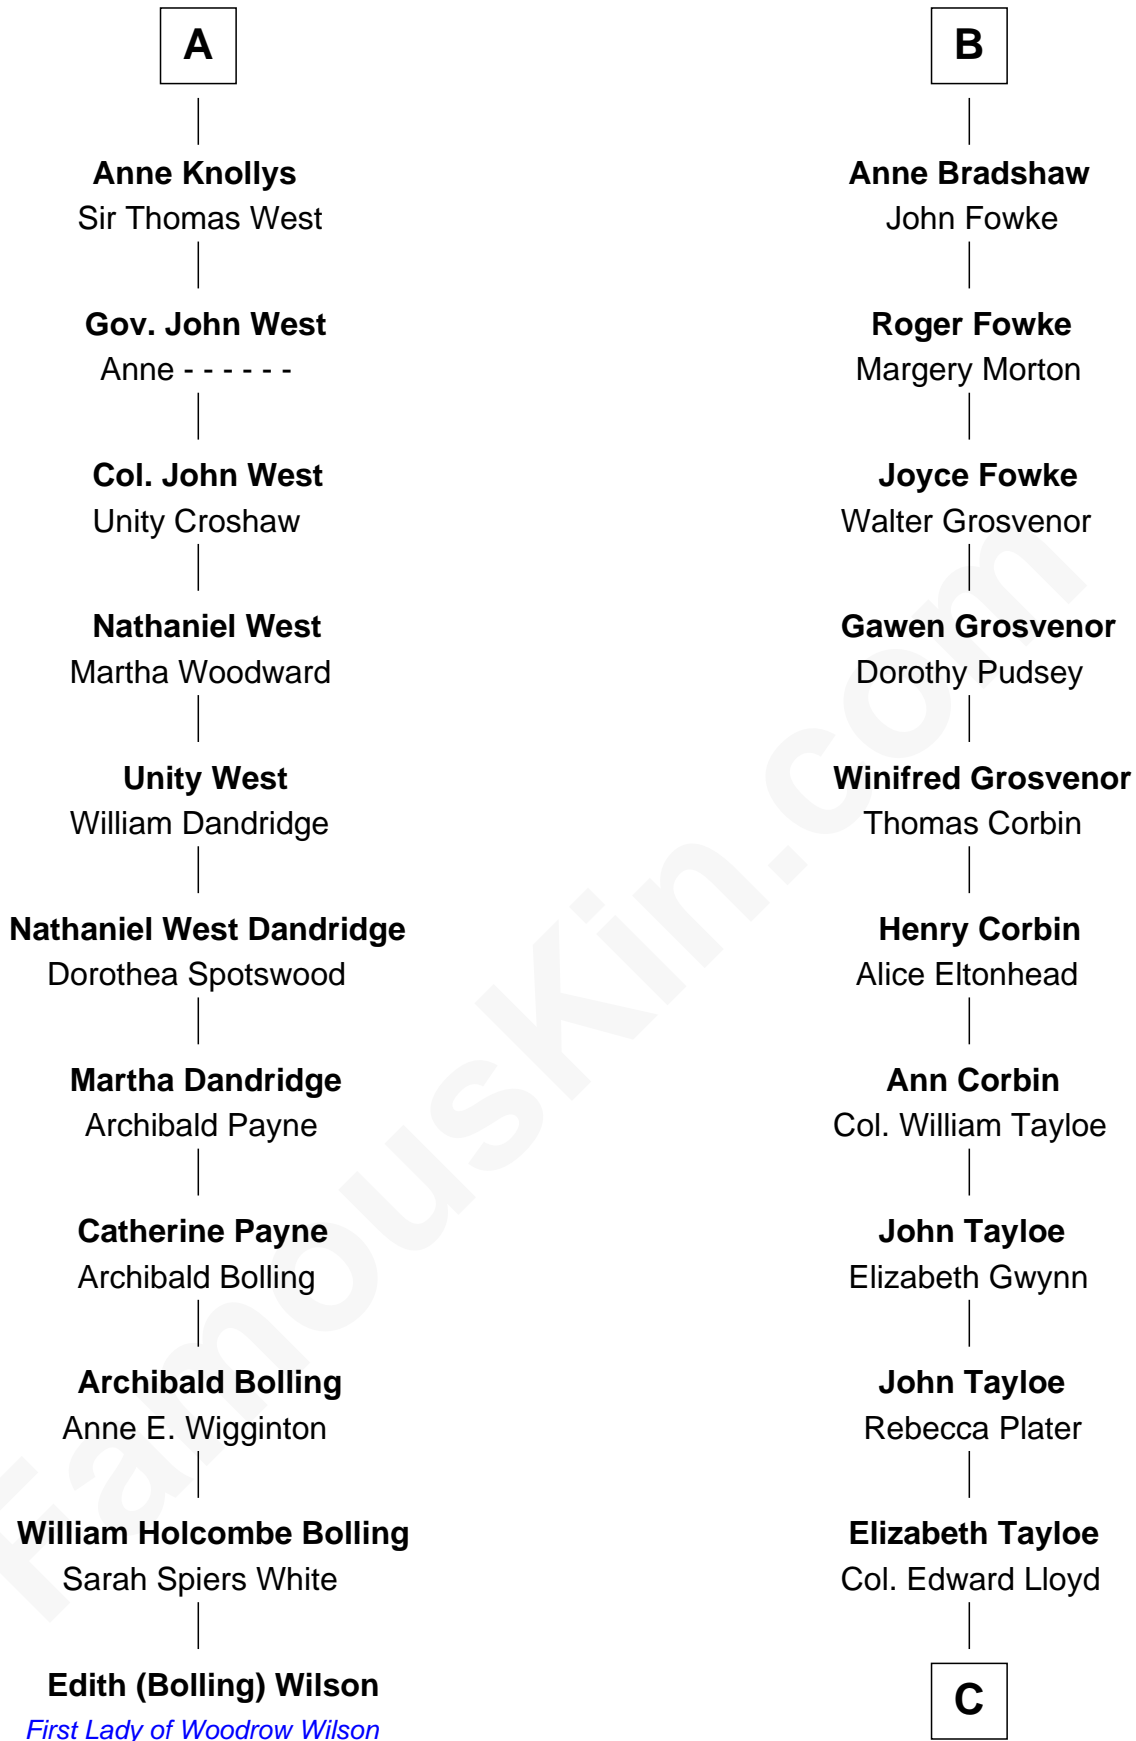

FamousKin.com

Relationship Chart of

Edith (Bolling) Wilson

First Lady of President Woodrow Wilson

17th cousin 3 times removed of

Thomas Hunt Morgan

Nobel Prize Winner in Physiology or Medicine

John de Welles

Maud de Roos

C

—
Mary Tayloe Lloyd

Francis Scott Key

—
Elizabeth Phoebe Key

Charles Howard

—
Ellen Key Howard

Charlton Hunt Morgan