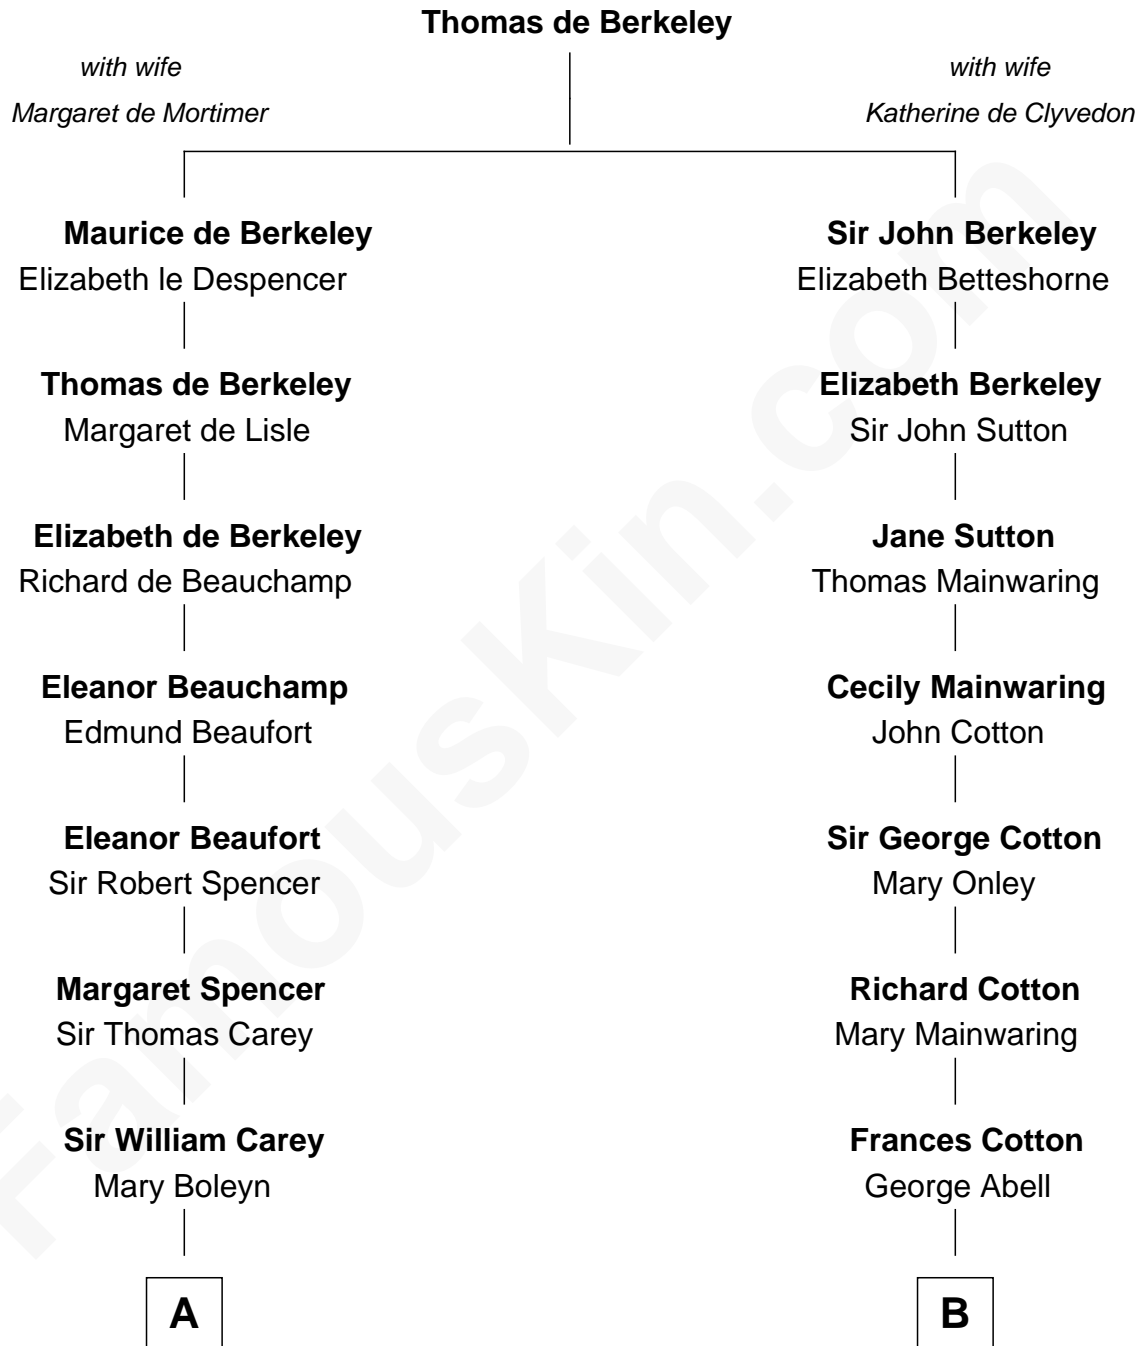

FamousKin.com

Relationship Chart of

Edith (Bolling) Wilson

First Lady of President Woodrow Wilson

14th cousin 4 times removed of

Marjorie Post

Founder of General Foods

C

William Holcombe Bolling

Sarah Spiers White

Edith (Bolling) Wilson

First Lady of Woodrow Wilson

FamousKin.com