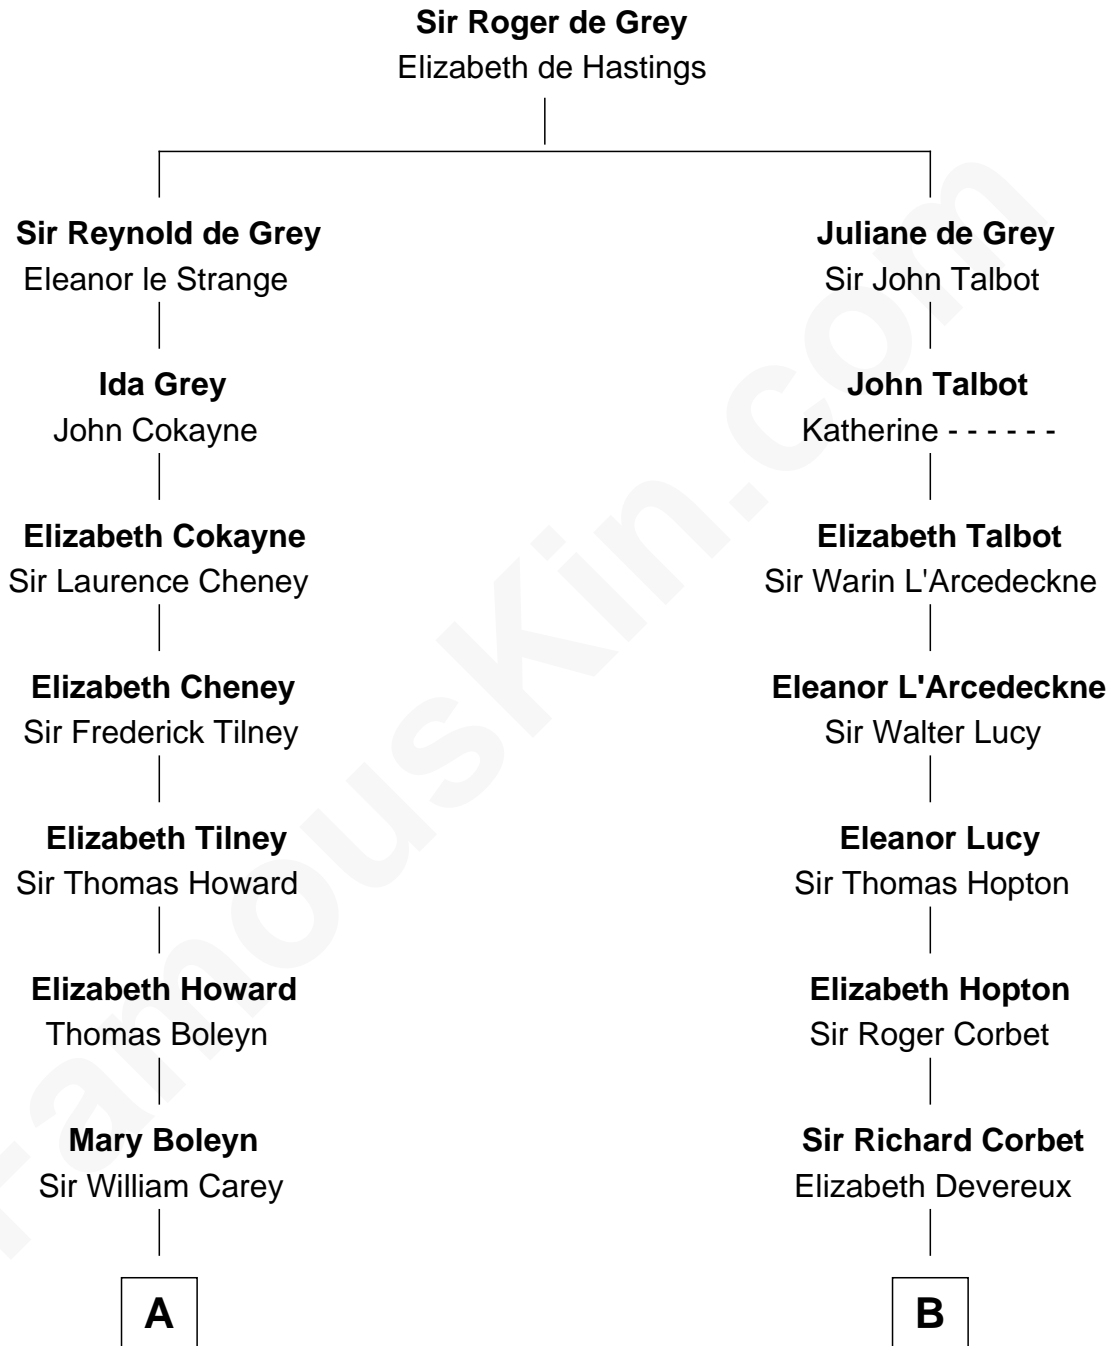

FamousKin.com

Relationship Chart of

Edith (Bolling) Wilson

First Lady of President Woodrow Wilson

18th cousin 1 time removed of

Marjorie Post

Founder of General Foods

C

William Holcombe Bolling

Sarah Spiers White

Edith (Bolling) Wilson

First Lady of Woodrow Wilson

D

Caroline Cushman Lathrop

Charles Rollin Post

Charles William Post