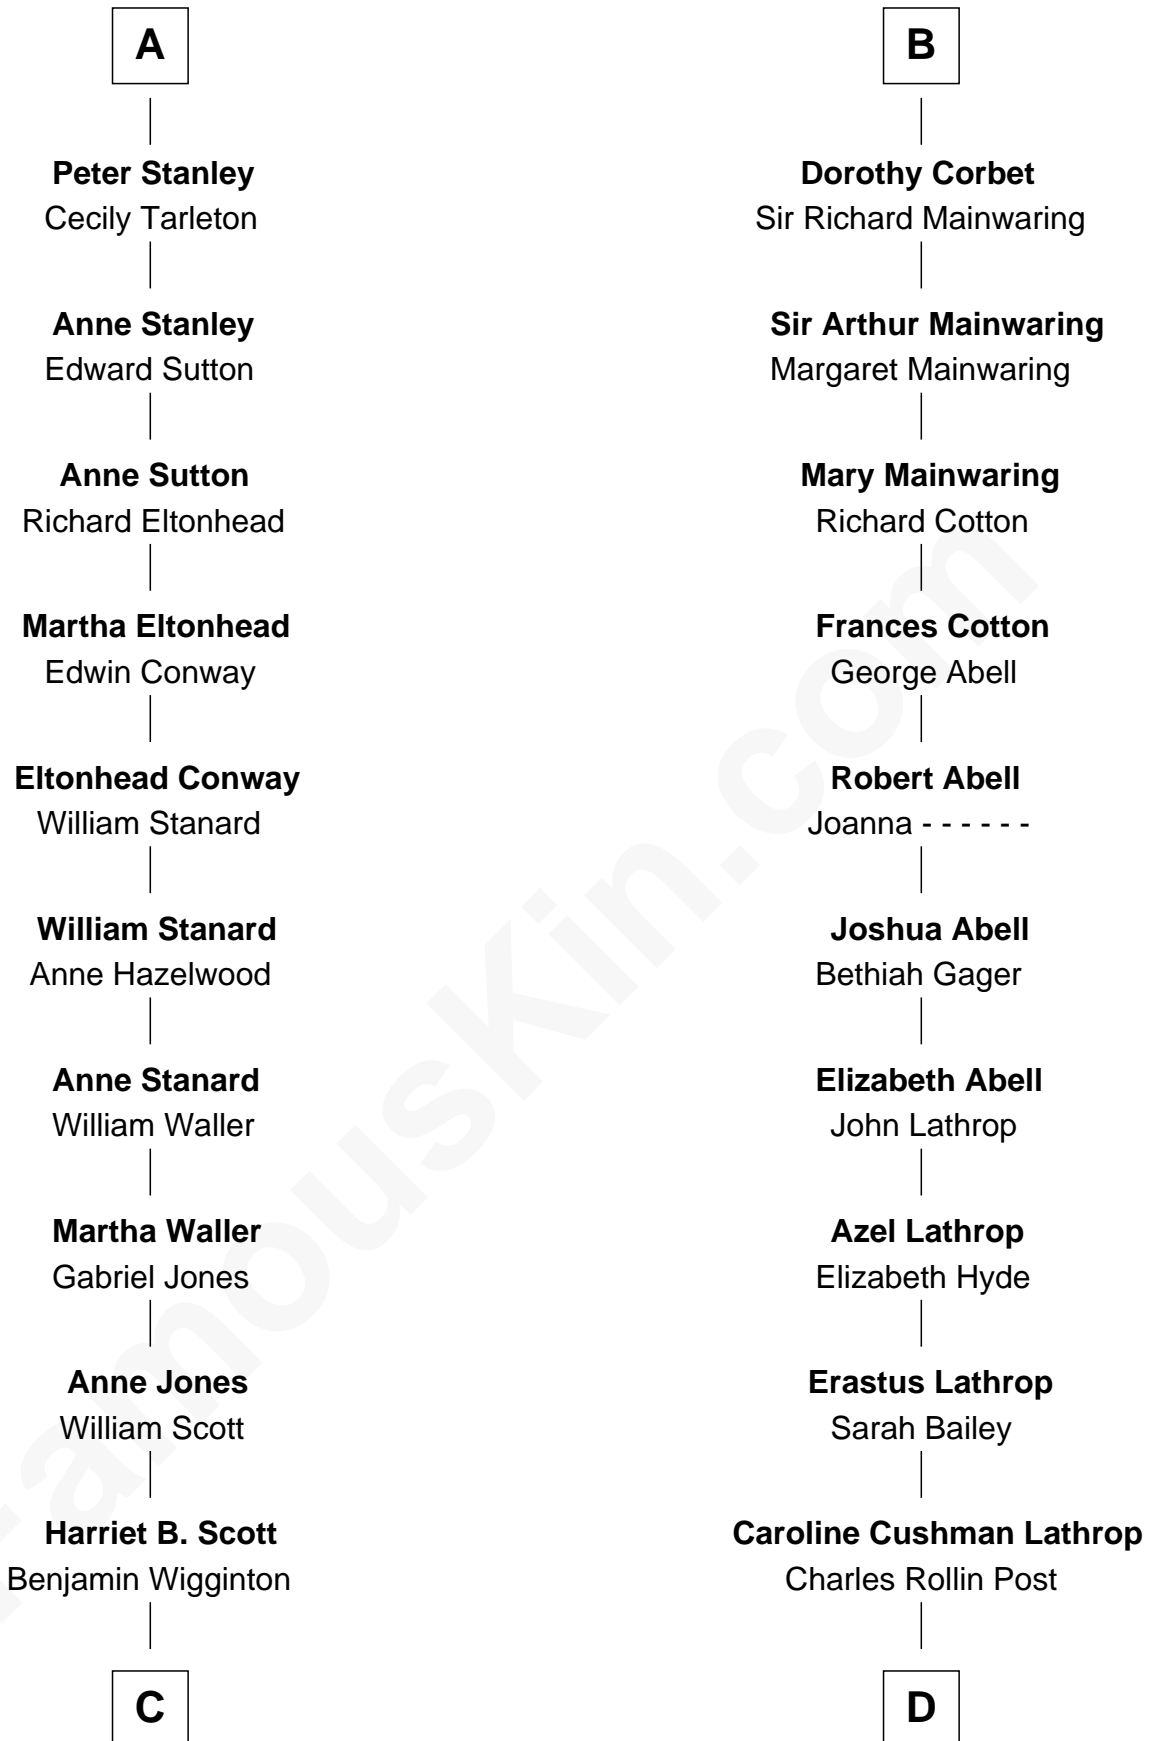

FamousKin.com

Relationship Chart of

Edith (Bolling) Wilson

First Lady of President Woodrow Wilson

18th cousin 1 time removed of

Marjorie Post

Founder of General Foods

C

Anne E. Wigginton

Archibald Bolling

William Holcombe Bolling

Sarah Spiers White

Edith (Bolling) Wilson

First Lady of Woodrow Wilson

D

Charles William Post