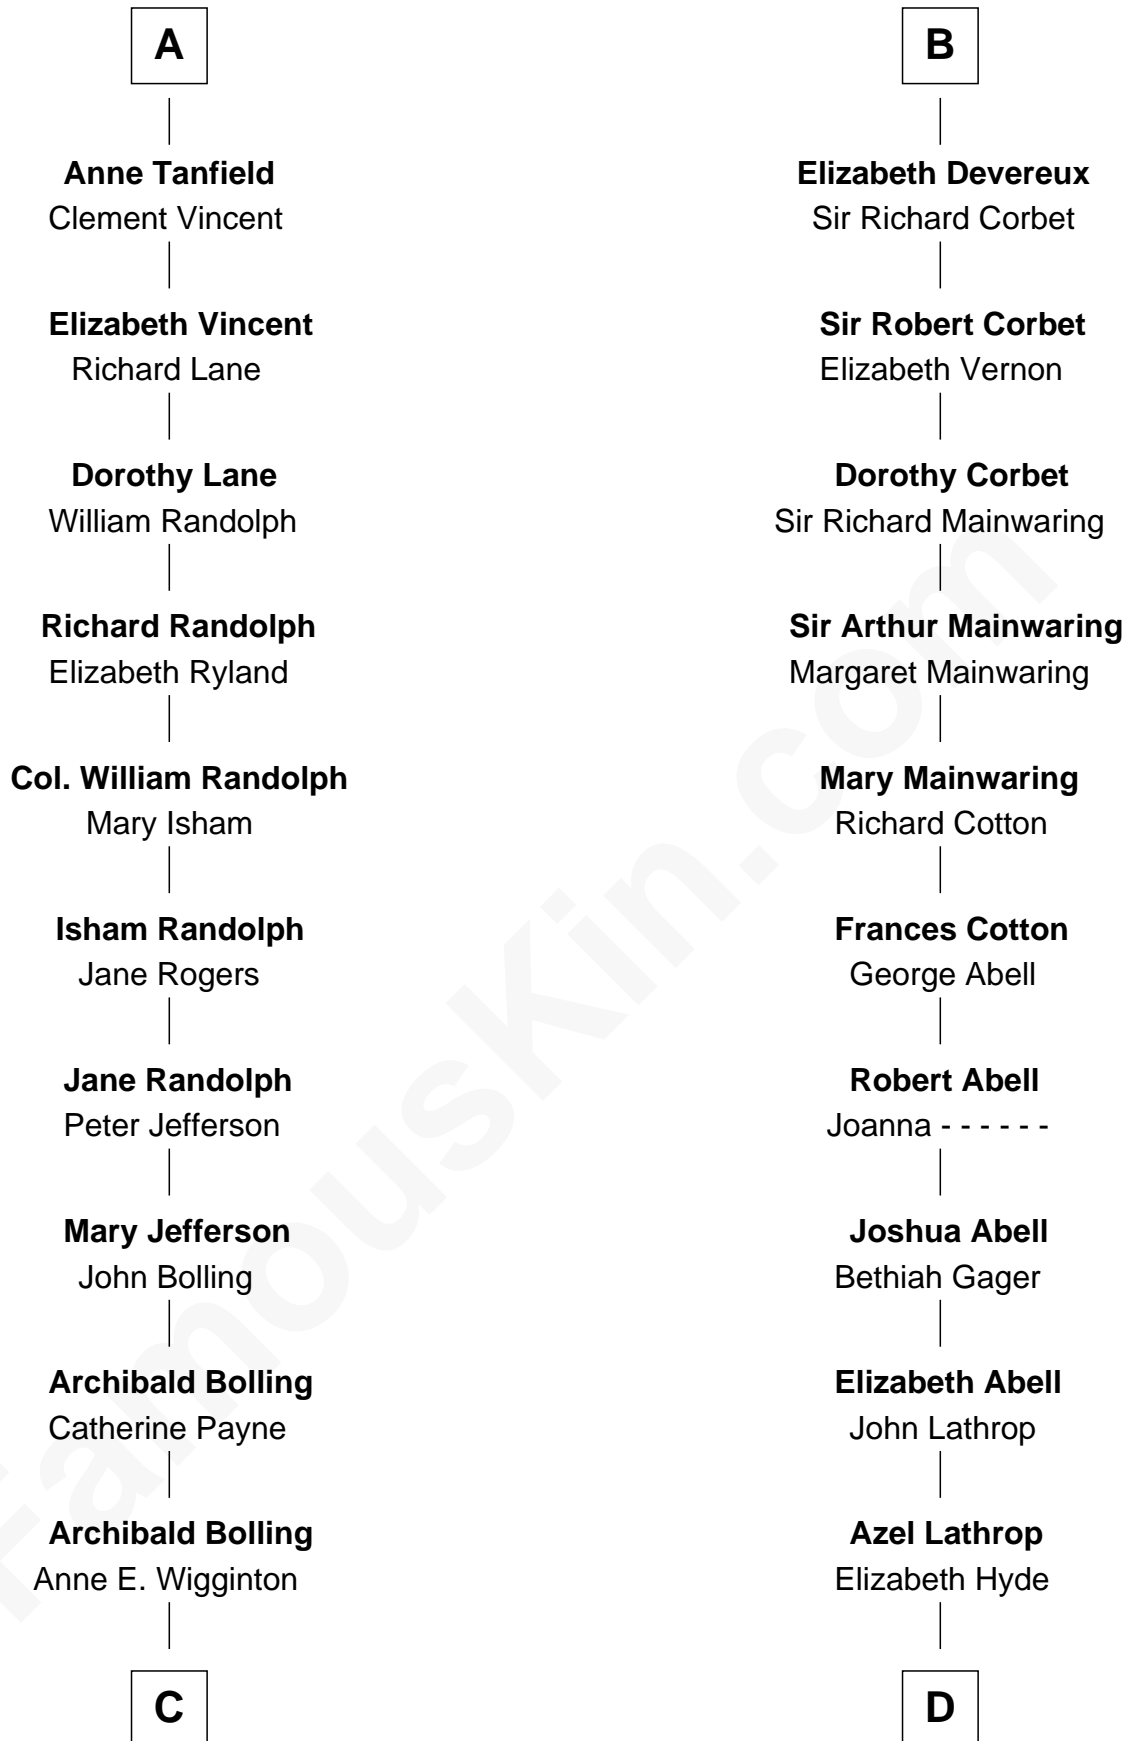

FamousKin.com

Relationship Chart of

Edith (Bolling) Wilson

First Lady of President Woodrow Wilson

18th cousin 2 times removed of

Marjorie Post

Founder of General Foods

Sir Hugh I de Audley

Frances Tanfield
Bridget Cave

A

Hugh de Audley
Margaret de Clare

Margaret de Audley
Ralph de Stafford

Elizabeth de Stafford
John de Ferrers

Robert de Ferrers
Margaret Despencer

Sir Edmund Ferrers
Ellen Roche

Sir William Ferrers
Elizabeth Belknap

Anne Ferrers
Sir Walter Devereux

B

C

William Holcombe Bolling

Sarah Spiers White

Edith (Bolling) Wilson

First Lady of Woodrow Wilson