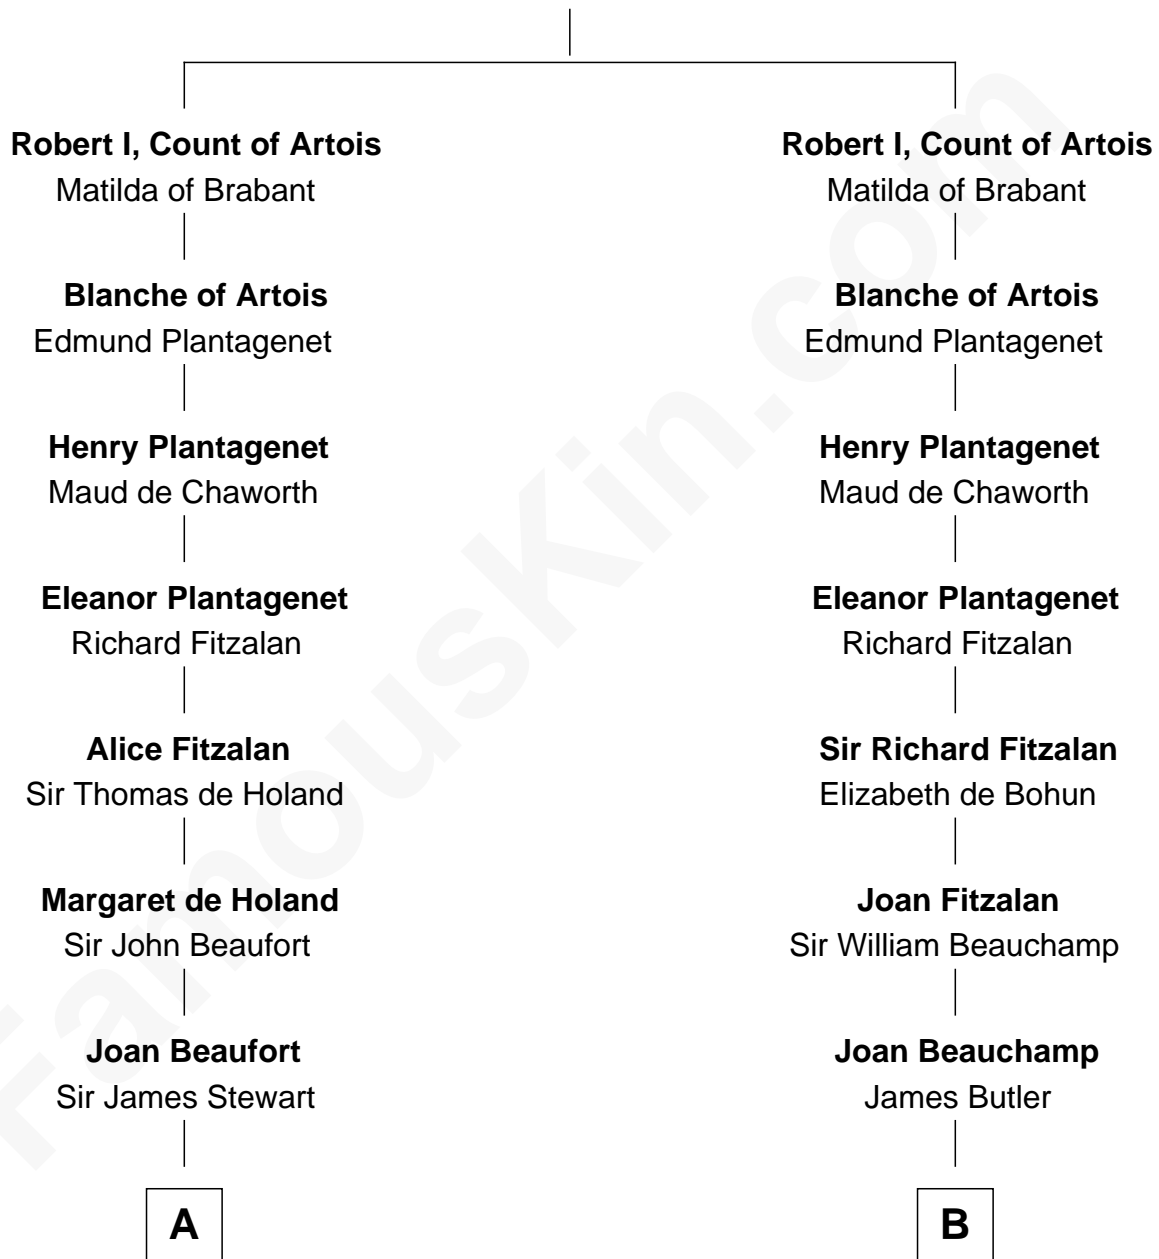

FamousKin.com

Relationship Chart of

Edith (Bolling) Wilson

First Lady of President Woodrow Wilson

20th cousin 1 time removed of

Marjorie Post

Founder of General Foods

Louis VIII, King of France
Blanche of Castile

C

Catherine Payne
Archibald Bolling

Archibald Bolling
Anne E. Wigginton

William Holcombe Bolling
Sarah Spiers White

Edith (Bolling) Wilson
First Lady of Woodrow Wilson

D

Azel Lathrop
Elizabeth Hyde

Erastus Lathrop
Sarah Bailey

Caroline Cushman Lathrop
Charles Rollin Post

Charles William Post
Elle Letitia Merriweather

Marjorie Post
Founder of General Foods