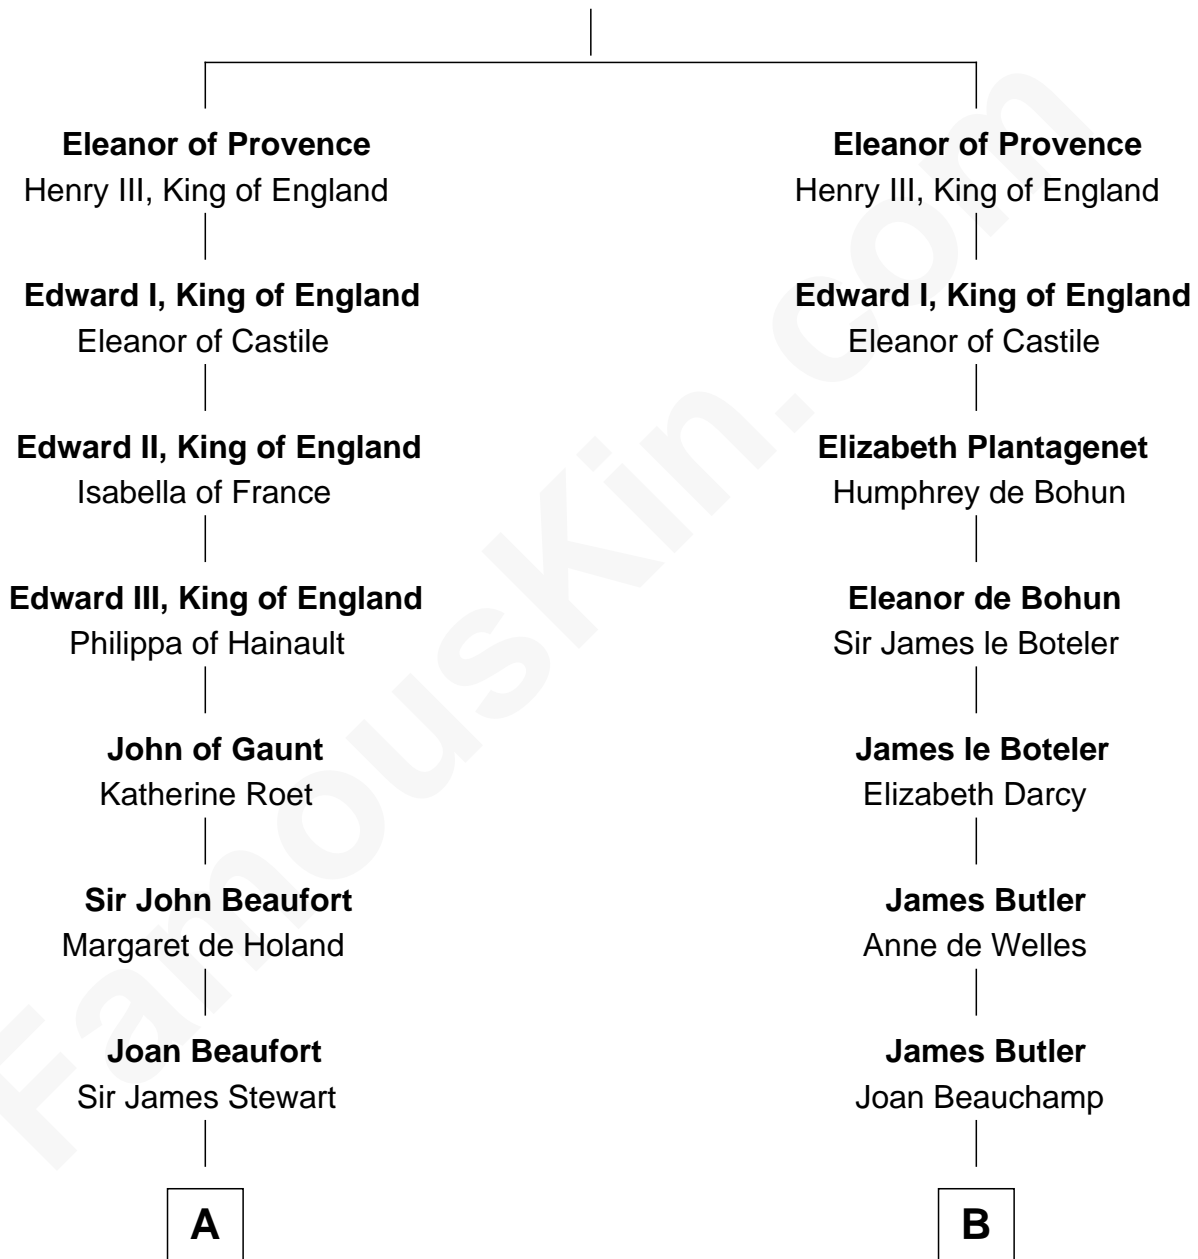

## Relationship Chart of

### Edith (Bolling) Wilson

*First Lady of President Woodrow Wilson*

20th cousin 1 time removed of

**Marjorie Post**

*Founder of General Foods*

**Ramon Berenguer IV of Provence**

Beatrice of Savoy

**C**

**Catherine Payne**  
Archibald Bolling

**Archibald Bolling**  
Anne E. Wigginton

**William Holcombe Bolling**  
Sarah Spiers White

**Edith (Bolling) Wilson**  
*First Lady of Woodrow Wilson*

**D**

**Azel Lathrop**  
Elizabeth Hyde