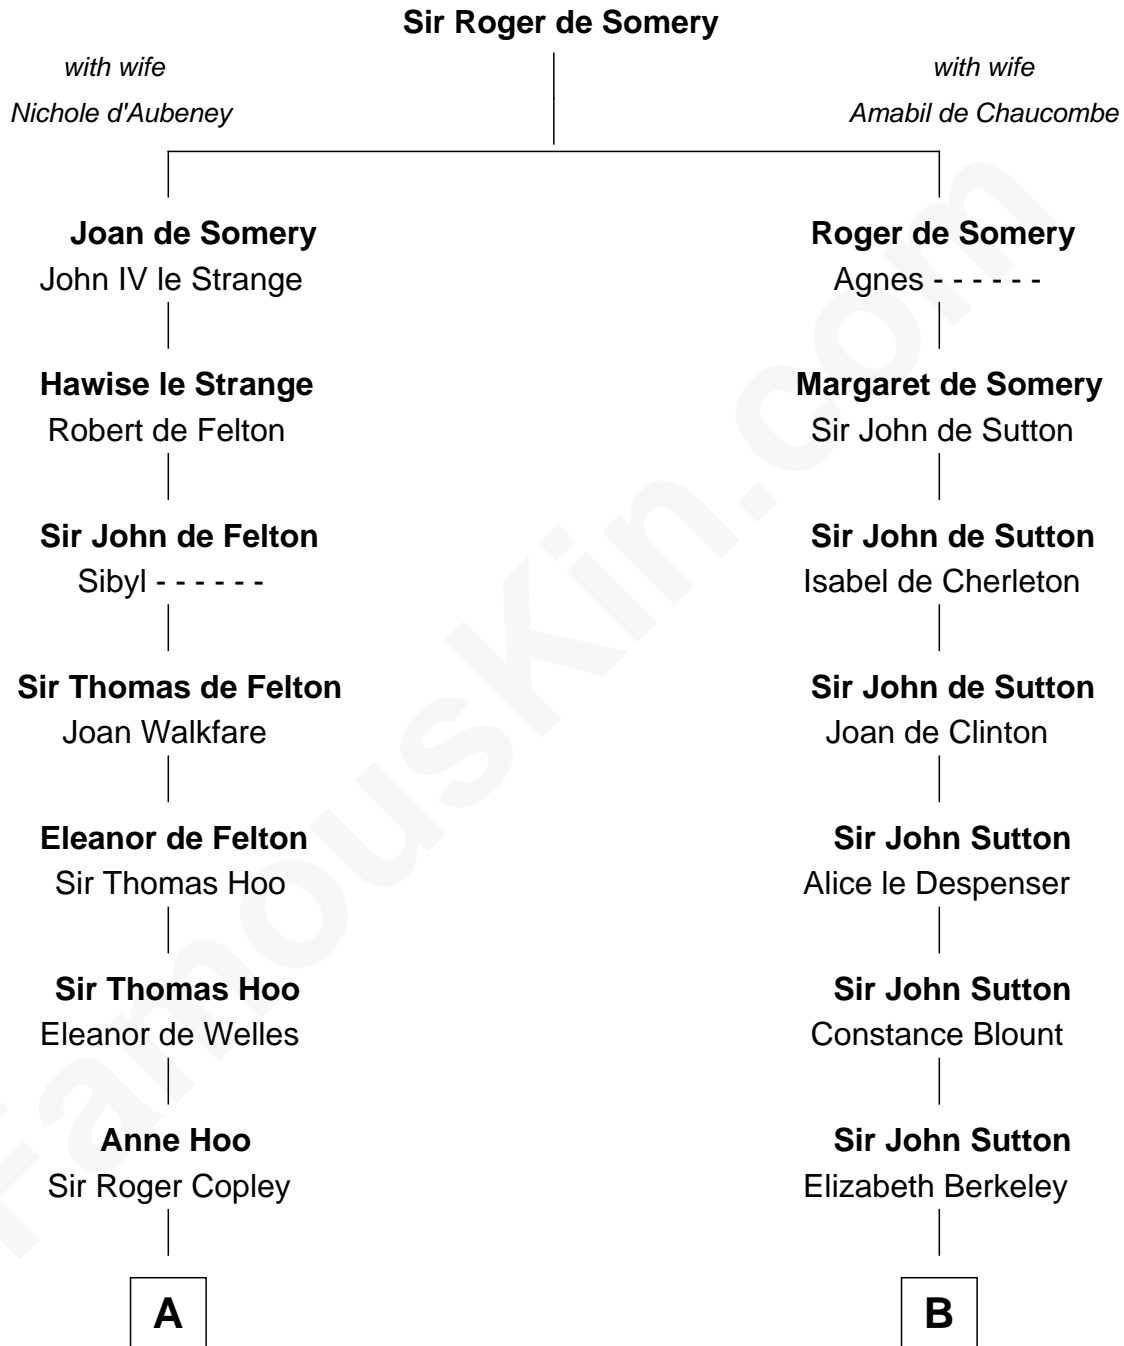

FamousKin.com

Relationship Chart of

Edith (Bolling) Wilson

First Lady of President Woodrow Wilson

18th cousin 2 times removed of

C. W. Post

Founder of Post Cereals

C

Catherine Payne
Archibald Bolling

Archibald Bolling
Anne E. Wigginton

William Holcombe Bolling
Sarah Spiers White

Edith (Bolling) Wilson
First Lady of Woodrow Wilson

D

Caroline Cushman Lathrop
Charles Rollin Post