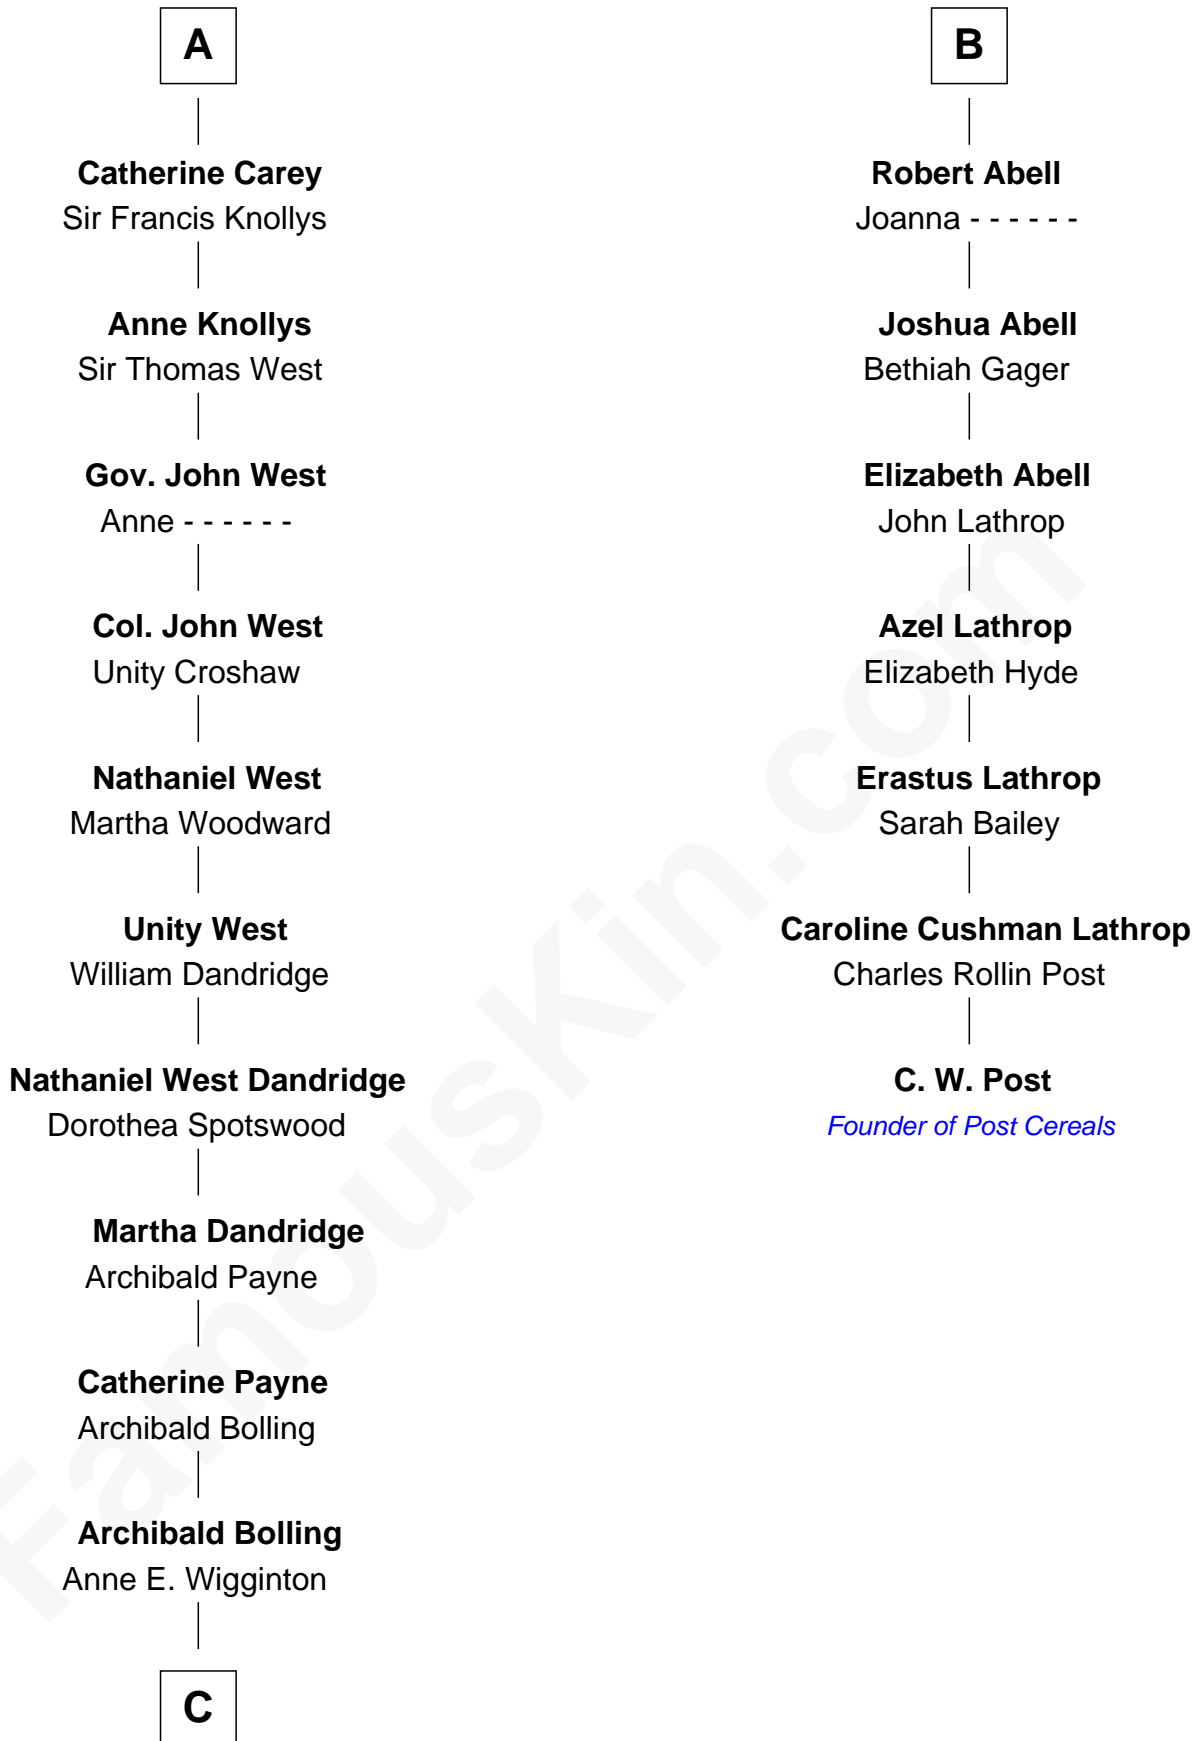

## Relationship Chart of

### Edith (Bolling) Wilson

*First Lady of President Woodrow Wilson*

13th cousin 5 times removed of

**C. W. Post**

*Founder of Post Cereals*

**C**

—  
**William Holcombe Bolling**

Sarah Spiers White