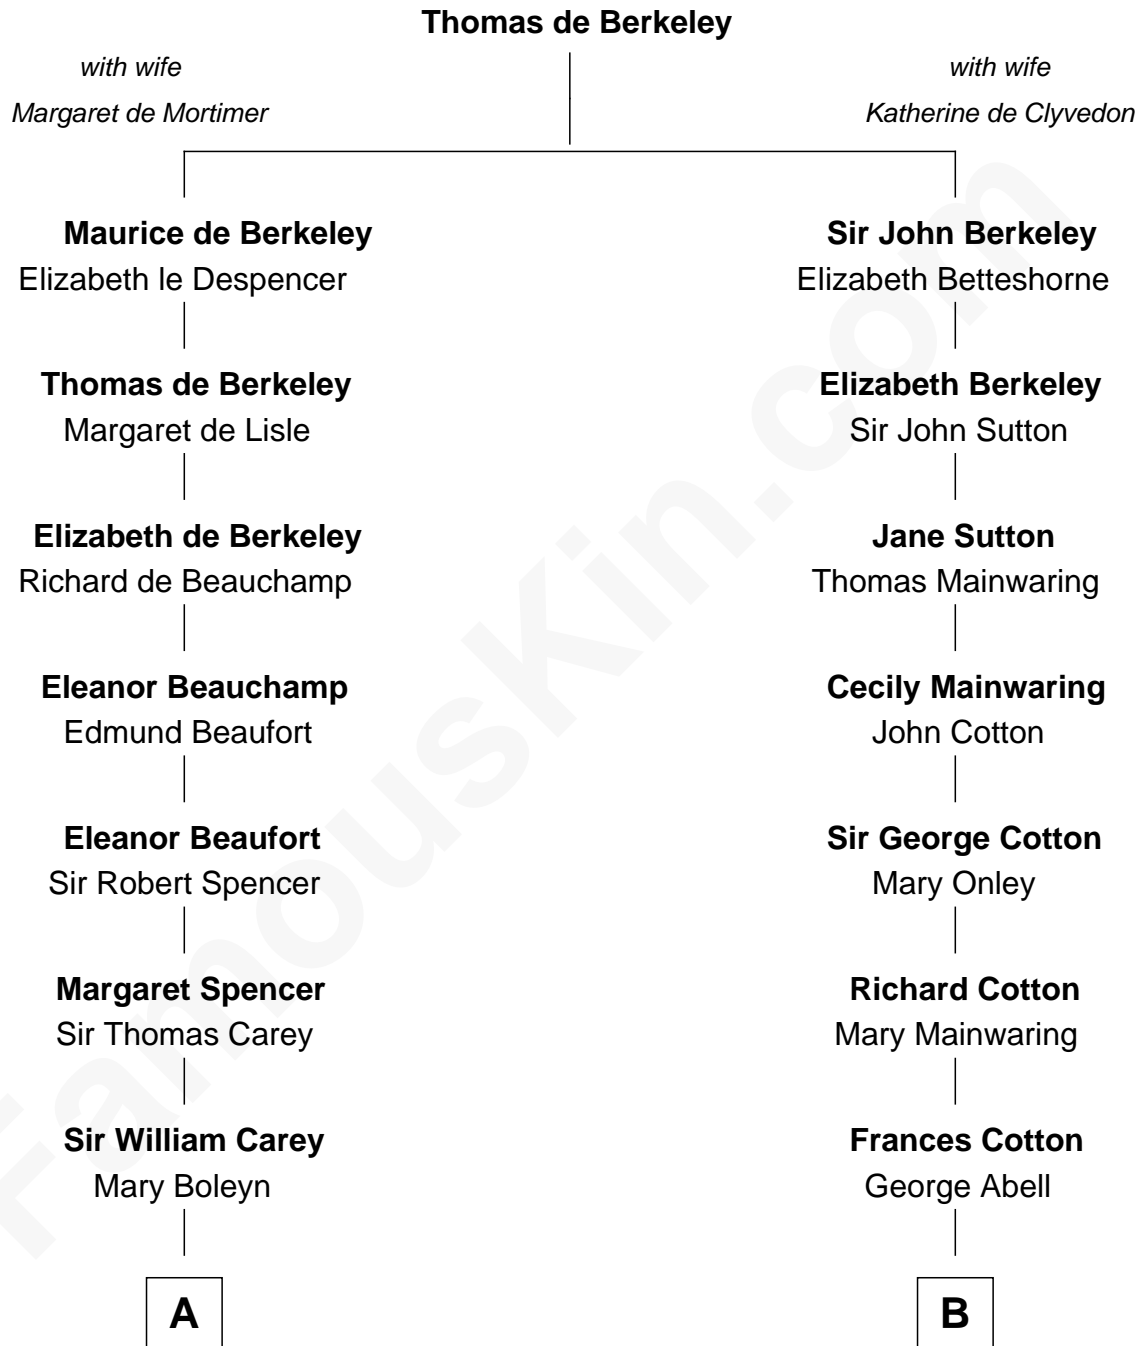

## Relationship Chart of

### Edith (Bolling) Wilson

*First Lady of President Woodrow Wilson*

13th cousin 5 times removed of

**C. W. Post**

*Founder of Post Cereals*

**C**

—  
**William Holcombe Bolling**

Sarah Spiers White