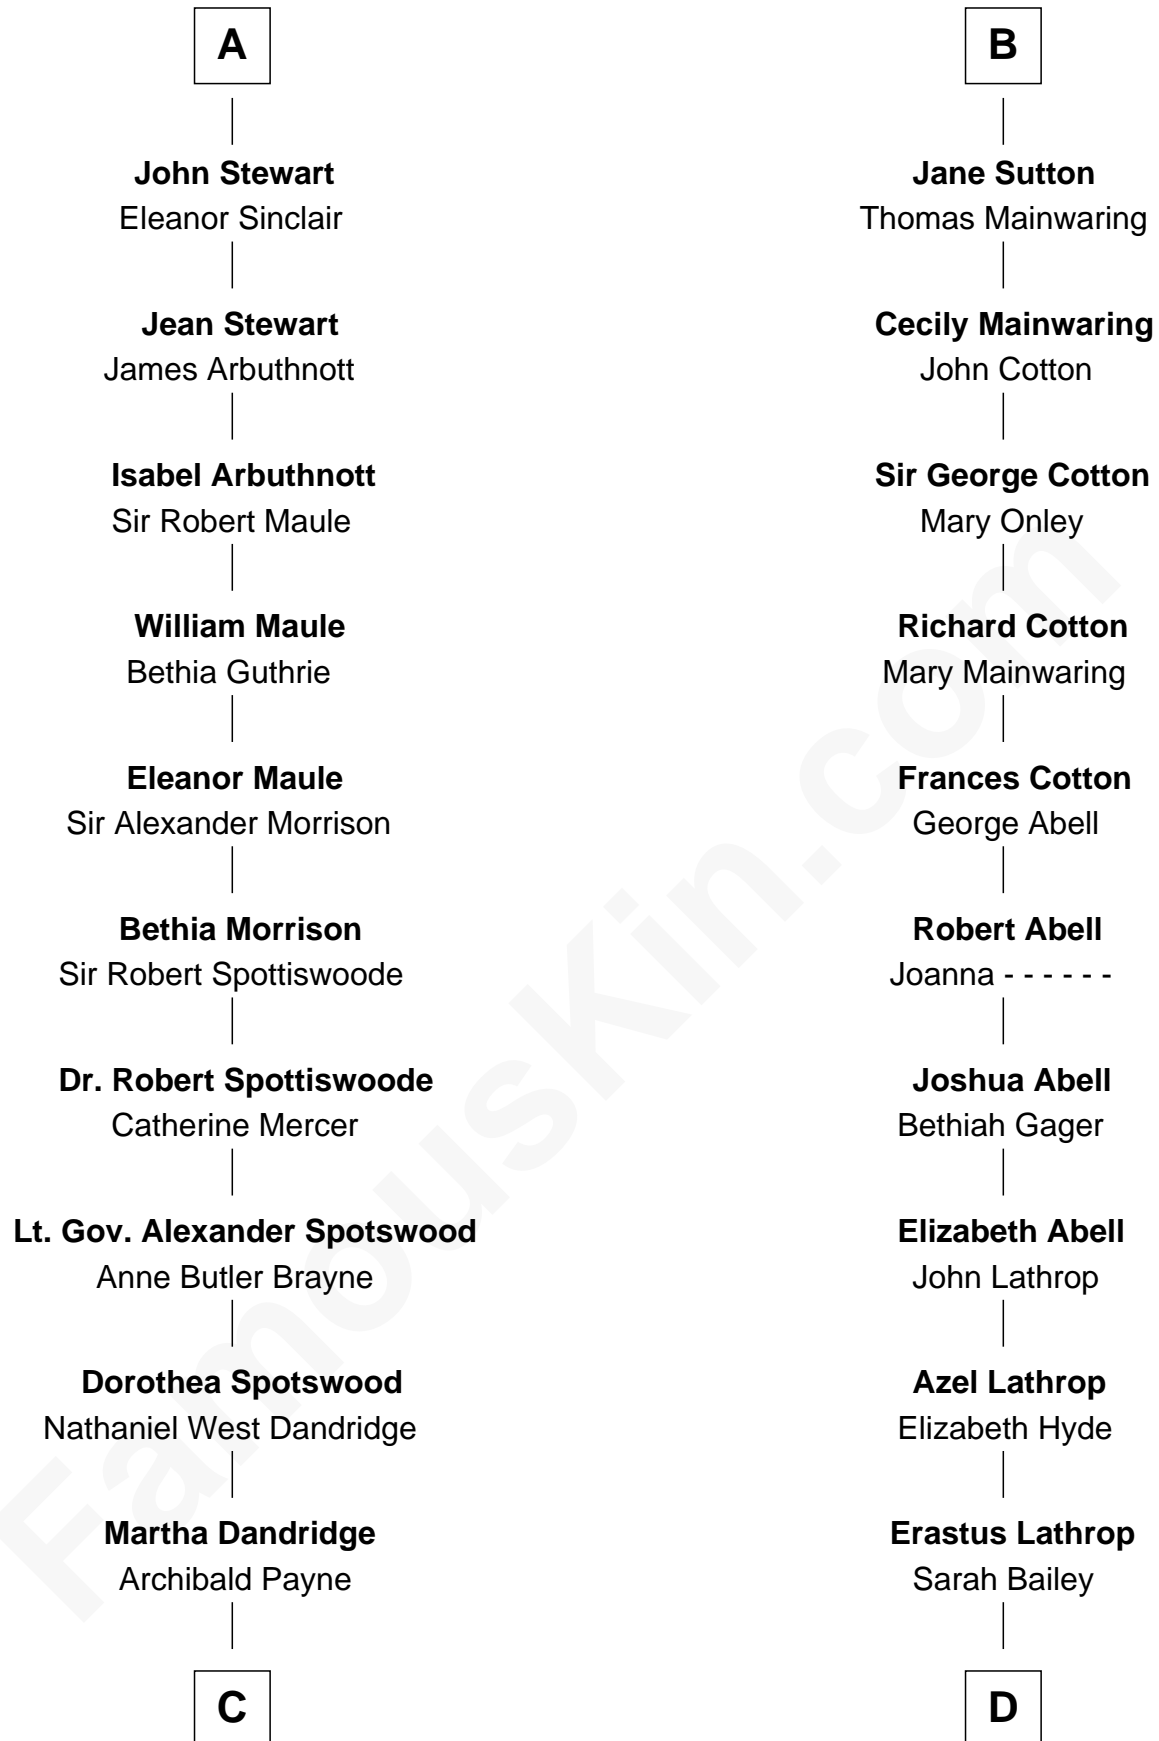

FamousKin.com

Relationship Chart of

Edith (Bolling) Wilson

First Lady of President Woodrow Wilson

18th cousin 2 times removed of

C. W. Post

Founder of Post Cereals

C

Catherine Payne
Archibald Bolling

Archibald Bolling
Anne E. Wigginton

William Holcombe Bolling
Sarah Spiers White

Edith (Bolling) Wilson
First Lady of Woodrow Wilson

D

Caroline Cushman Lathrop
Charles Rollin Post