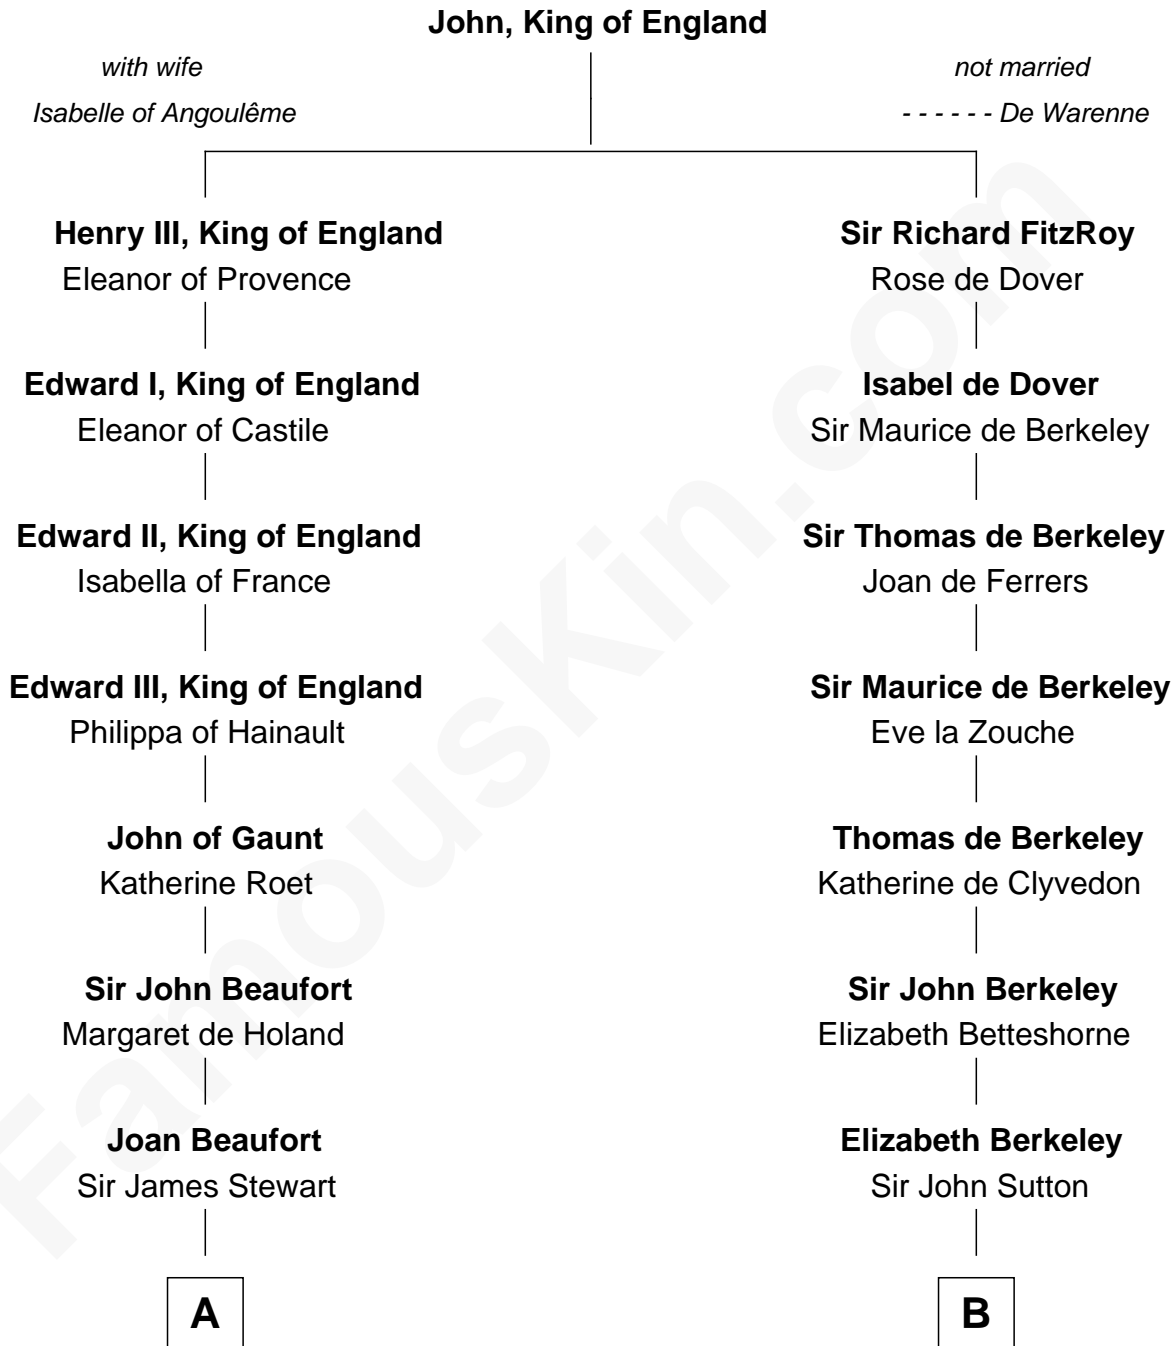

FamousKin.com

Relationship Chart of

Edith (Bolling) Wilson

First Lady of President Woodrow Wilson

18th cousin 2 times removed of

C. W. Post

Founder of Post Cereals

C

Catherine Payne
Archibald Bolling

Archibald Bolling
Anne E. Wigginton

William Holcombe Bolling
Sarah Spiers White

Edith (Bolling) Wilson
First Lady of Woodrow Wilson

D

Caroline Cushman Lathrop
Charles Rollin Post