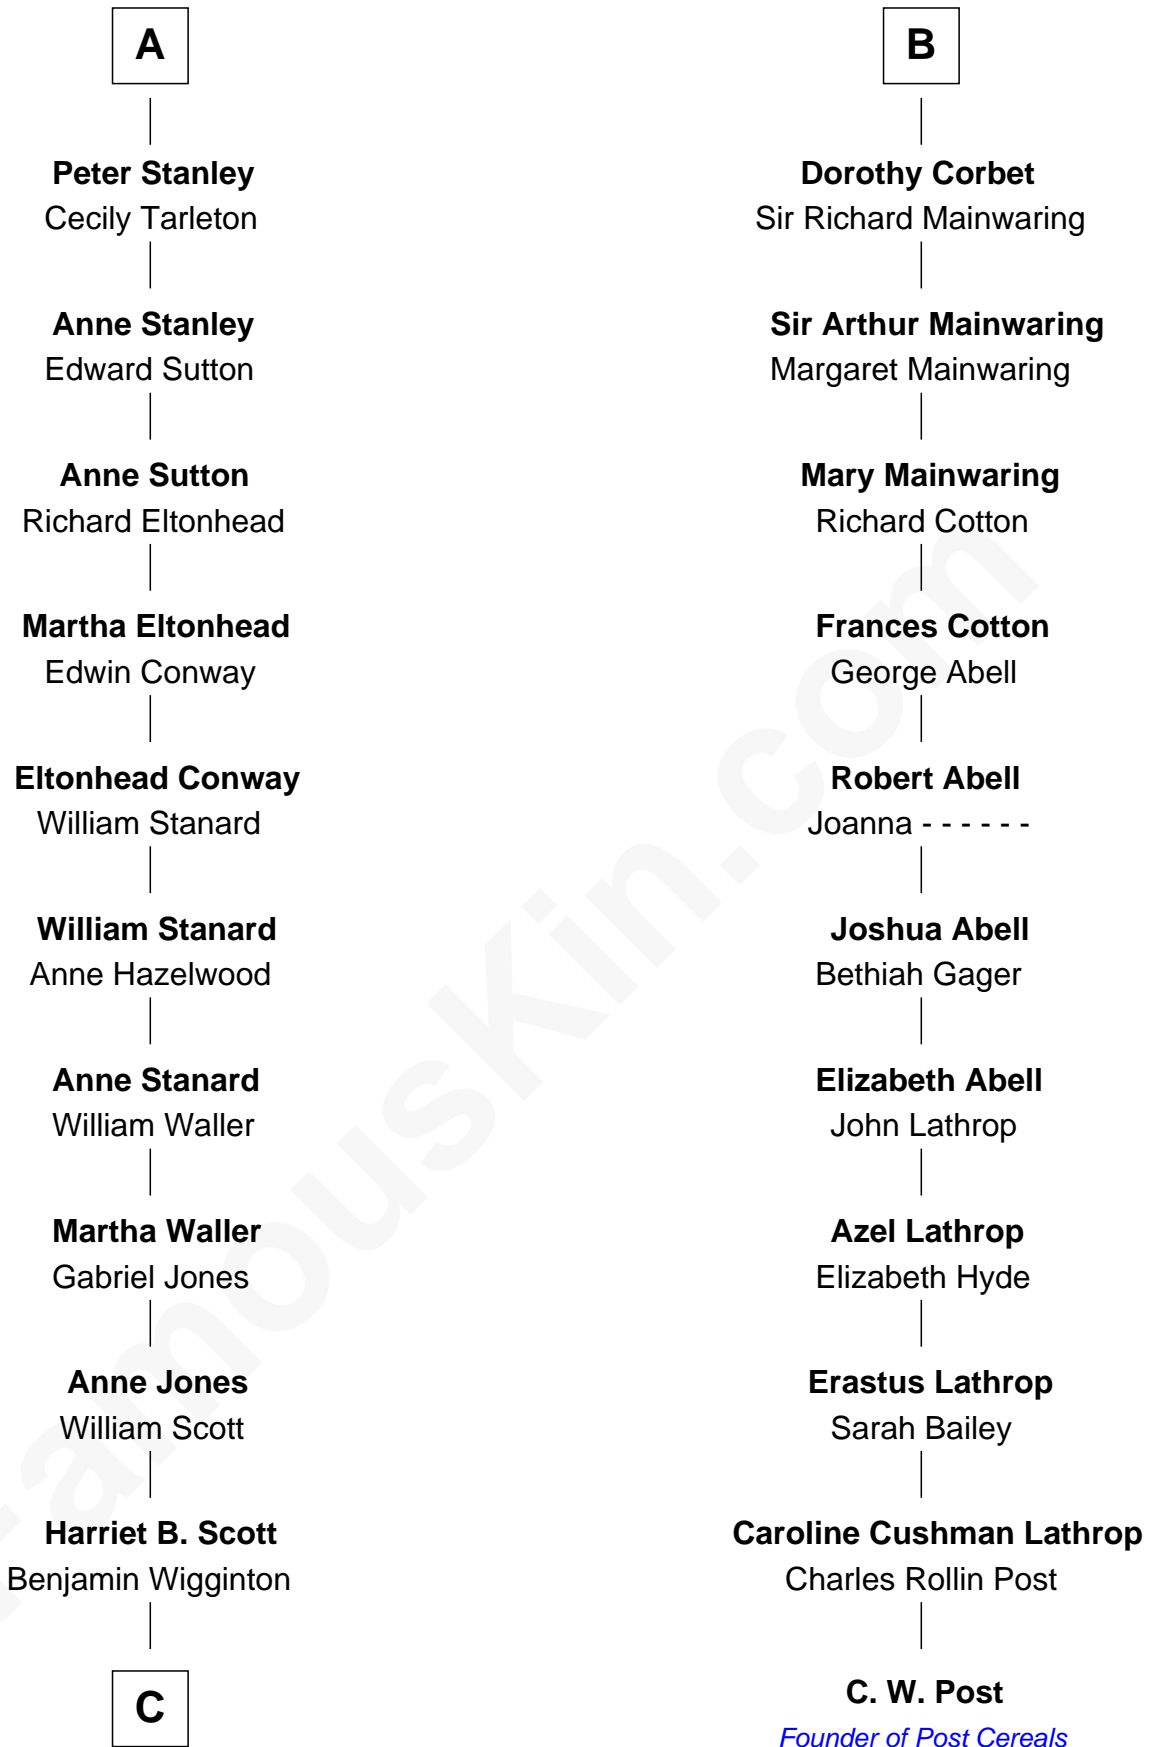

FamousKin.com

Relationship Chart of

Edith (Bolling) Wilson

First Lady of President Woodrow Wilson

17th cousin 2 times removed of

C. W. Post

Founder of Post Cereals

C

—
Anne E. Wigginton

Archibald Bolling

—
William Holcombe Bolling

Sarah Spiers White

—
Edith (Bolling) Wilson

First Lady of Woodrow Wilson

FamousKin.com