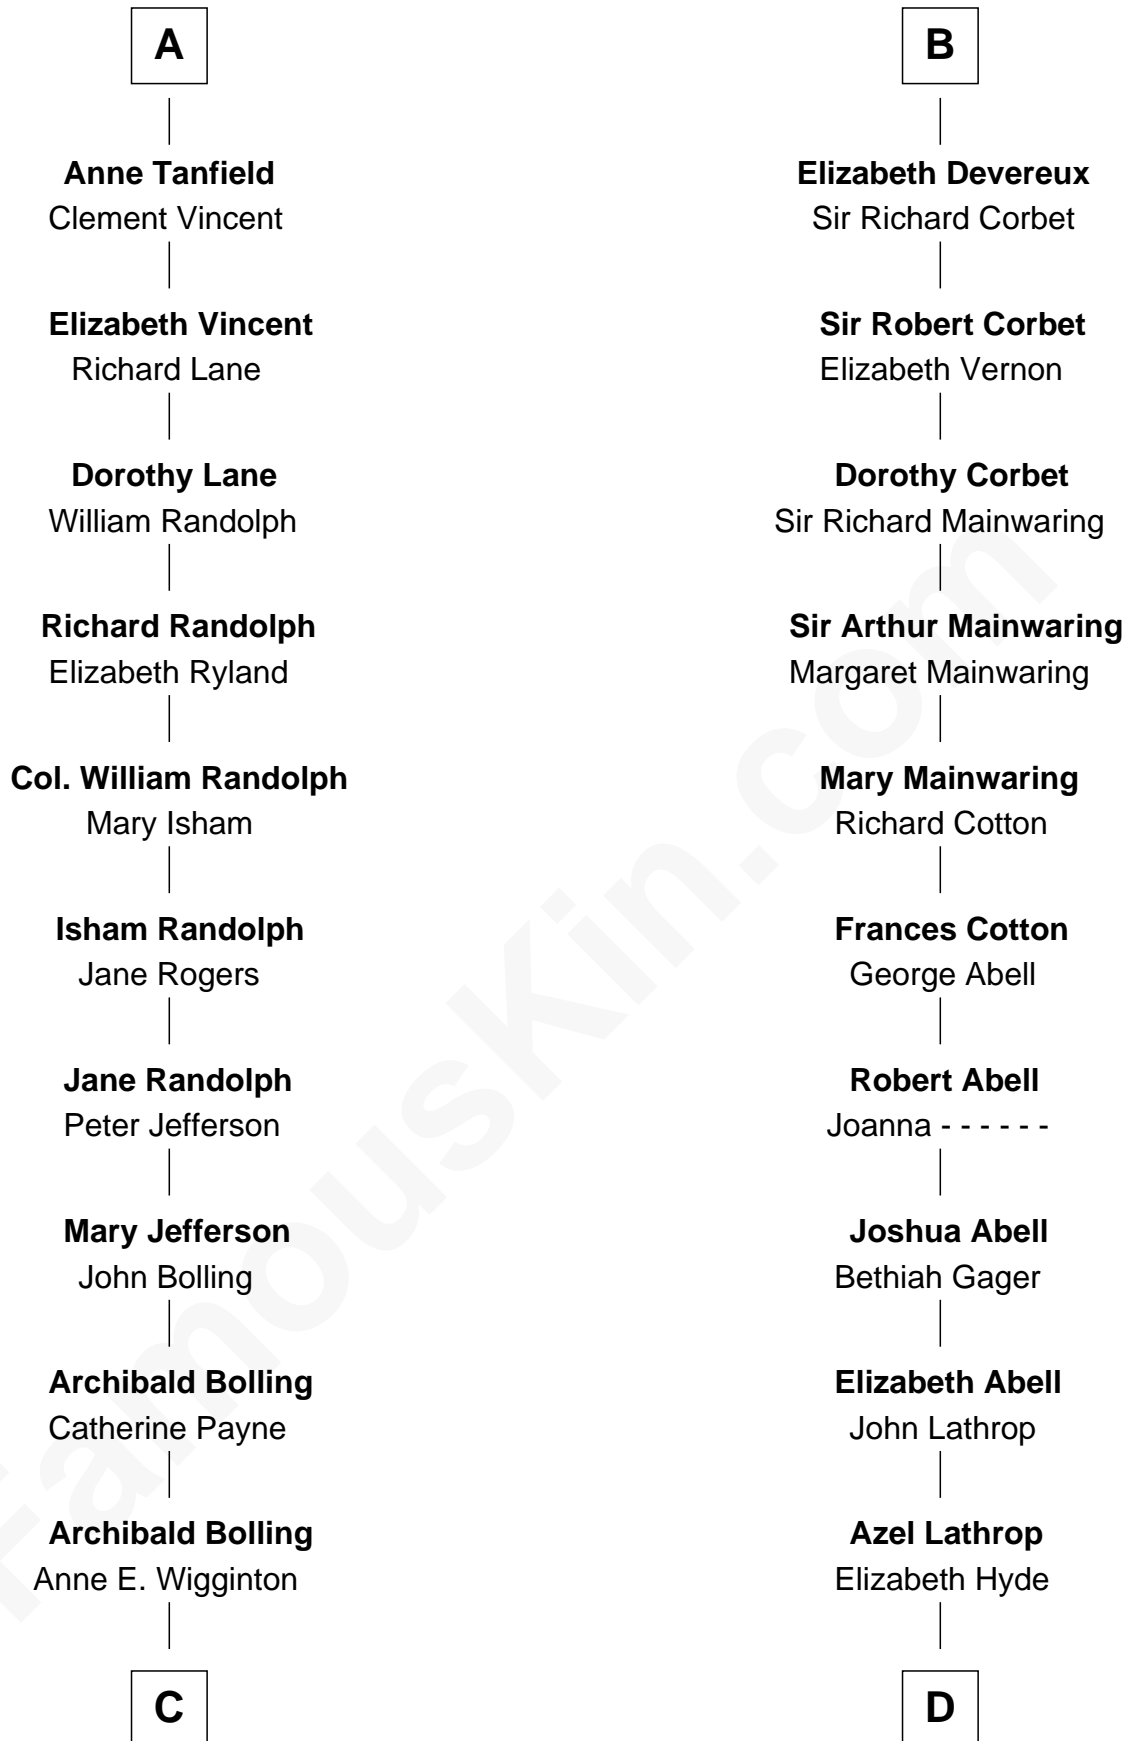

FamousKin.com

Relationship Chart of

Edith (Bolling) Wilson

First Lady of President Woodrow Wilson

18th cousin 1 time removed of

C. W. Post

Founder of Post Cereals

Sir Hugh I de Audley

Frances Tanfield
Bridget Cave

A

Hugh de Audley
Margaret de Clare

Margaret de Audley
Ralph de Stafford

Elizabeth de Stafford
John de Ferrers

Robert de Ferrers
Margaret Despencer

Sir Edmund Ferrers
Ellen Roche

Sir William Ferrers
Elizabeth Belknap

Anne Ferrers
Sir Walter Devereux

B

C

William Holcombe Bolling

Sarah Spiers White

Edith (Bolling) Wilson

First Lady of Woodrow Wilson