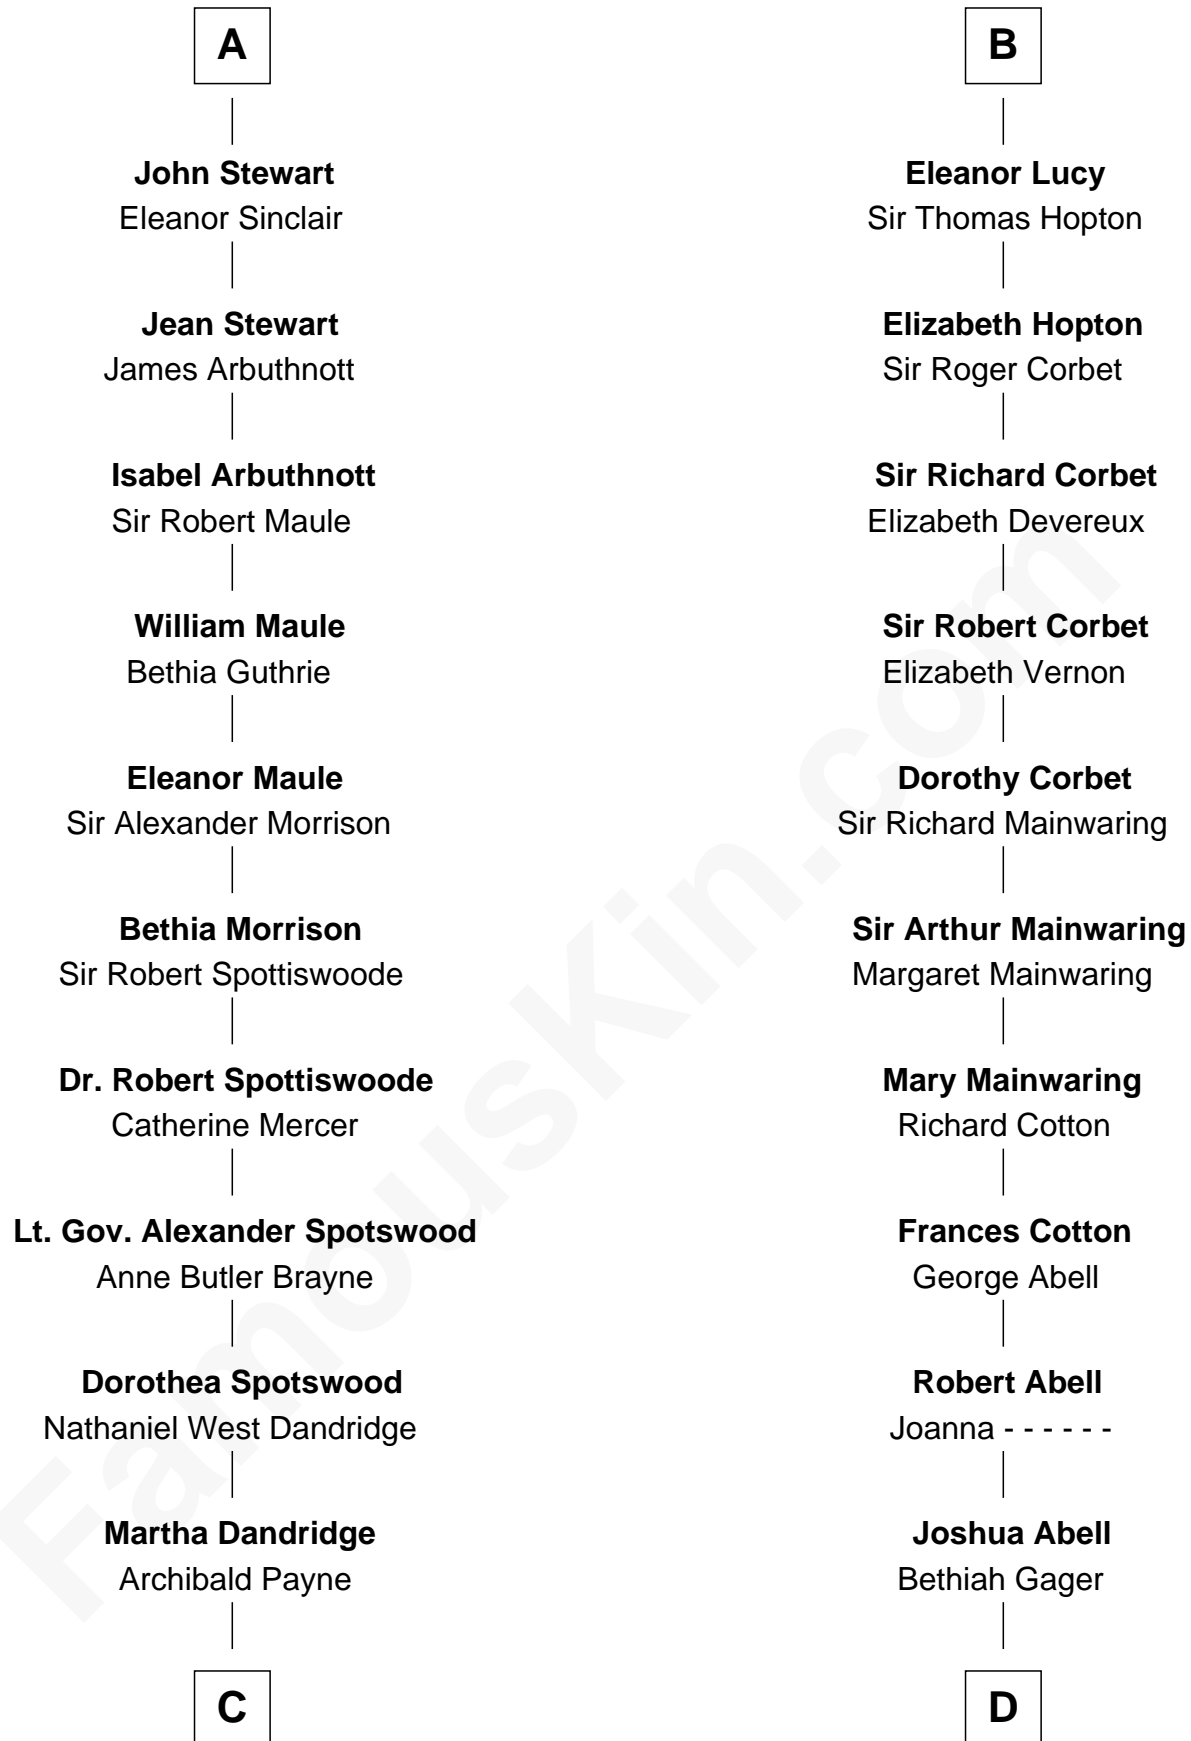

FamousKin.com

Relationship Chart of

Edith (Bolling) Wilson

First Lady of President Woodrow Wilson

20th cousin 1 time removed of

C. W. Post

Founder of Post Cereals

C

Catherine Payne

Archibald Bolling

Archibald Bolling

Anne E. Wigginton

William Holcombe Bolling

Sarah Spiers White

Edith (Bolling) Wilson

First Lady of Woodrow Wilson