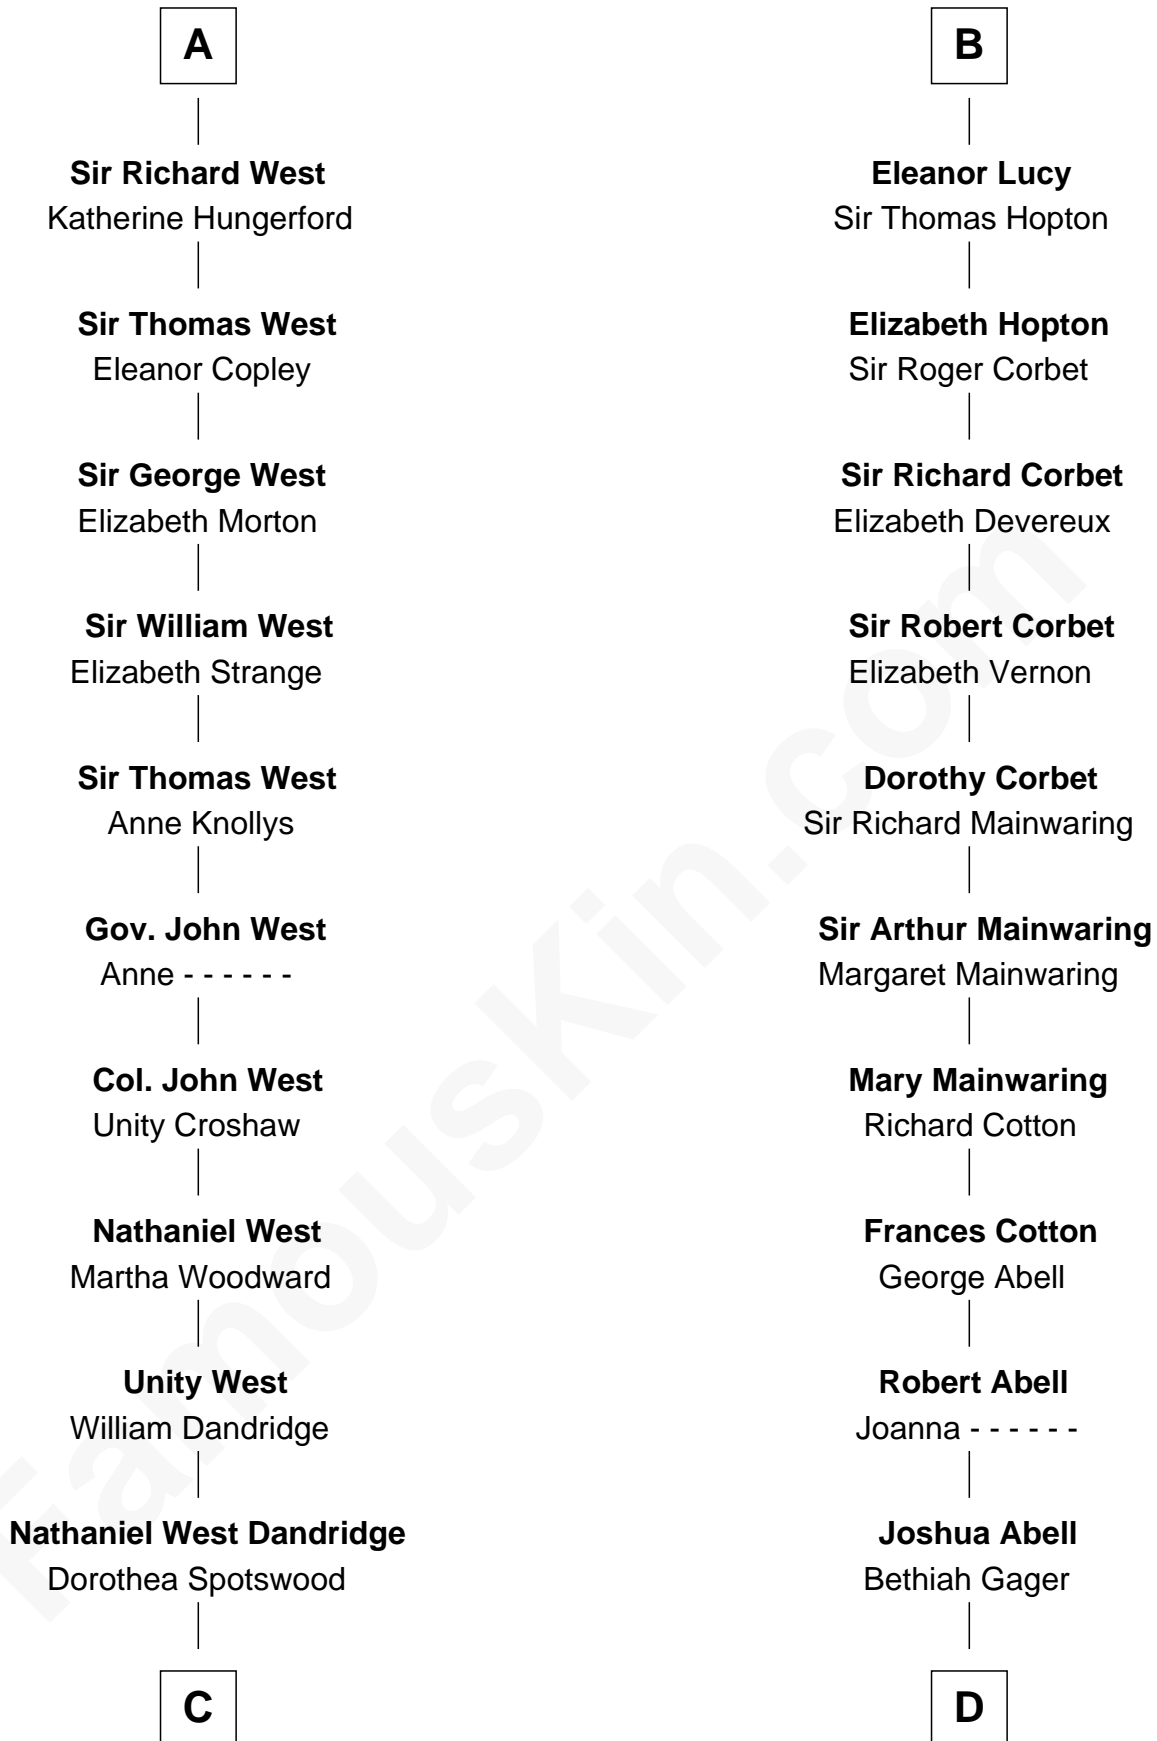

FamousKin.com

Relationship Chart of

Edith (Bolling) Wilson

First Lady of President Woodrow Wilson

21st cousin of

C. W. Post

Founder of Post Cereals

William de Beauchamp

C

Martha Dandridge

Archibald Payne

Catherine Payne

Archibald Bolling

Archibald Bolling

Anne E. Wigginton

William Holcombe Bolling