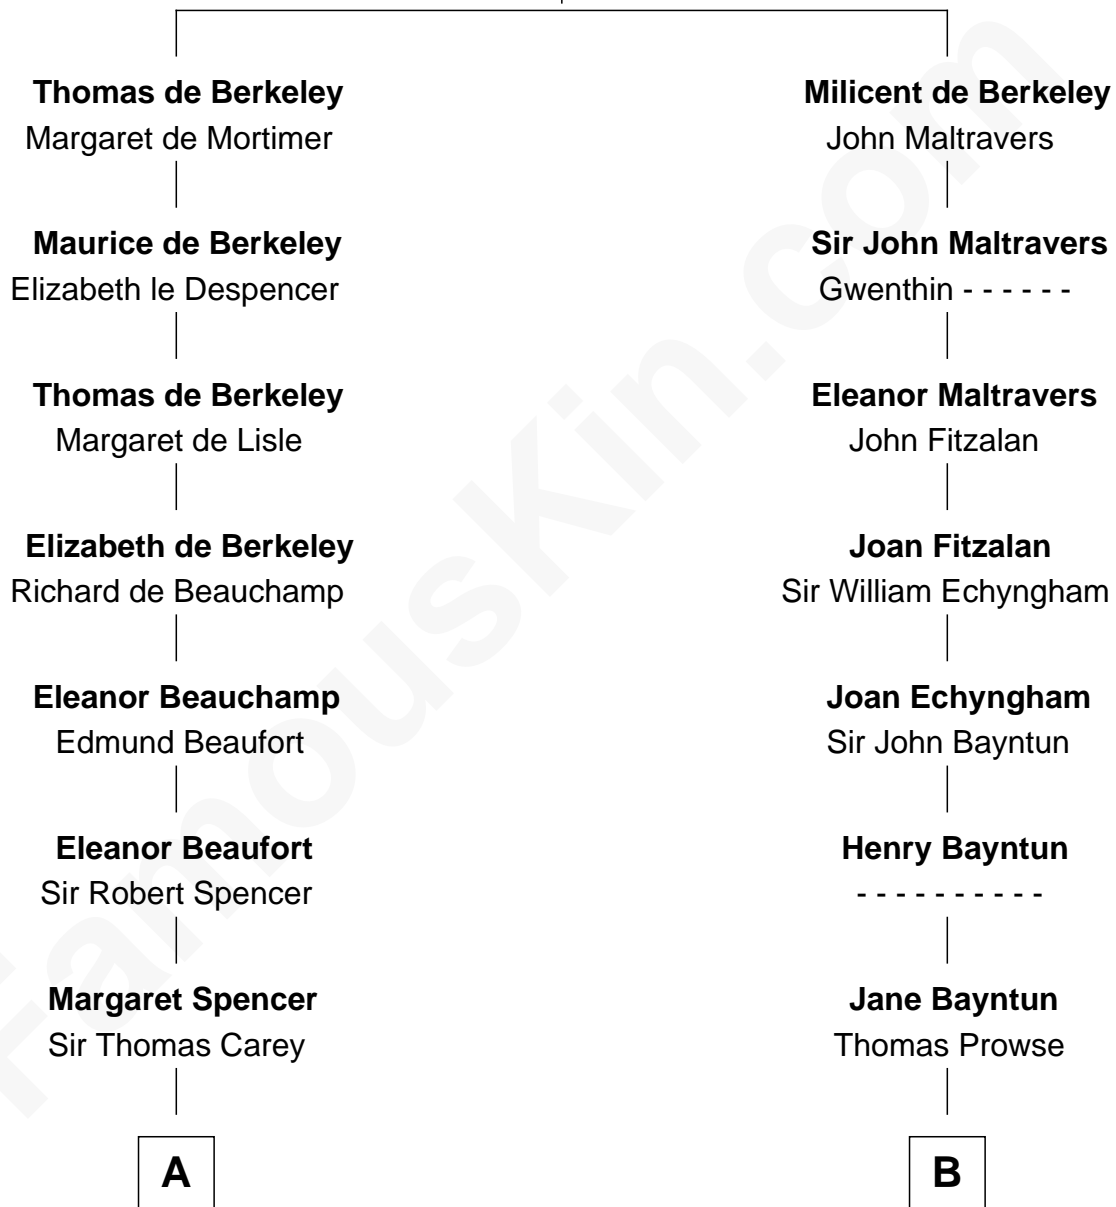

FamousKin.com

Relationship Chart of

Edith (Bolling) Wilson

First Lady of President Woodrow Wilson

19th cousin 1 time removed of

Pete Seeger

American Folk Singer

Sir Maurice de Berkeley

Eve la Zouche

C

Archibald Bolling
Anne E. Wigginton

William Holcombe Bolling
Sarah Spiers White

Edith (Bolling) Wilson
First Lady of Woodrow Wilson

D

Elsie Thwing Simmons
Albert Adams

Elsie Simmons Adams
Charles Louis Seeger

Charles Louis Seeger
Constance de Clyver Edson

Pete Seeger
American Folk Singer

FamousKin.com