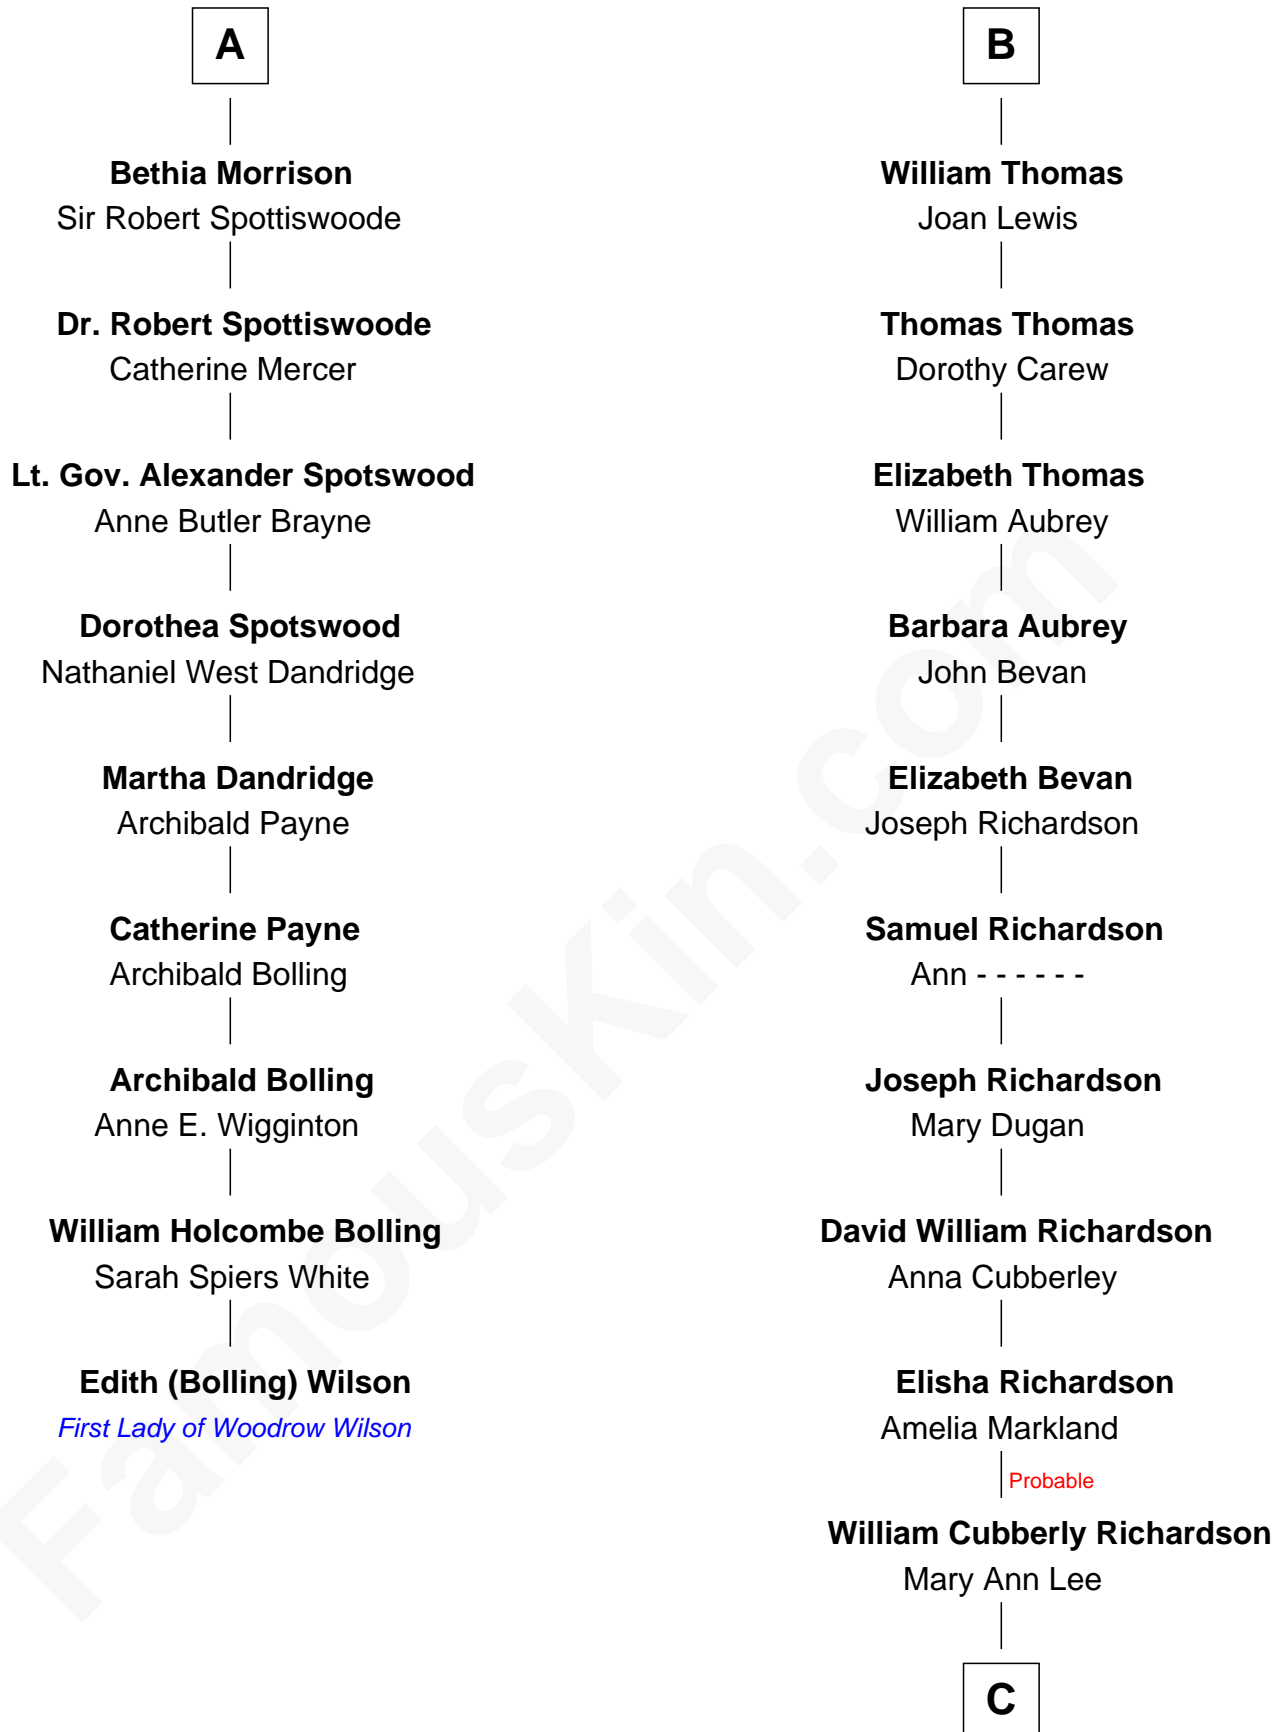

FamousKin.com

Relationship Chart of

Edith (Bolling) Wilson

First Lady of President Woodrow Wilson

15th cousin 5 times removed of

Sally Ride

1st American Woman in Space

C

Charles Everroad Richardson

Blanche Gibson

Jennie Mae Richardson

Thomas Vernam Ride

Dale Burdell Ride

Carol Joyce Anderson

Sally Ride

1st American Woman in Space