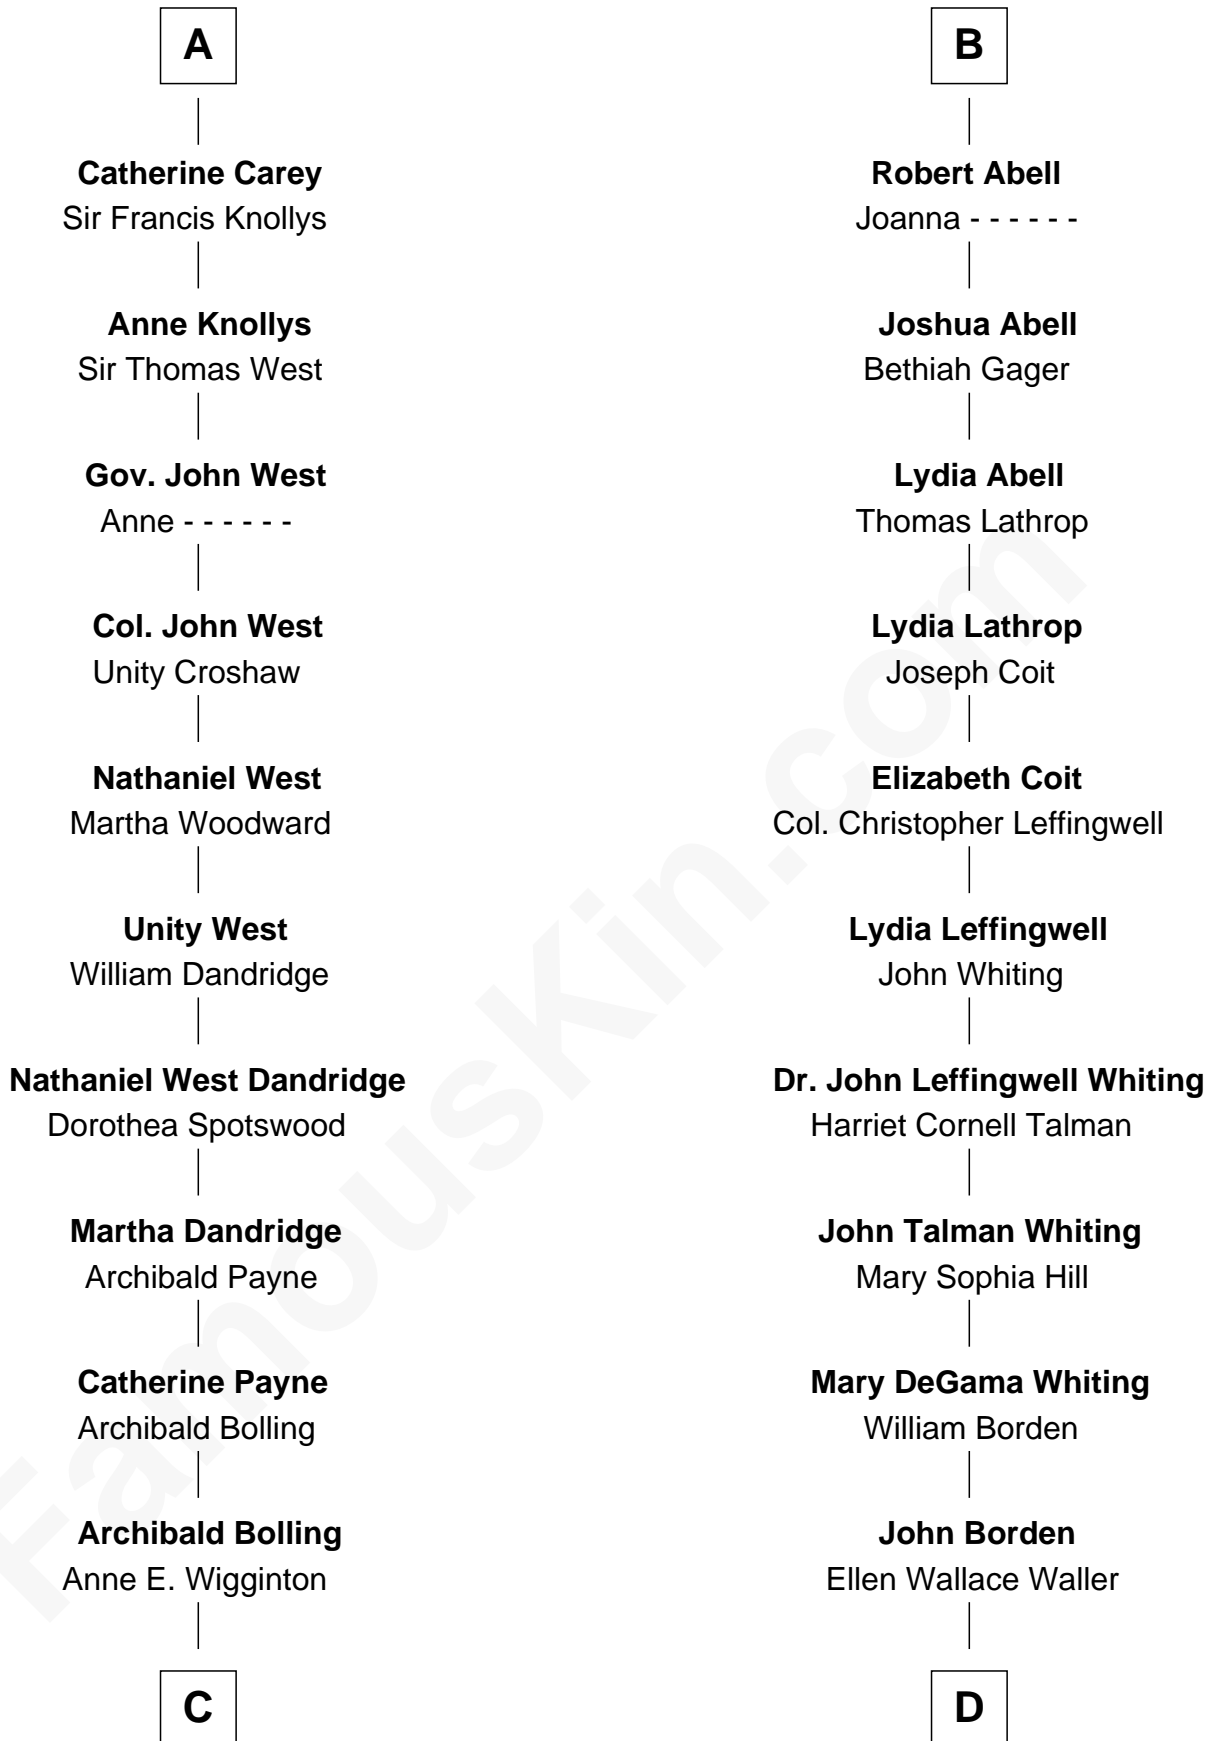

## Relationship Chart of

### Edith (Bolling) Wilson

*First Lady of President Woodrow Wilson*

18th cousin of

### Adlai Stevenson III

*U.S. Senator from Illinois*

**C**

**William Holcombe Bolling**

Sarah Spiers White

**Edith (Bolling) Wilson**

*First Lady of Woodrow Wilson*

**D**