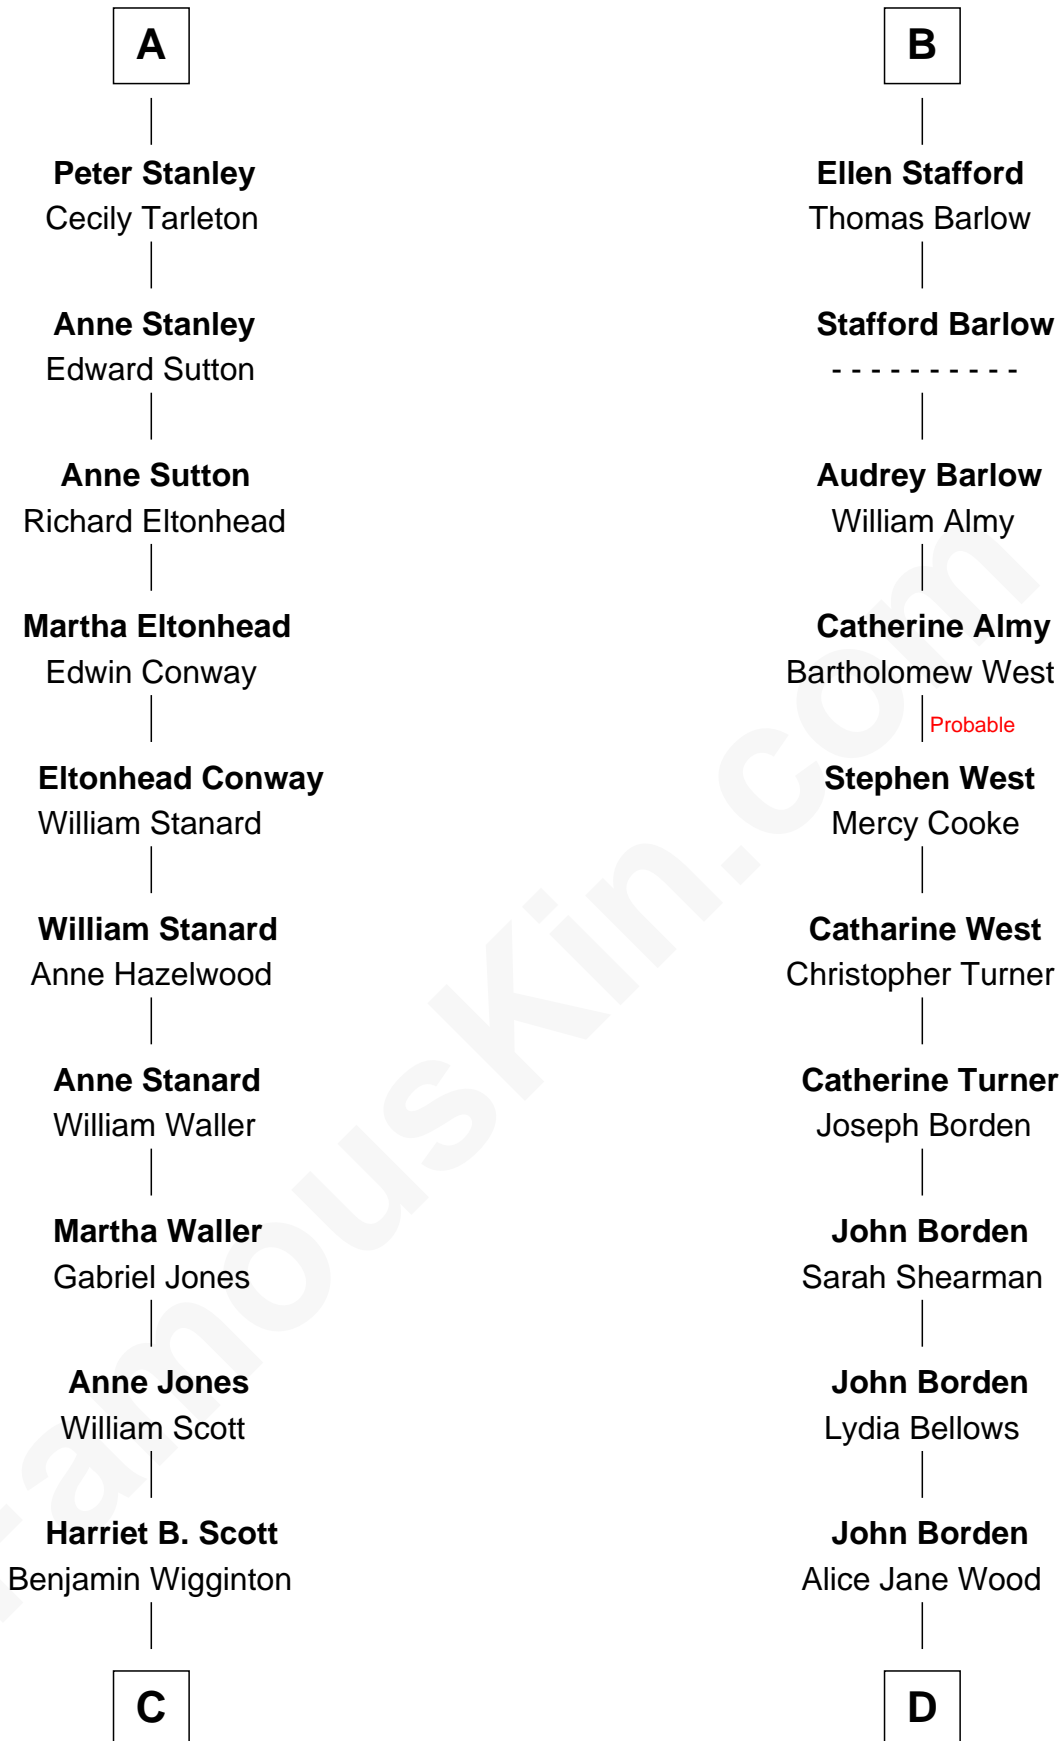

FamousKin.com

Relationship Chart of

Edith (Bolling) Wilson

First Lady of President Woodrow Wilson

19th cousin 1 time removed of

Adlai Stevenson III

U.S. Senator from Illinois

C

Anne E. Wigginton

Archibald Bolling

William Holcombe Bolling

Sarah Spiers White

Edith (Bolling) Wilson

First Lady of Woodrow Wilson

D

William Borden

Mary DeGama Whiting

John Borden

Ellen Wallace Waller

Ellen Borden

Adlai Ewing Stevenson

Adlai Stevenson III

U.S. Senator from Illinois

FamousKin.com