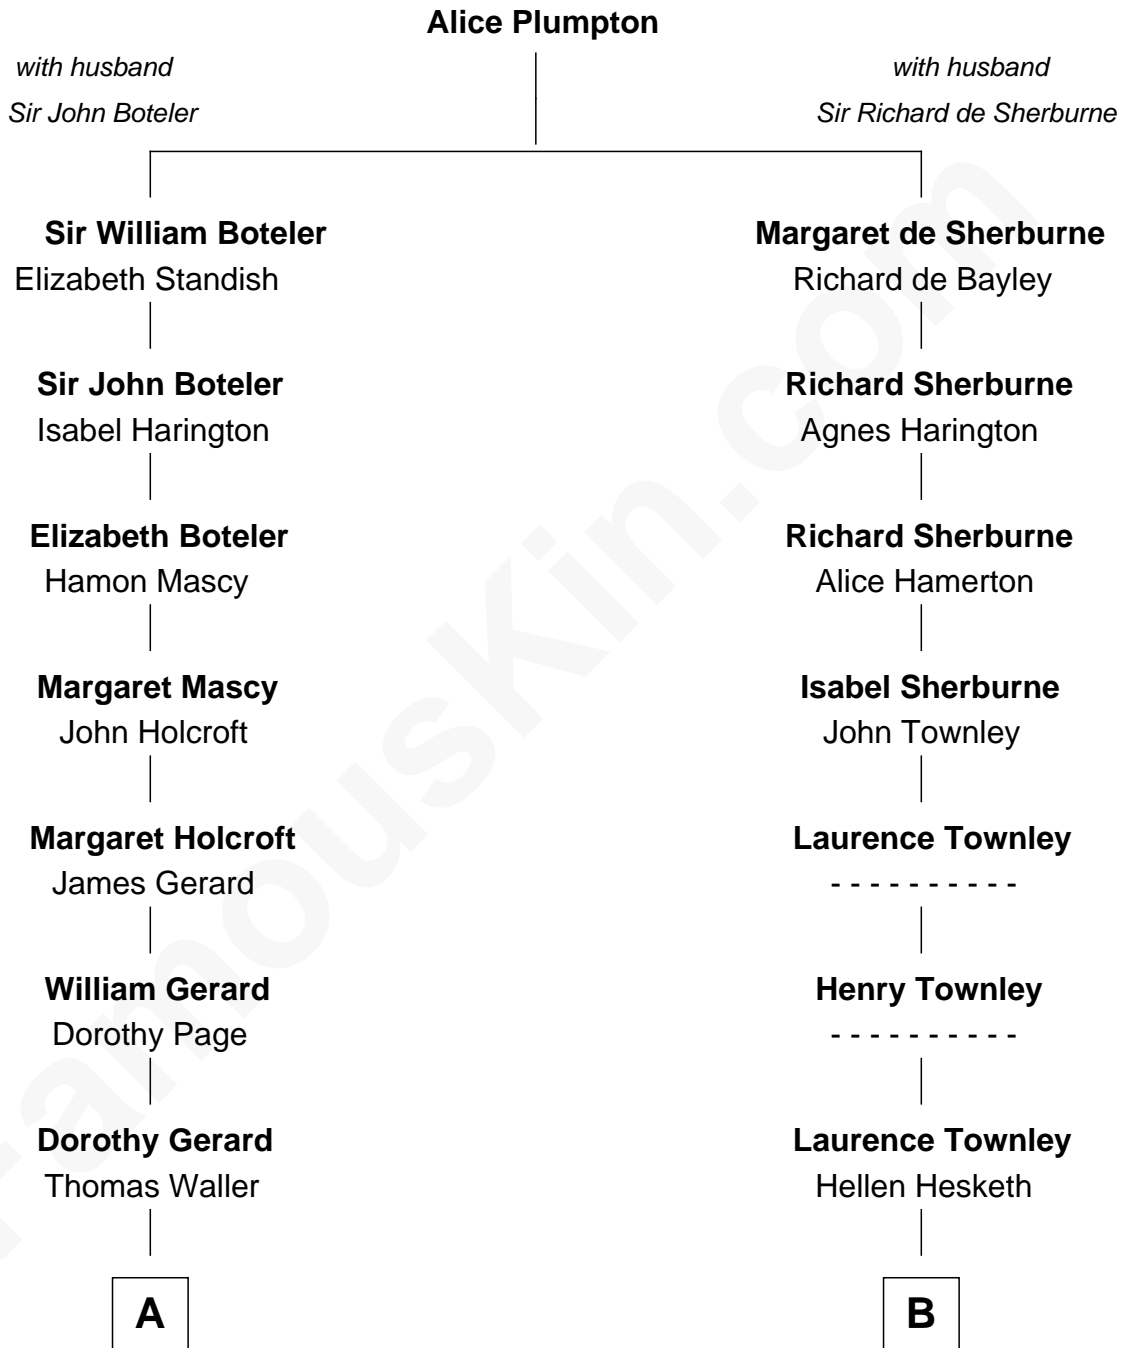

## Relationship Chart of

### Edith (Bolling) Wilson

*First Lady of President Woodrow Wilson*

17th cousin 3 times removed of

### Adlai Stevenson III

*U.S. Senator from Illinois*

**C**

—  
**Letitia Green**

Adlai Ewing Stevenson

—  
**Lewis Green Stevenson**

Helen Louise Davis

—  
**Adlai Ewing Stevenson**