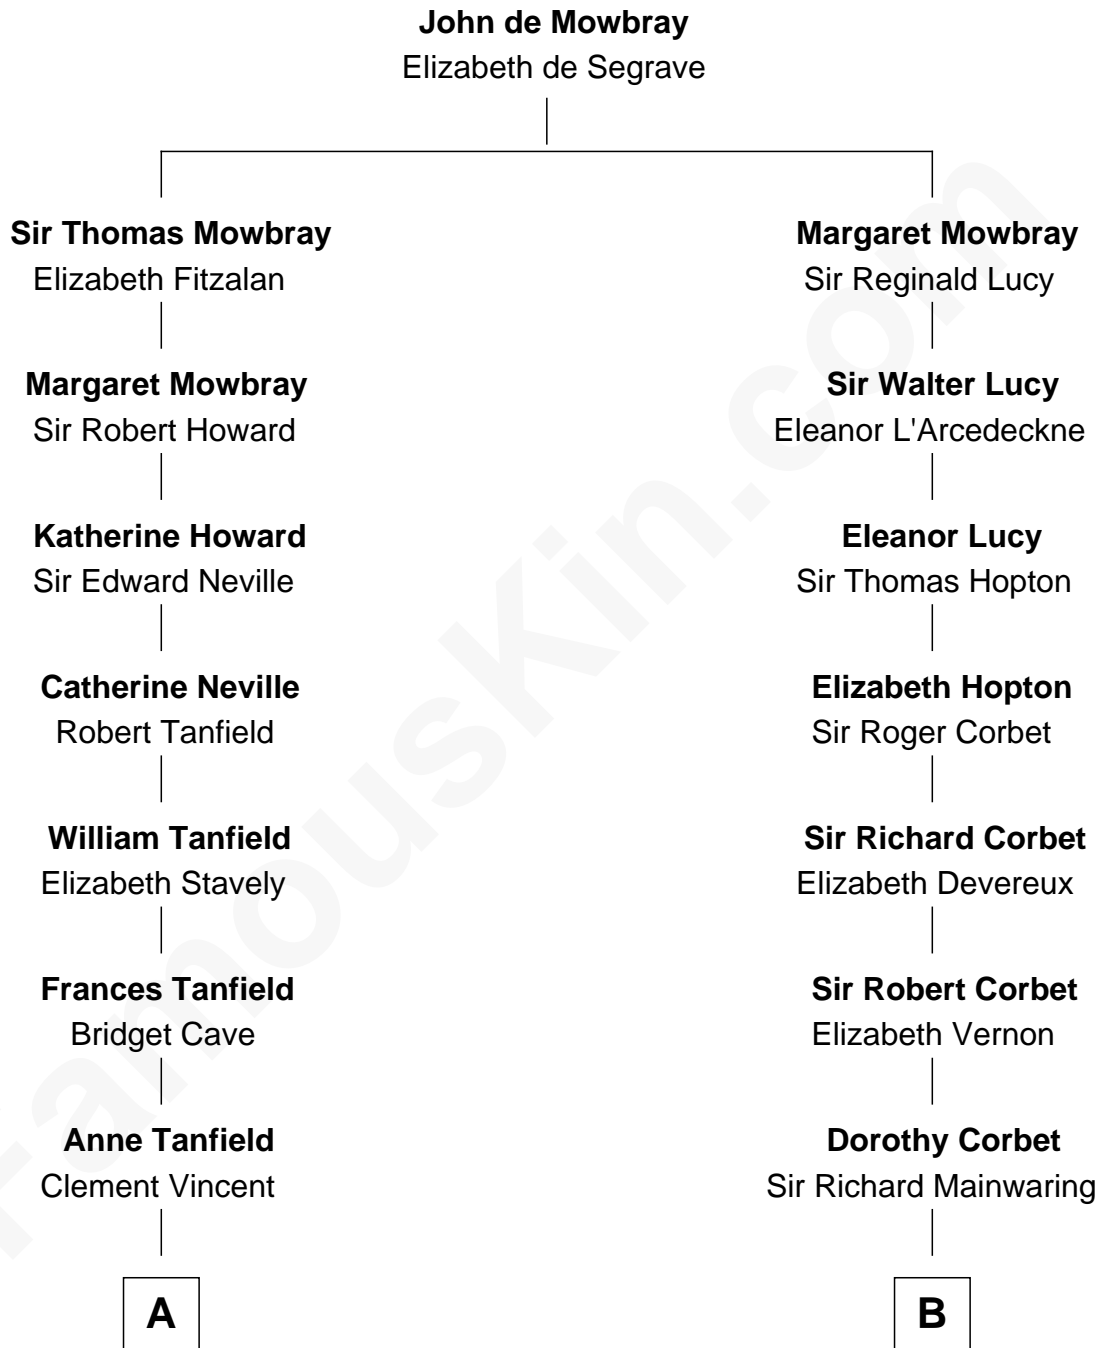

FamousKin.com

Relationship Chart of

Edith (Bolling) Wilson

First Lady of President Woodrow Wilson

17th cousin 4 times removed of

Adlai Stevenson III

U.S. Senator from Illinois

C

|
John Talman Whiting

Mary Sophia Hill

|
Mary DeGama Whiting

William Borden

|
John Borden

Ellen Wallace Waller

|
Ellen Borden

Adlai Ewing Stevenson