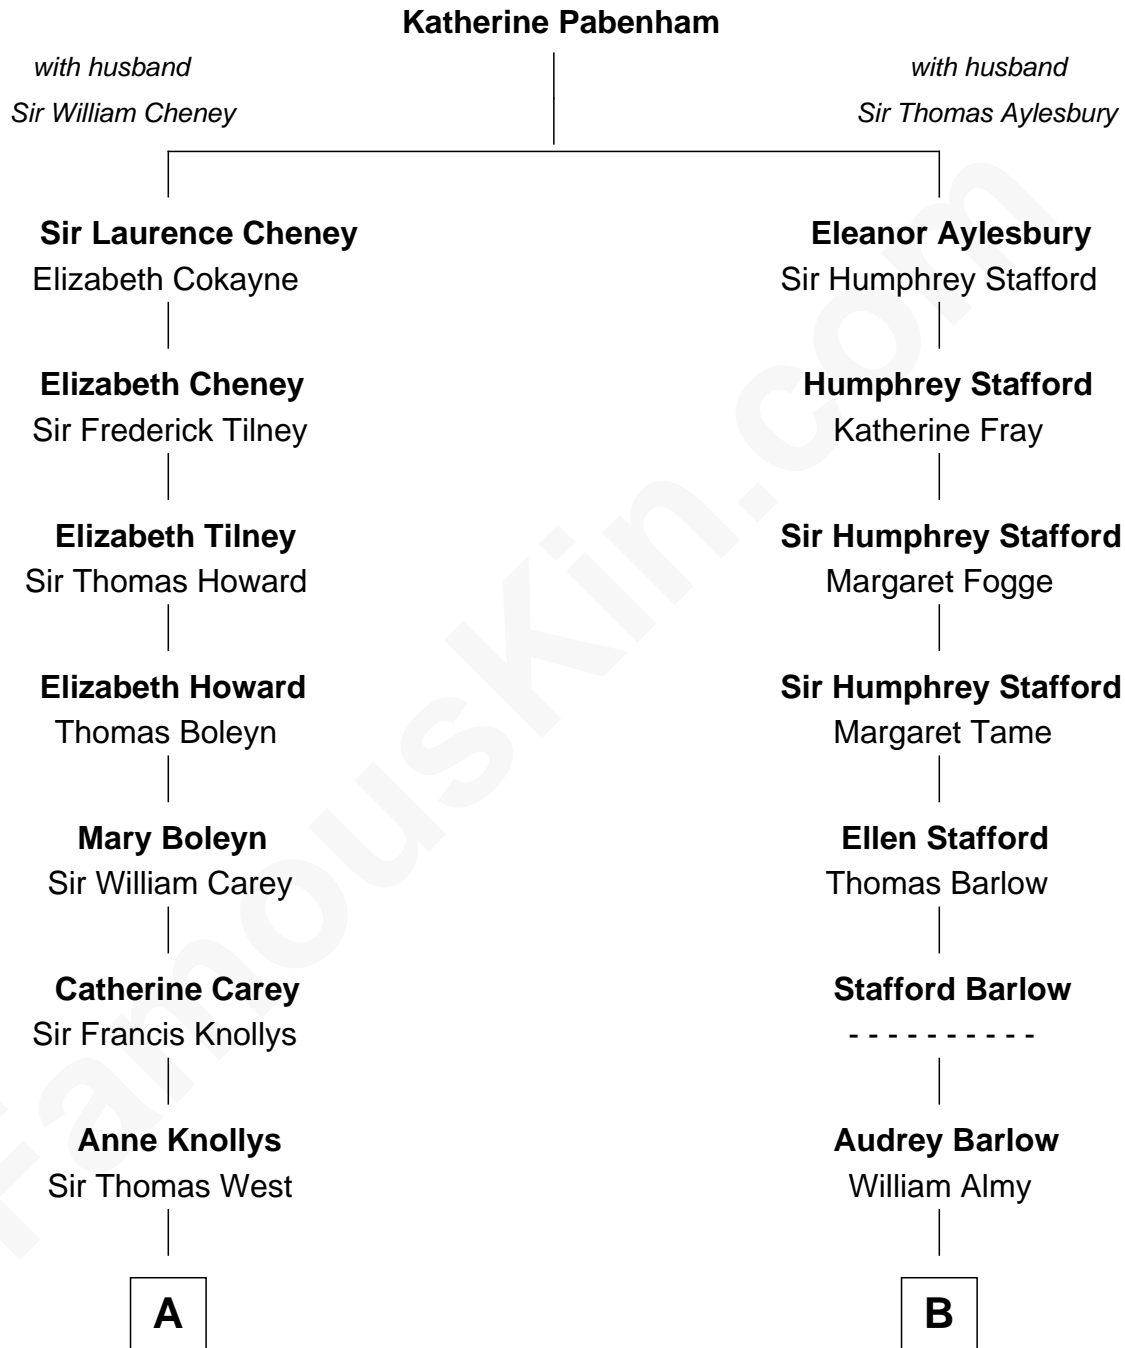

FamousKin.com

Relationship Chart of

Edith (Bolling) Wilson

First Lady of President Woodrow Wilson

16th cousin 1 time removed of

Charlie Munger

Vice-Chairman of Berkshire Hathaway

Charlie Munger photo by [Nick Webb](#) (CC BY 2.0)