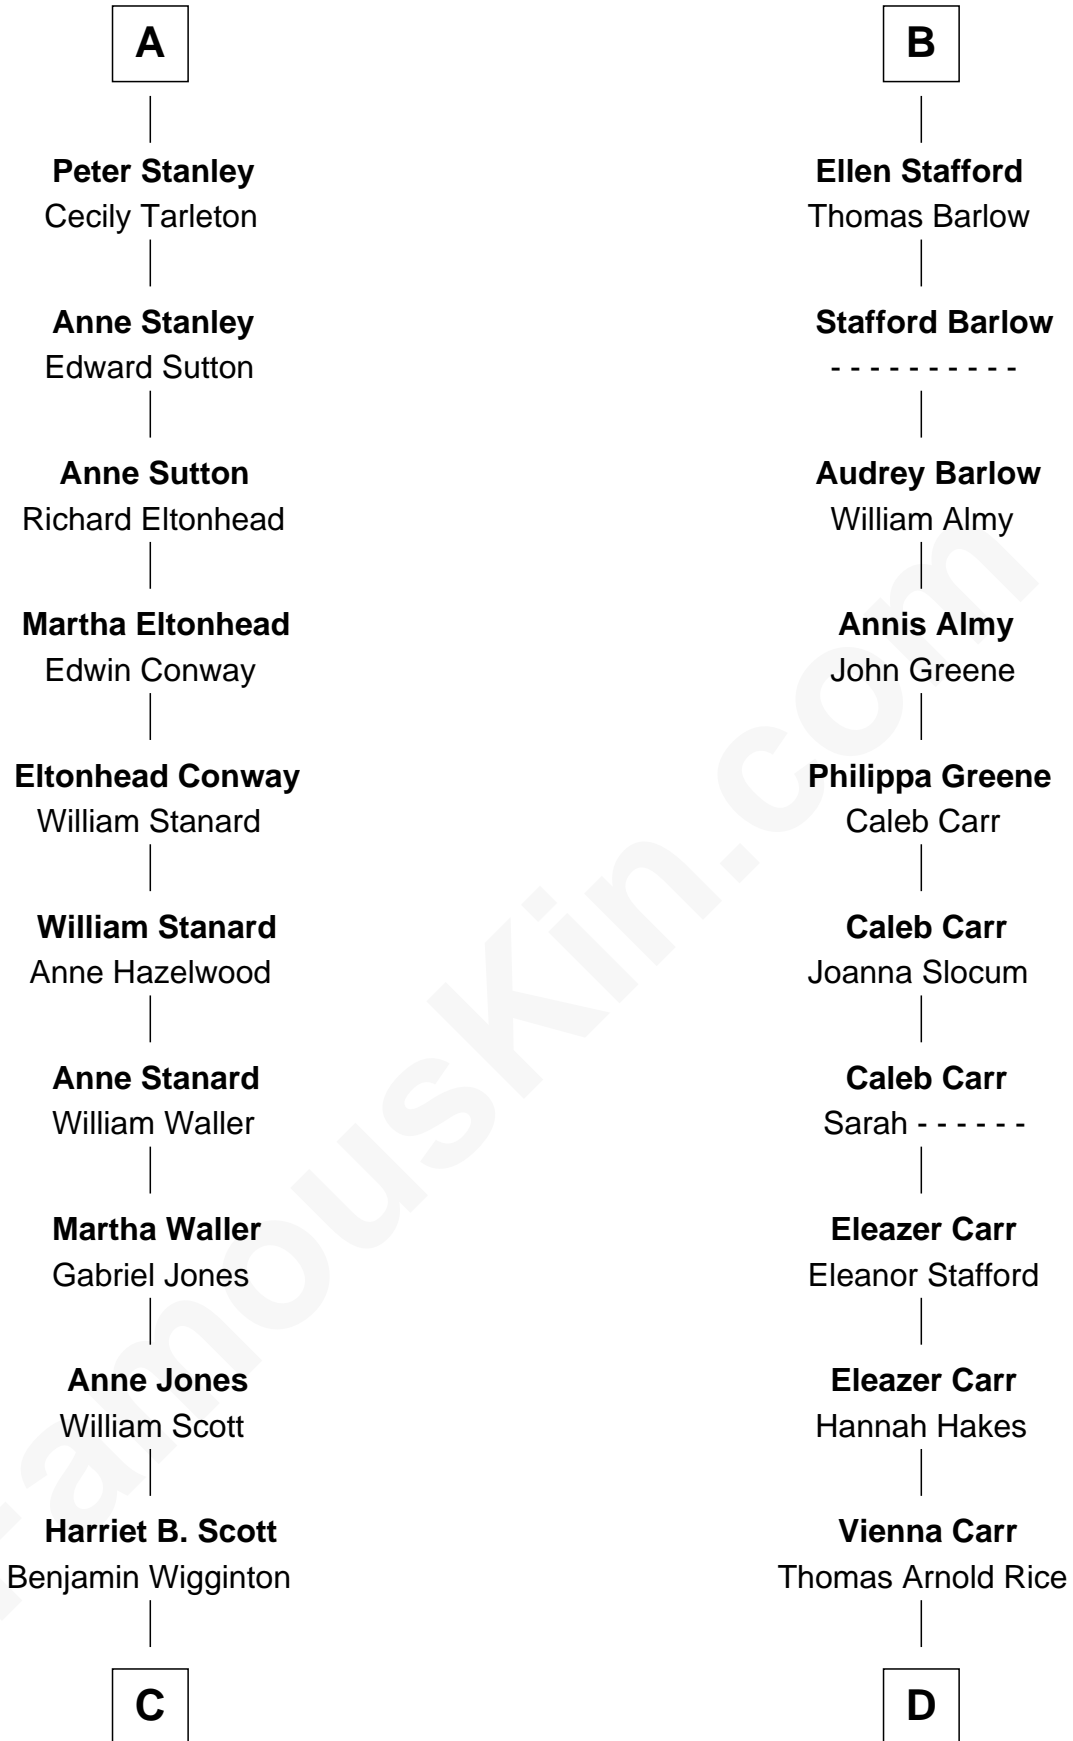

FamousKin.com

Relationship Chart of

Edith (Bolling) Wilson

First Lady of President Woodrow Wilson

19th cousin 1 time removed of

Charlie Munger

Vice-Chairman of Berkshire Hathaway

C

Anne E. Wigginton

Archibald Bolling

William Holcombe Bolling

Sarah Spiers White

Edith (Bolling) Wilson

First Lady of Woodrow Wilson

D

Caroline A. Rice