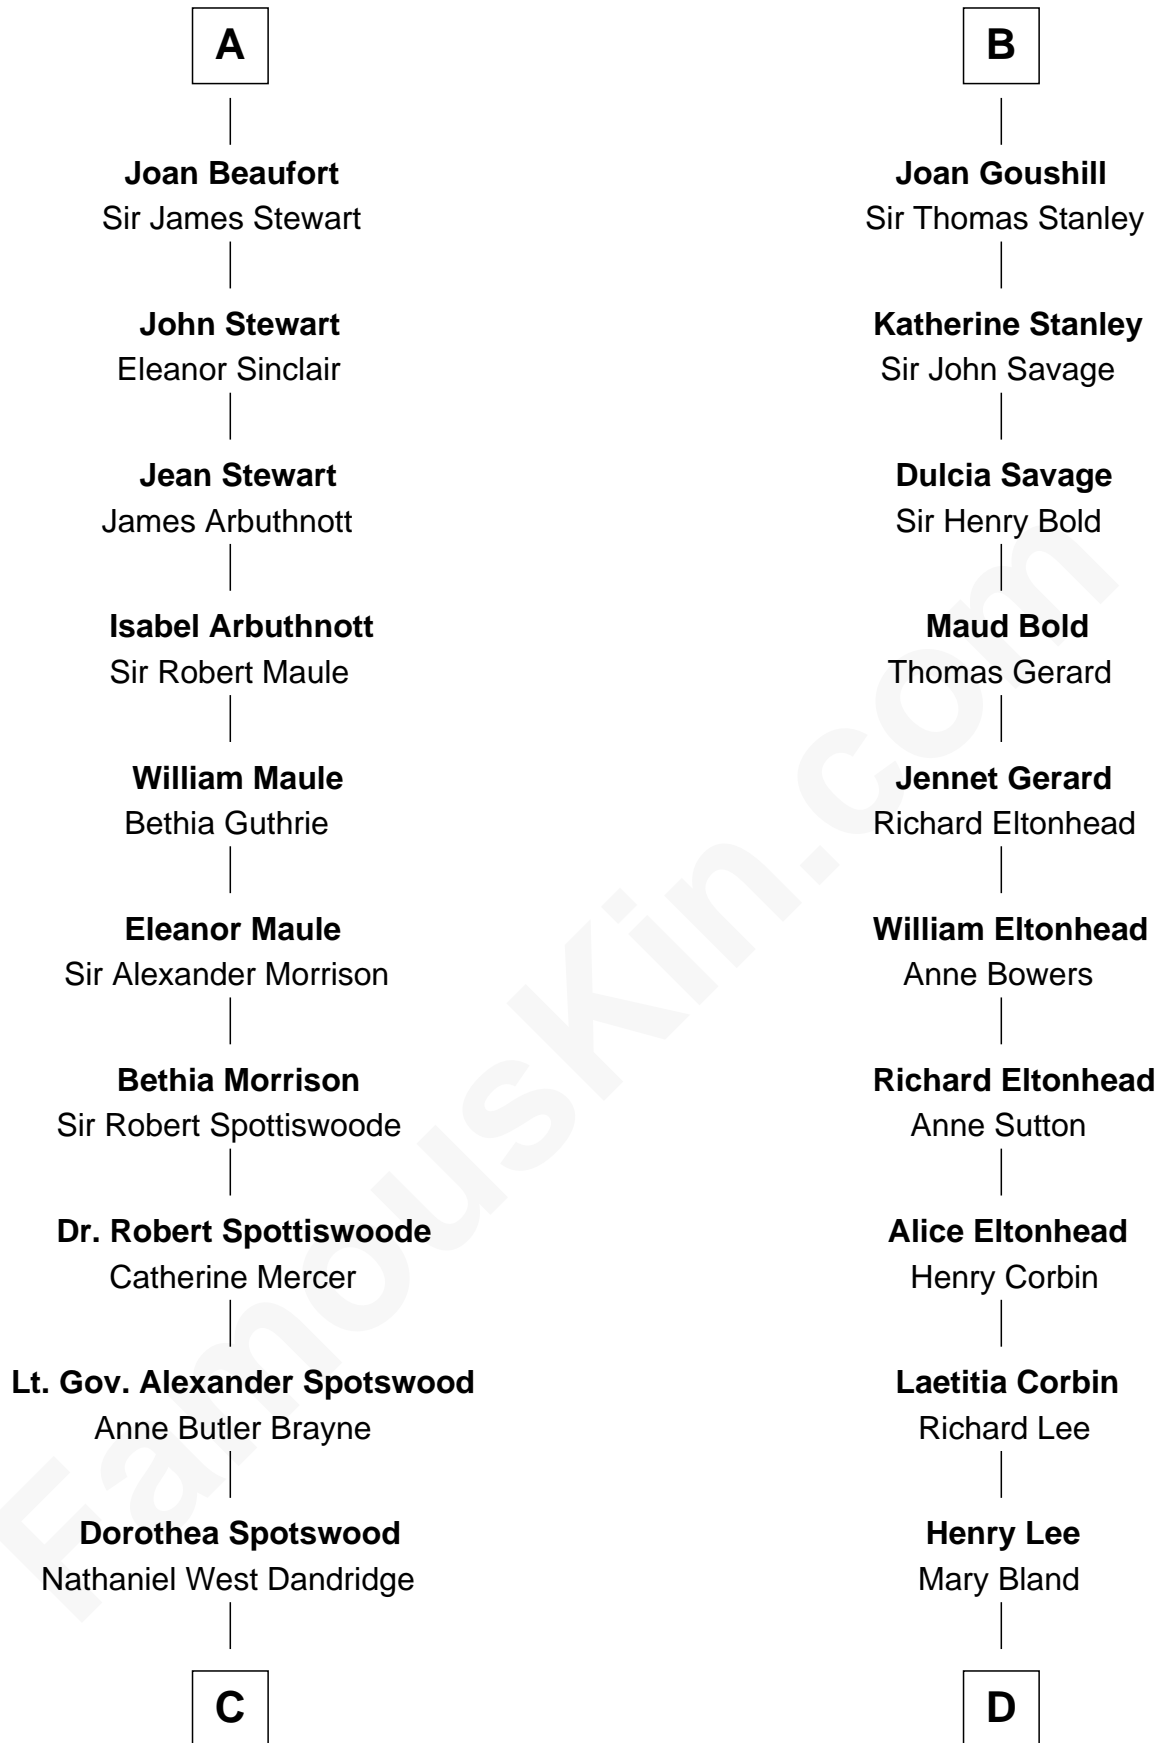

FamousKin.com

Relationship Chart of

Edith (Bolling) Wilson

First Lady of President Woodrow Wilson

18th cousin 3 times removed of

Henry Lee III

9th Governor of Virginia

Henry II, King of England

Eleanor of Aquitaine

C

Martha Dandridge

Archibald Payne

Catherine Payne

Archibald Bolling

Archibald Bolling

Anne E. Wigginton

William Holcombe Bolling

Sarah Spiers White

Edith (Bolling) Wilson

First Lady of Woodrow Wilson

D

Col. Henry Lee

Lucy Grymes

Henry Lee III