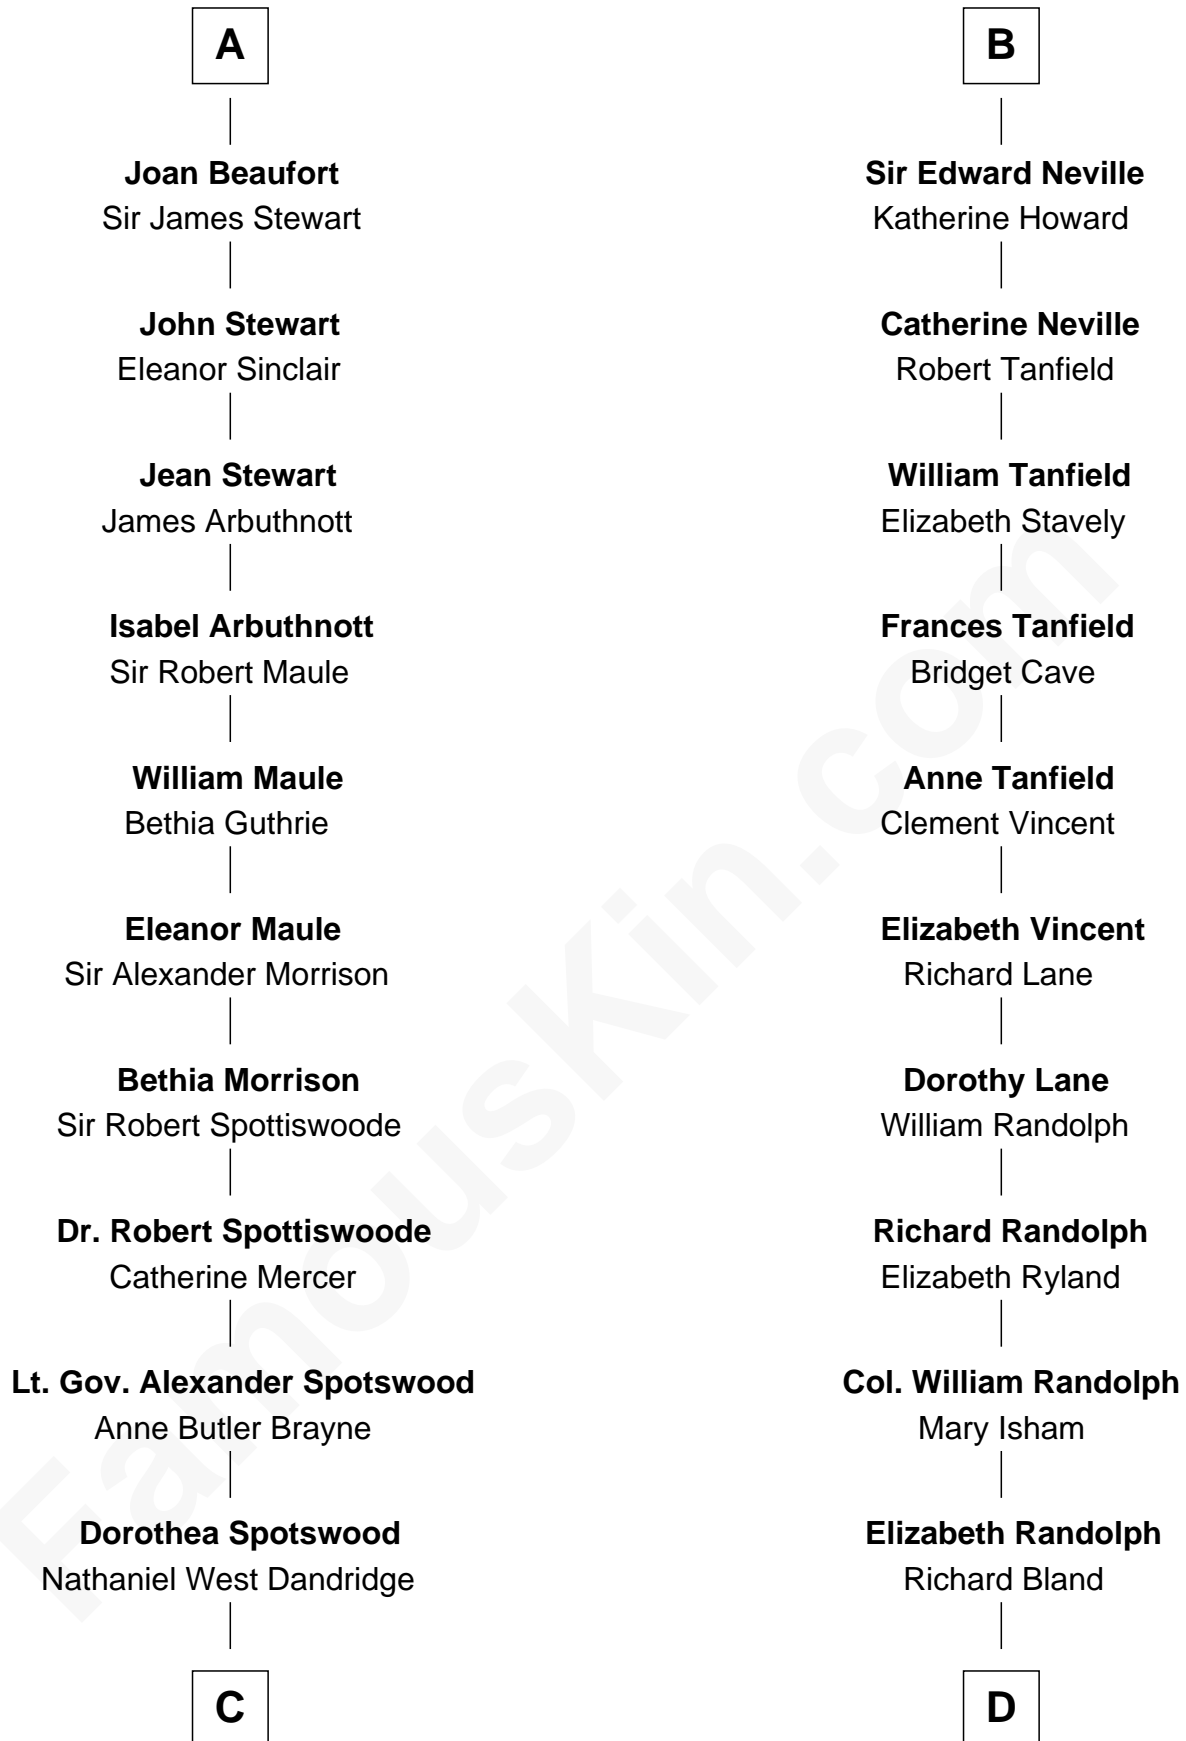

FamousKin.com

Relationship Chart of

Edith (Bolling) Wilson

First Lady of President Woodrow Wilson

19th cousin 2 times removed of

Henry Lee III

9th Governor of Virginia

Andrew II, King of Hungary

C

Martha Dandridge

Archibald Payne

Catherine Payne

Archibald Bolling

Archibald Bolling

Anne E. Wigginton

William Holcombe Bolling