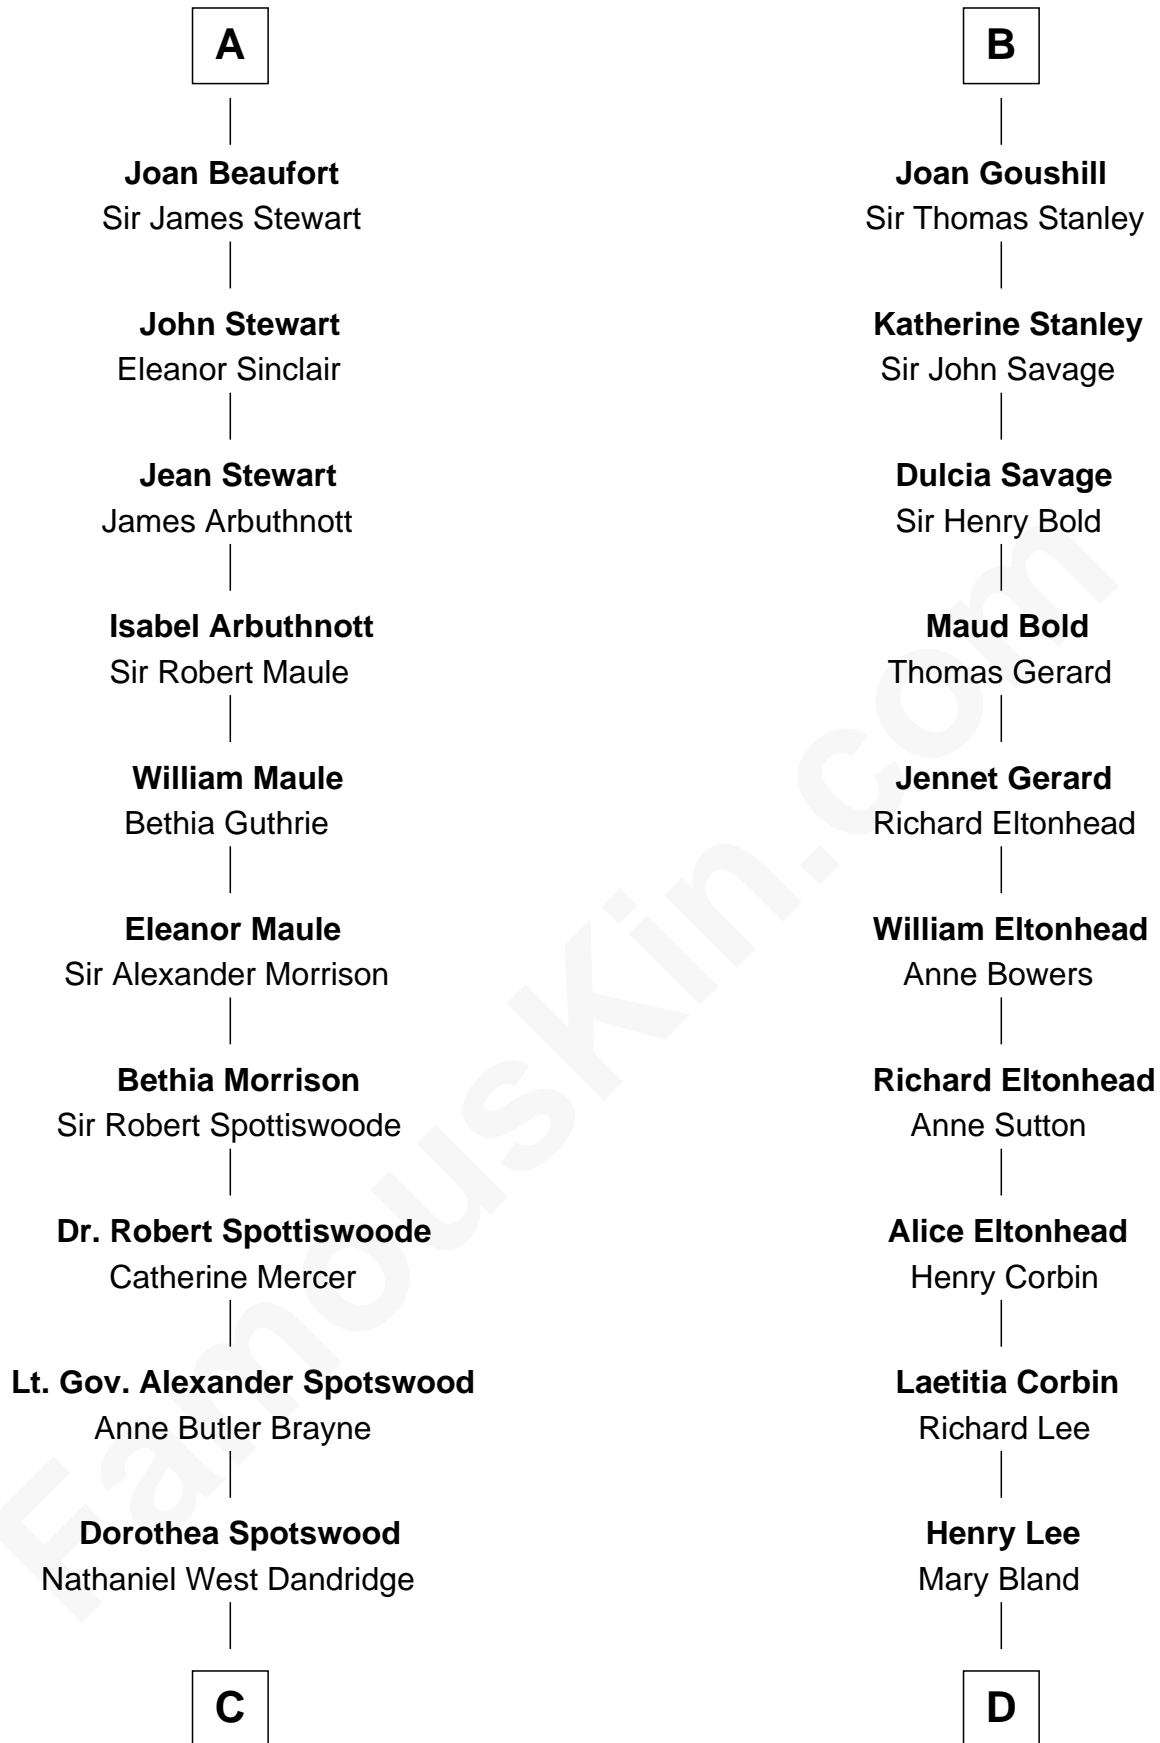

FamousKin.com

Relationship Chart of

Edith (Bolling) Wilson

First Lady of President Woodrow Wilson

18th cousin 3 times removed of

Henry Lee III

9th Governor of Virginia

C

Martha Dandridge

Archibald Payne

Catherine Payne

Archibald Bolling

Archibald Bolling

Anne E. Wigginton

William Holcombe Bolling

Sarah Spiers White