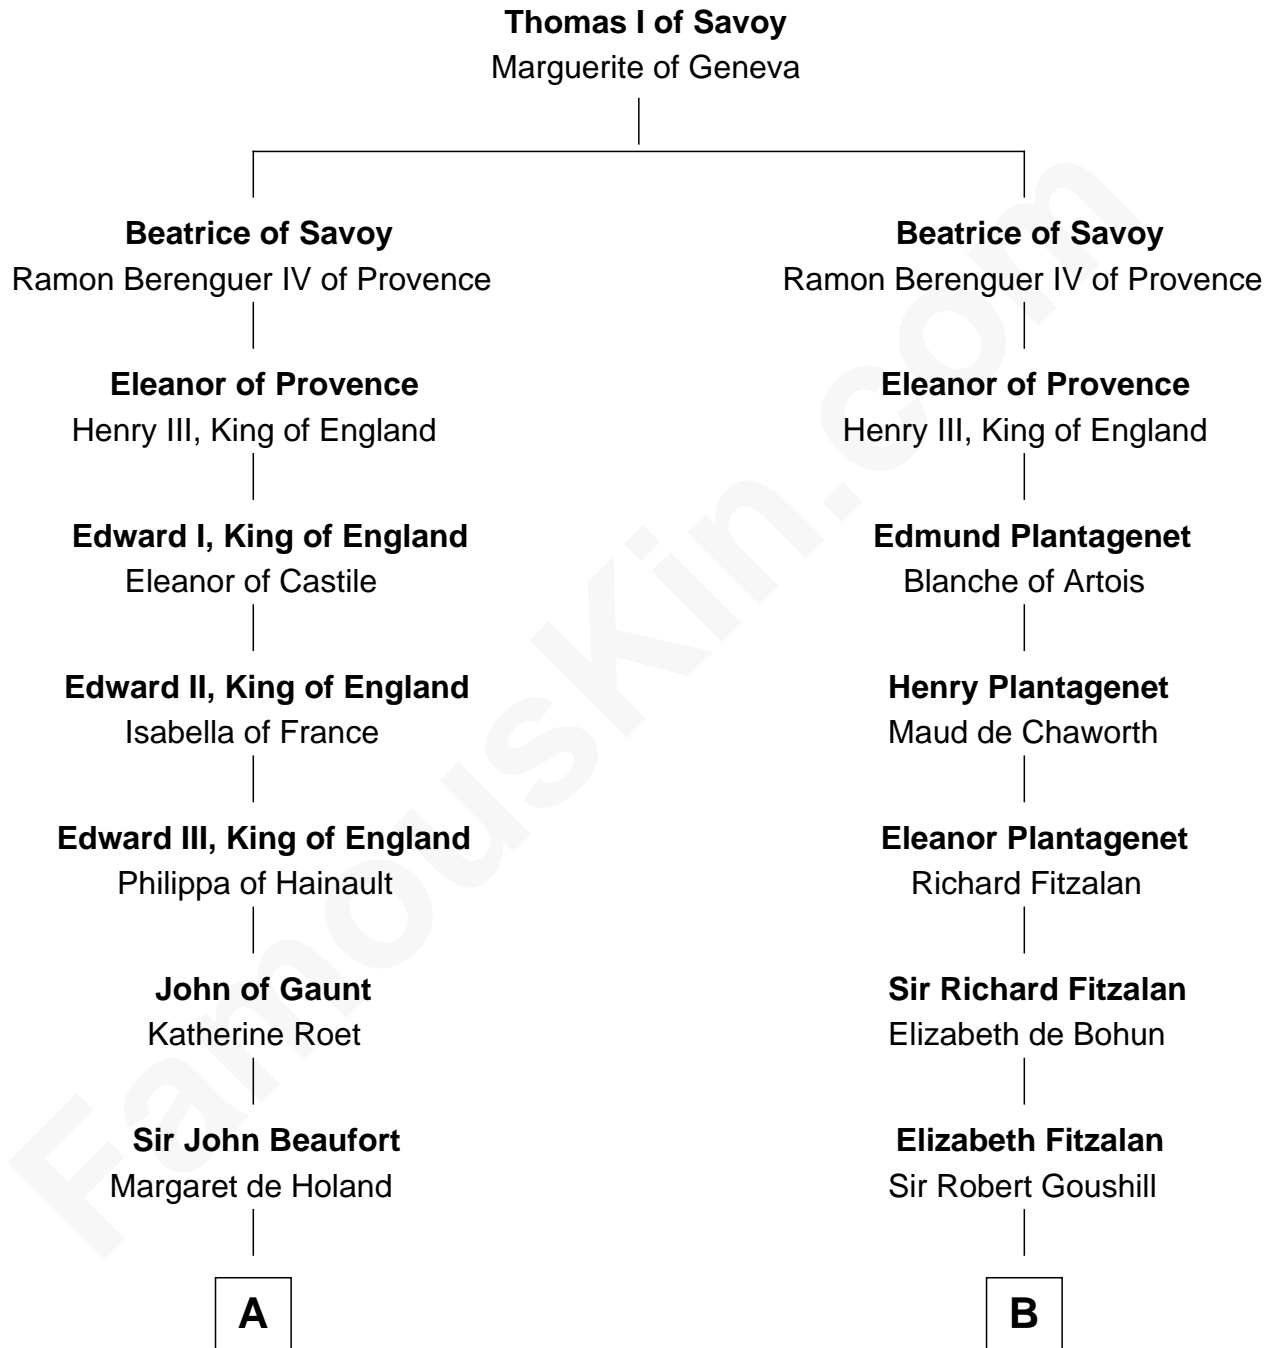

FamousKin.com

Relationship Chart of

Edith (Bolling) Wilson

First Lady of President Woodrow Wilson

18th cousin 3 times removed of

Henry Lee III

9th Governor of Virginia

C

Martha Dandridge

Archibald Payne

Catherine Payne

Archibald Bolling

Archibald Bolling

Anne E. Wigginton

William Holcombe Bolling

Sarah Spiers White