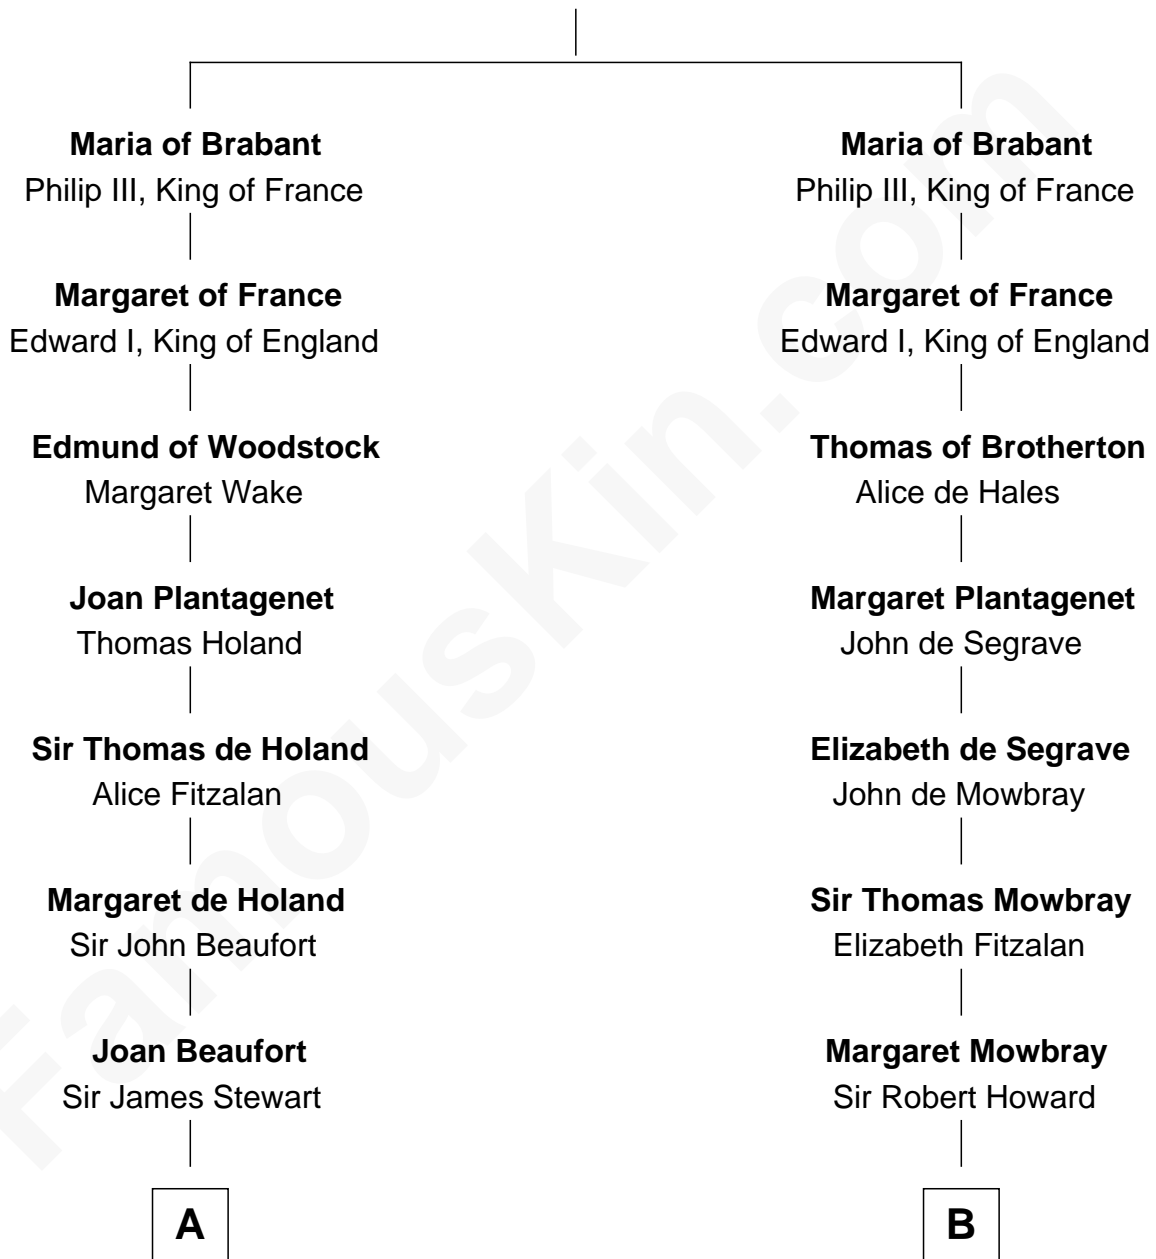

FamousKin.com

Relationship Chart of

Edith (Bolling) Wilson

First Lady of President Woodrow Wilson

19th cousin 1 time removed of

Henry Lee III

9th Governor of Virginia

Henry III, Duke of Brabant

Adelaide of Burgundy

C

Catherine Payne
Archibald Bolling

Archibald Bolling
Anne E. Wigginton

William Holcombe Bolling
Sarah Spiers White

Edith (Bolling) Wilson
First Lady of Woodrow Wilson

D

Mary Bland
Henry Lee

Col. Henry Lee
Lucy Grymes

Henry Lee III
Light-Horse Harry

FamousKin.com