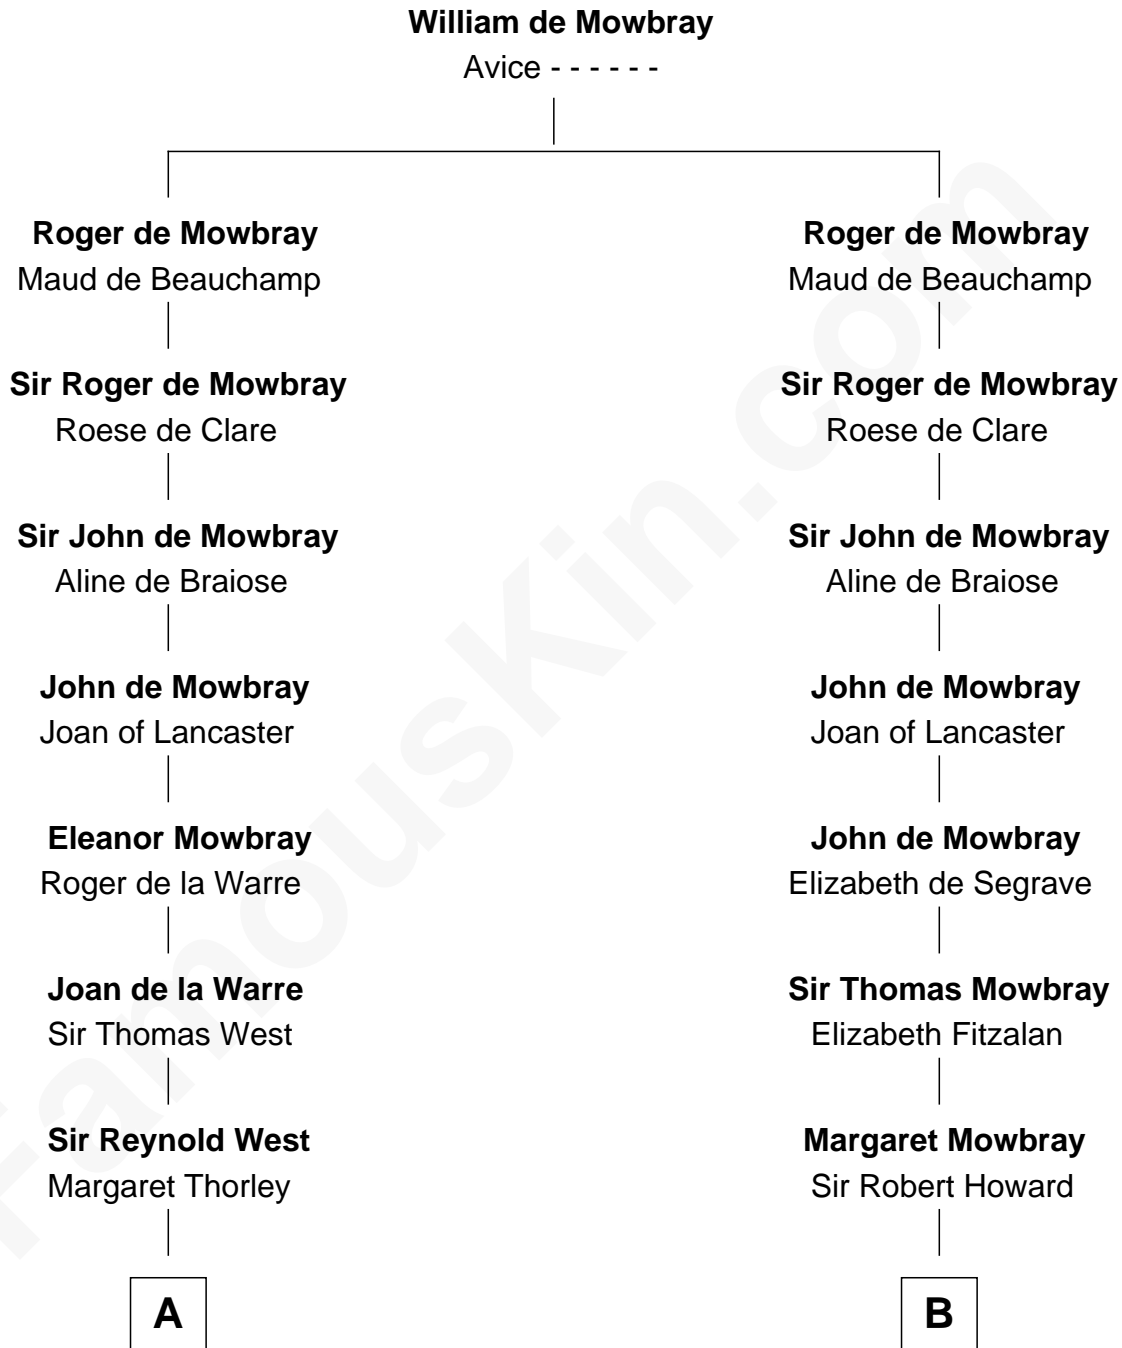

FamousKin.com

Relationship Chart of

Edith (Bolling) Wilson

First Lady of President Woodrow Wilson

19th cousin 2 times removed of

Henry Lee III

9th Governor of Virginia

C

Martha Dandridge

Archibald Payne

Catherine Payne

Archibald Bolling

Archibald Bolling

Anne E. Wigginton

William Holcombe Bolling

Sarah Spiers White

Light-Horse Harry