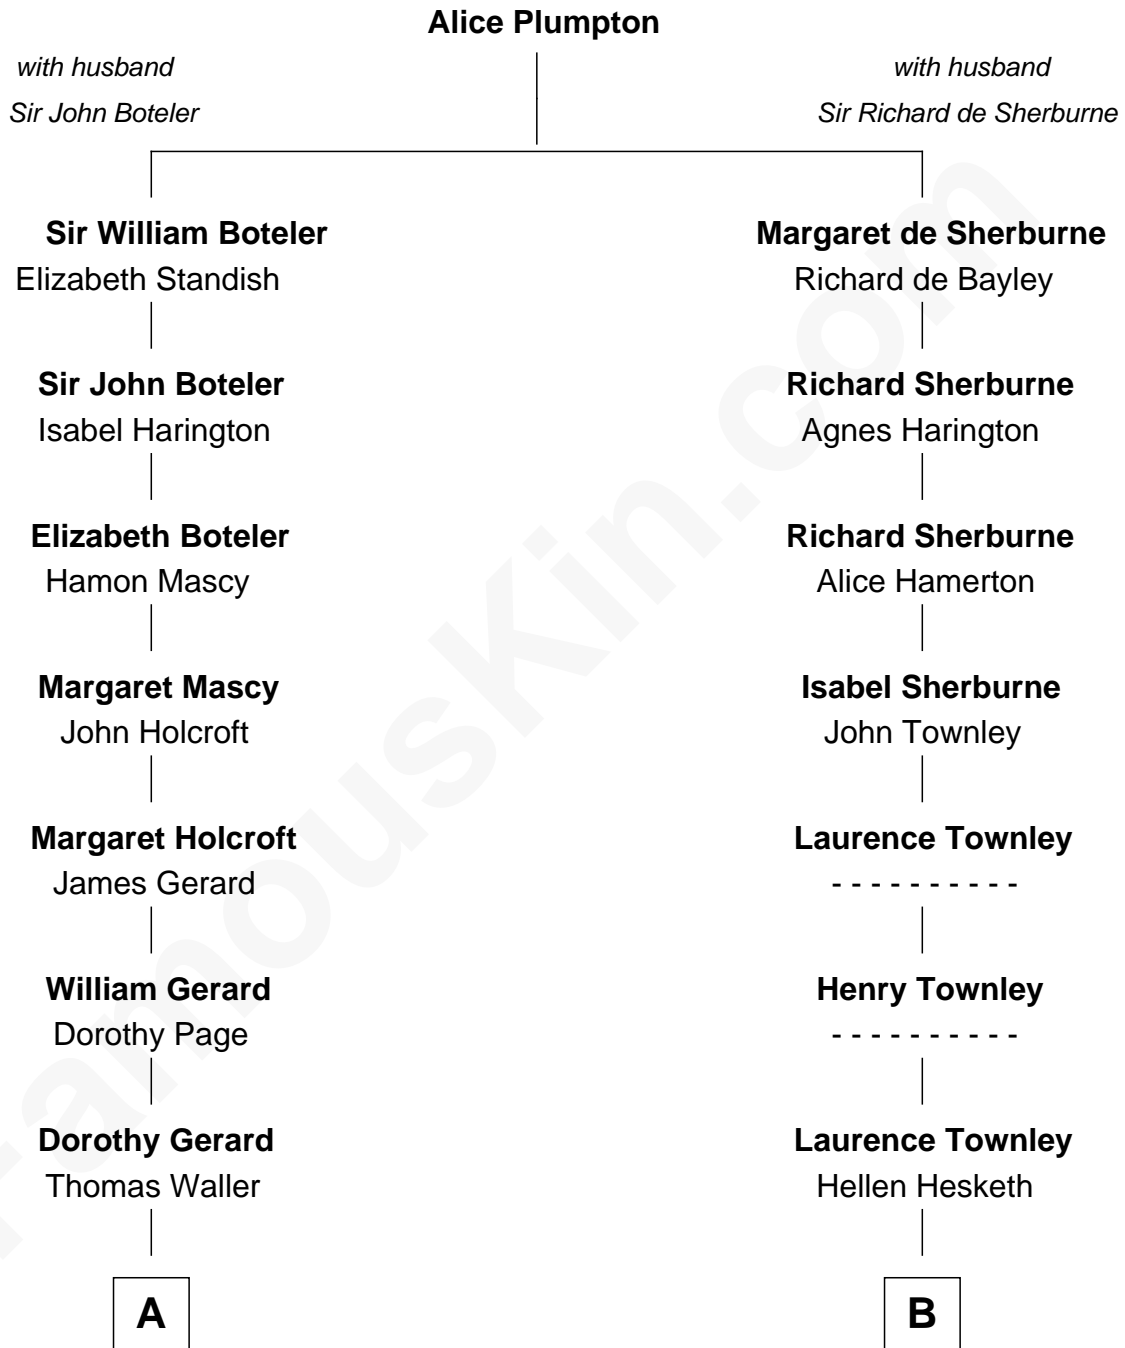

FamousKin.com

Relationship Chart of

Edith (Bolling) Wilson

First Lady of President Woodrow Wilson

15th cousin 2 times removed of

General Robert E. Lee

Confederate Army - U.S. Civil War

A

Edmund Waller

Mary Smith

Thomas Waller

Anne Keate

John Waller

Mary Pomfrett

Col. John Waller

Dorothy King

William Waller

Anne Stanard

Martha Waller

Gabriel Jones

Anne Jones

William Scott

Harriet B. Scott

Benjamin Wigginton