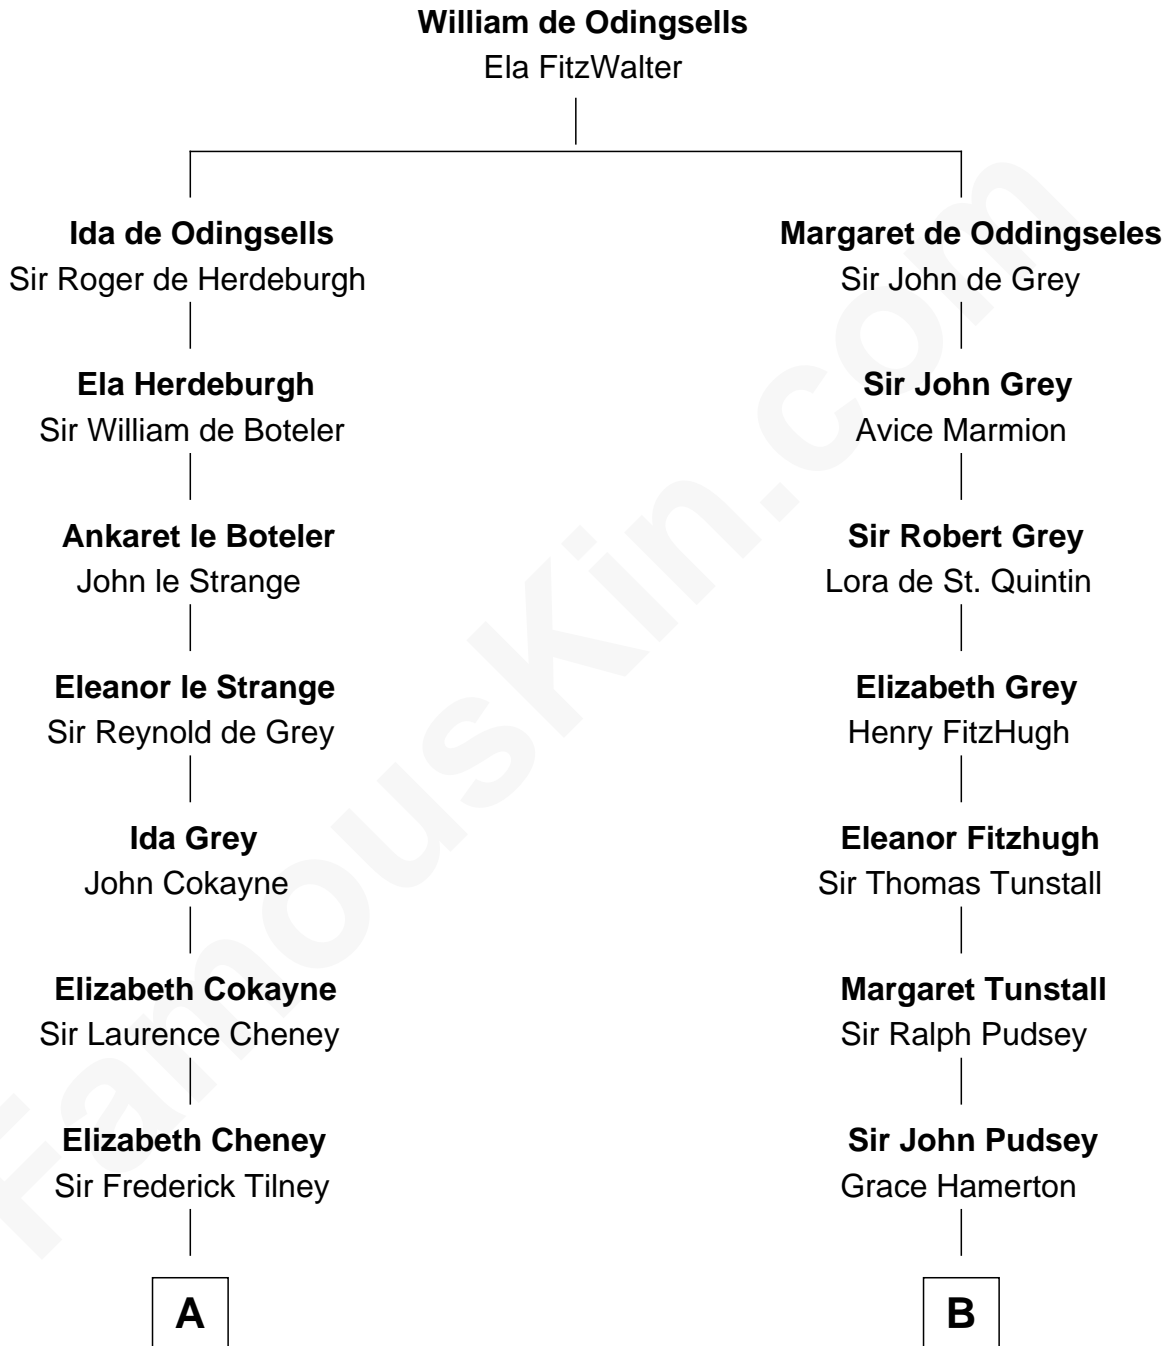

FamousKin.com

Relationship Chart of

Edith (Bolling) Wilson

First Lady of President Woodrow Wilson

19th cousin 2 times removed of

General Robert E. Lee

Confederate Army - U.S. Civil War

C

Martha Dandridge

Archibald Payne

Catherine Payne

Archibald Bolling

Archibald Bolling

Anne E. Wigginton

William Holcombe Bolling

Sarah Spiers White