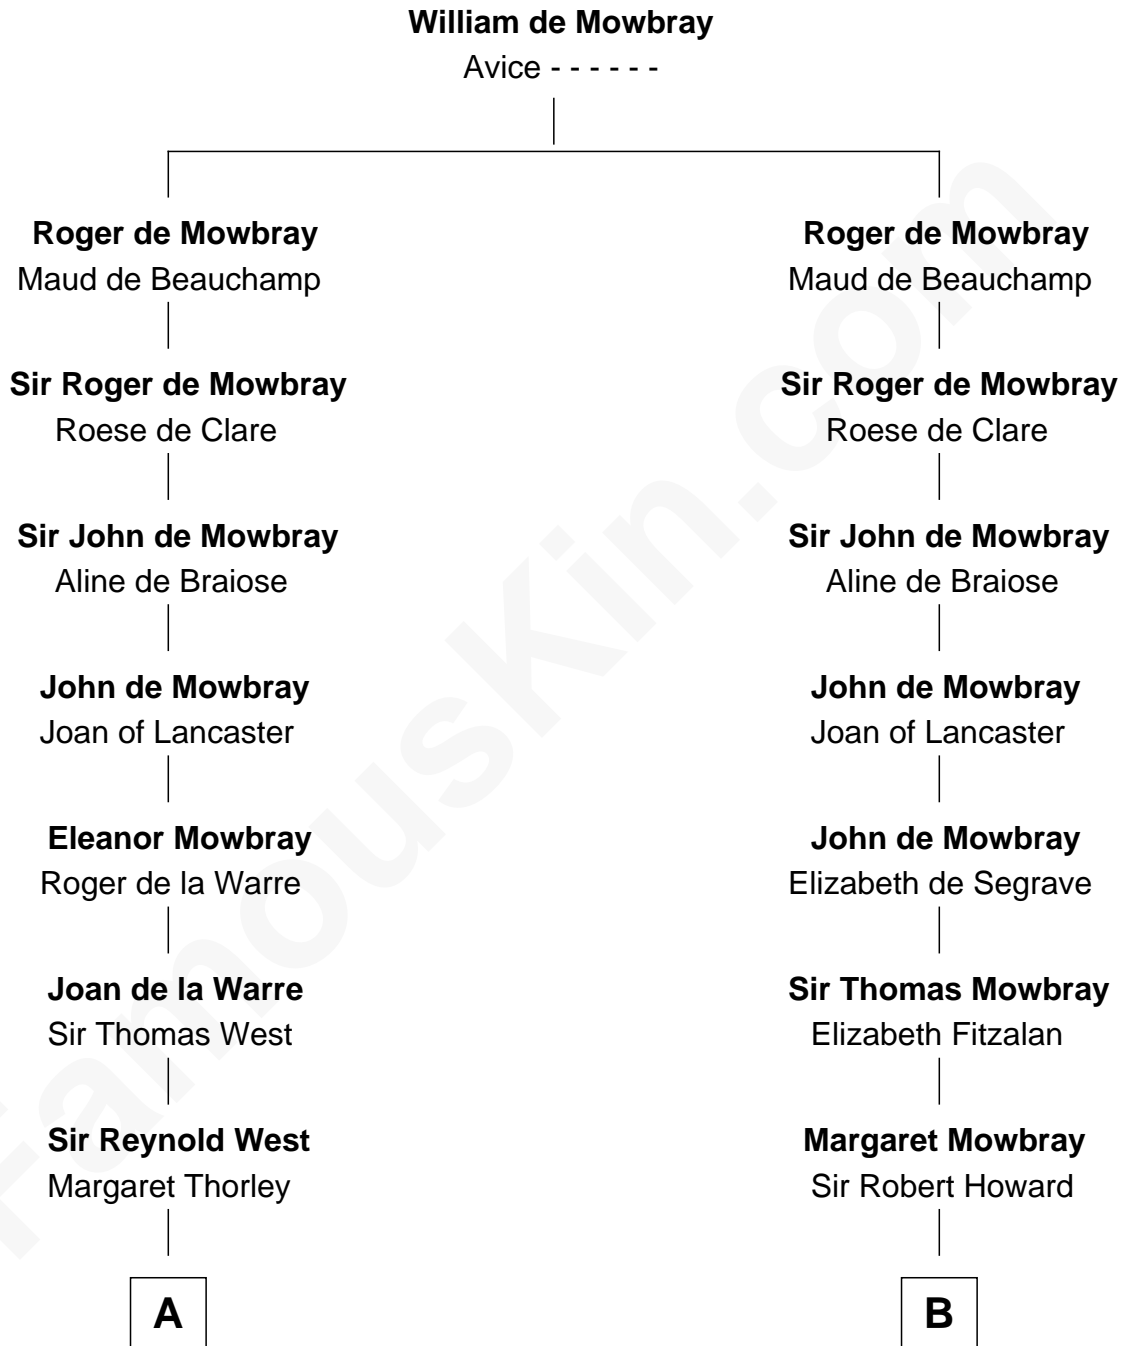

FamousKin.com

Relationship Chart of

Edith (Bolling) Wilson

First Lady of President Woodrow Wilson

20th cousin 1 time removed of

General Robert E. Lee

Confederate Army - U.S. Civil War

C

Martha Dandridge

Archibald Payne

Catherine Payne

Archibald Bolling

Archibald Bolling

Anne E. Wigginton

William Holcombe Bolling

Sarah Spiers White