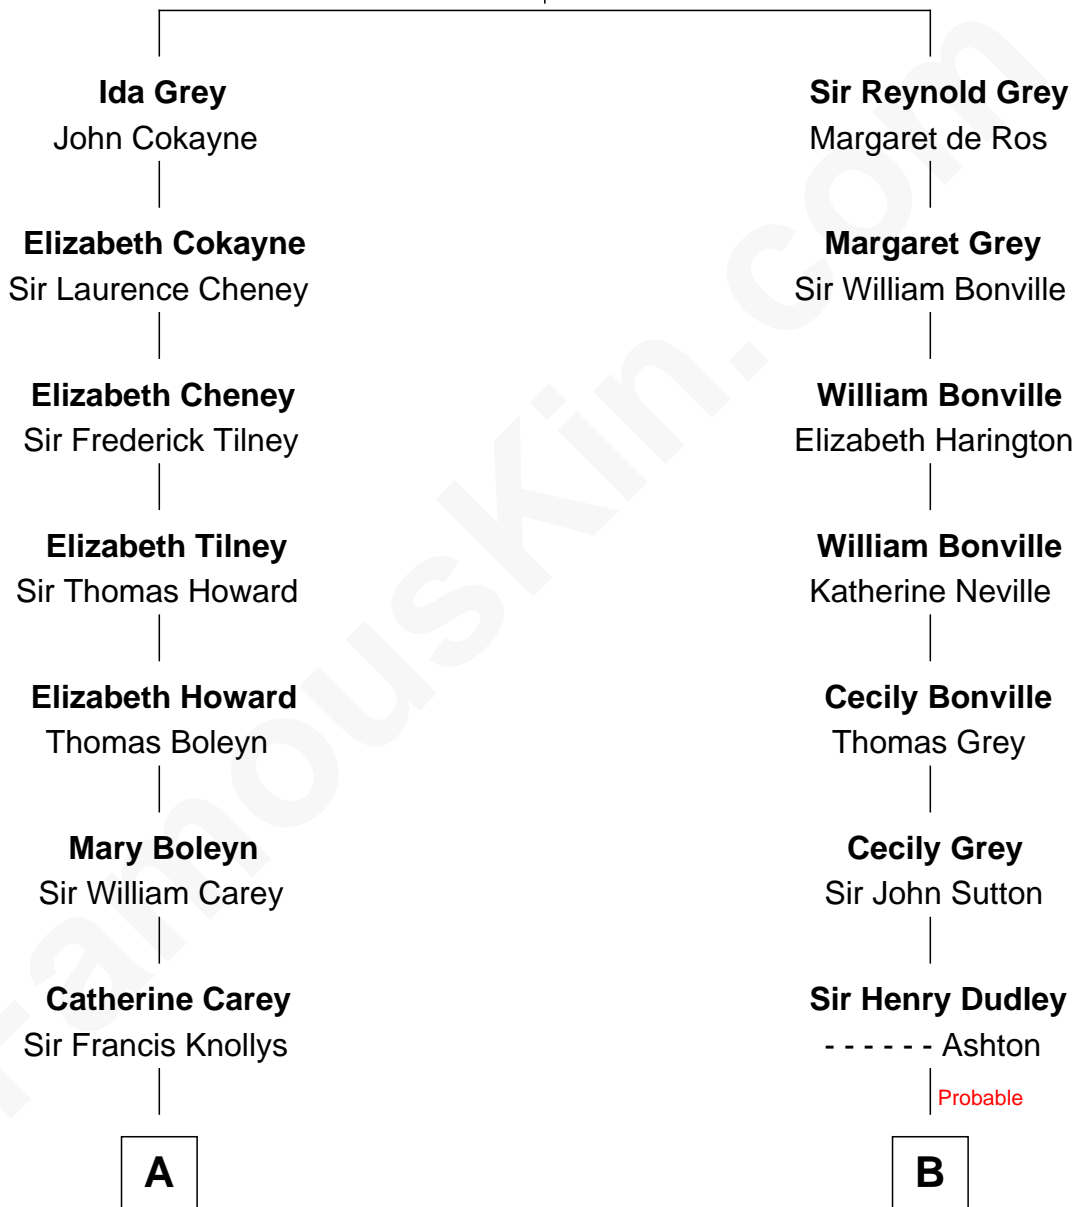

FamousKin.com

Relationship Chart of

Edith (Bolling) Wilson

First Lady of President Woodrow Wilson

17th cousin 3 times removed of

Keri Russell

TV and Movie Actress

Sir Reynold de Grey
Eleanor le Strange

C

Karl Joseph Fish
Mary Emma McNeil

Emma Inez Fish
Kermit Sylvester Stephens

Stephanie Stephens
David Harold Russell

Keri Russell
TV and Movie Actress

FamousKin.com