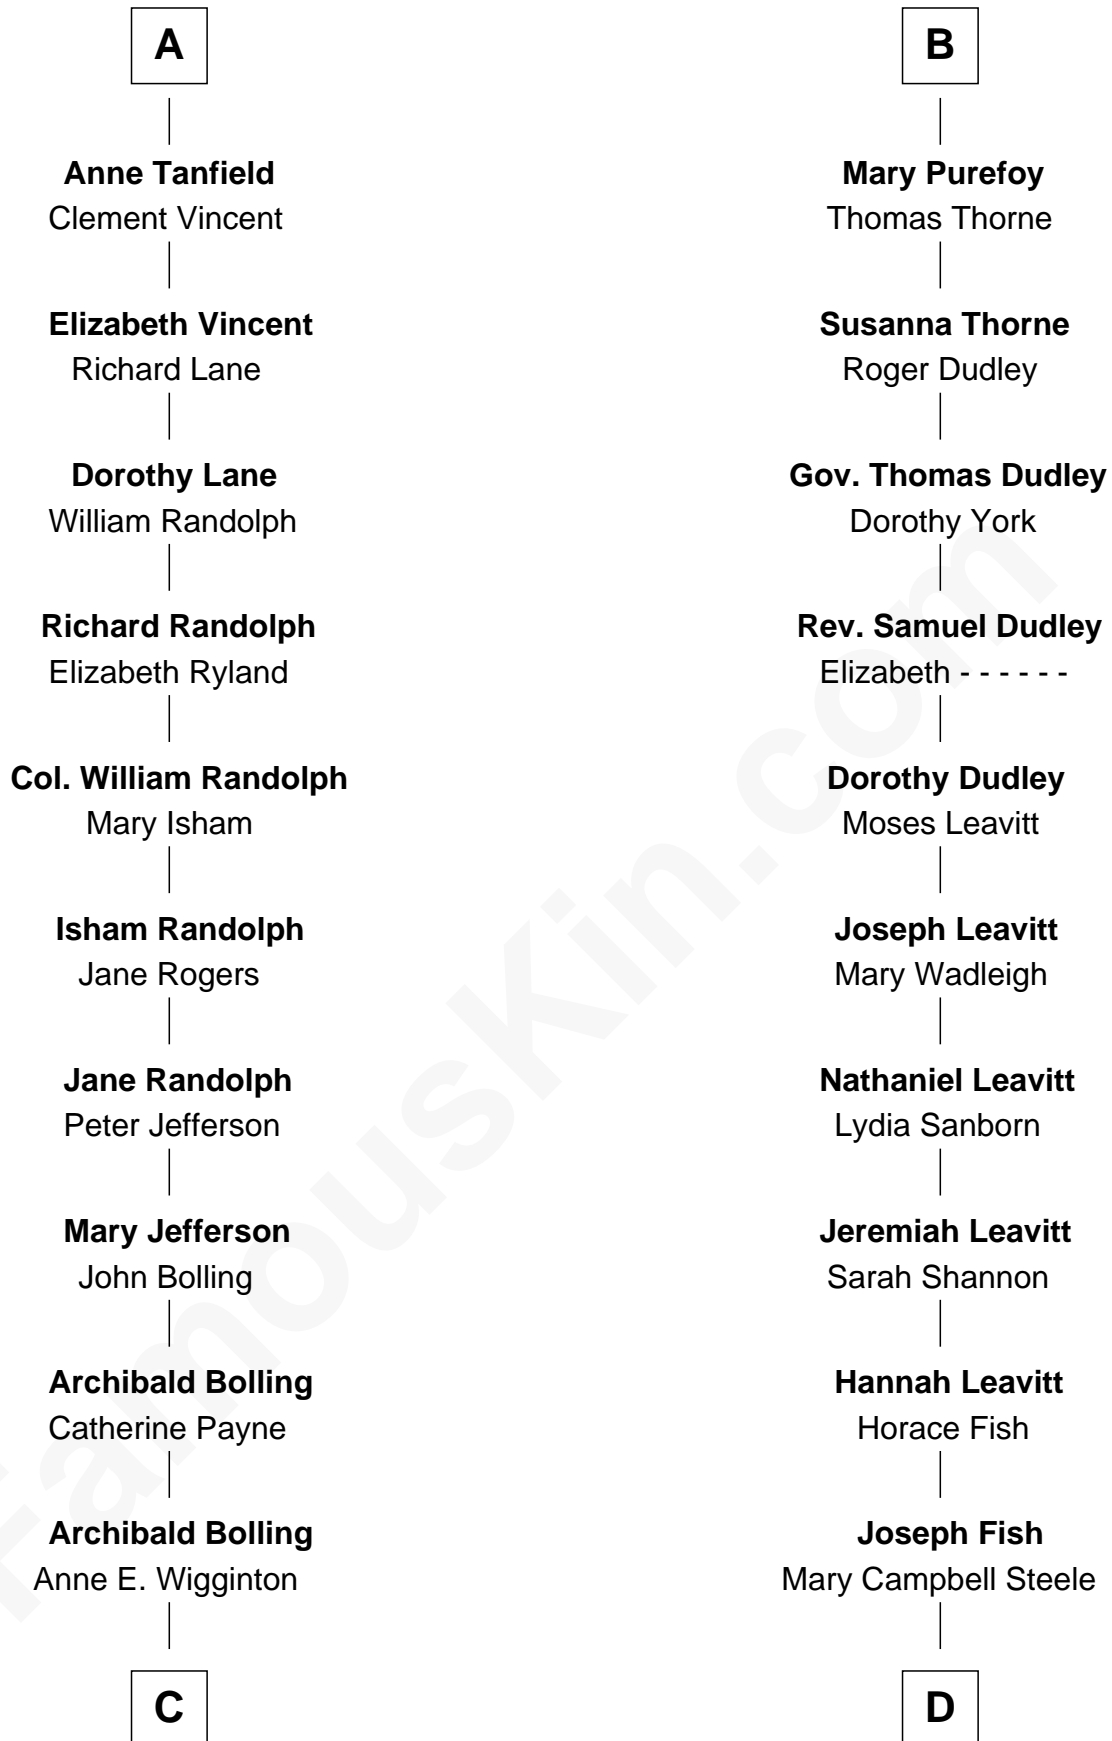

FamousKin.com

Relationship Chart of

Edith (Bolling) Wilson

First Lady of President Woodrow Wilson

18th cousin 3 times removed of

Keri Russell

TV and Movie Actress

Sir John Howard

Alice de Bois

Sir Robert Howard

Margaret de Scales

Sir John Howard

Alice Tendring

Sir Robert Howard

Margaret Mowbray

Katherine Howard

Isabel Brome

John Denton

Alice Denton

Nicholas Purefoy

Edward Purefoy

Anne Fettiplace

B

C