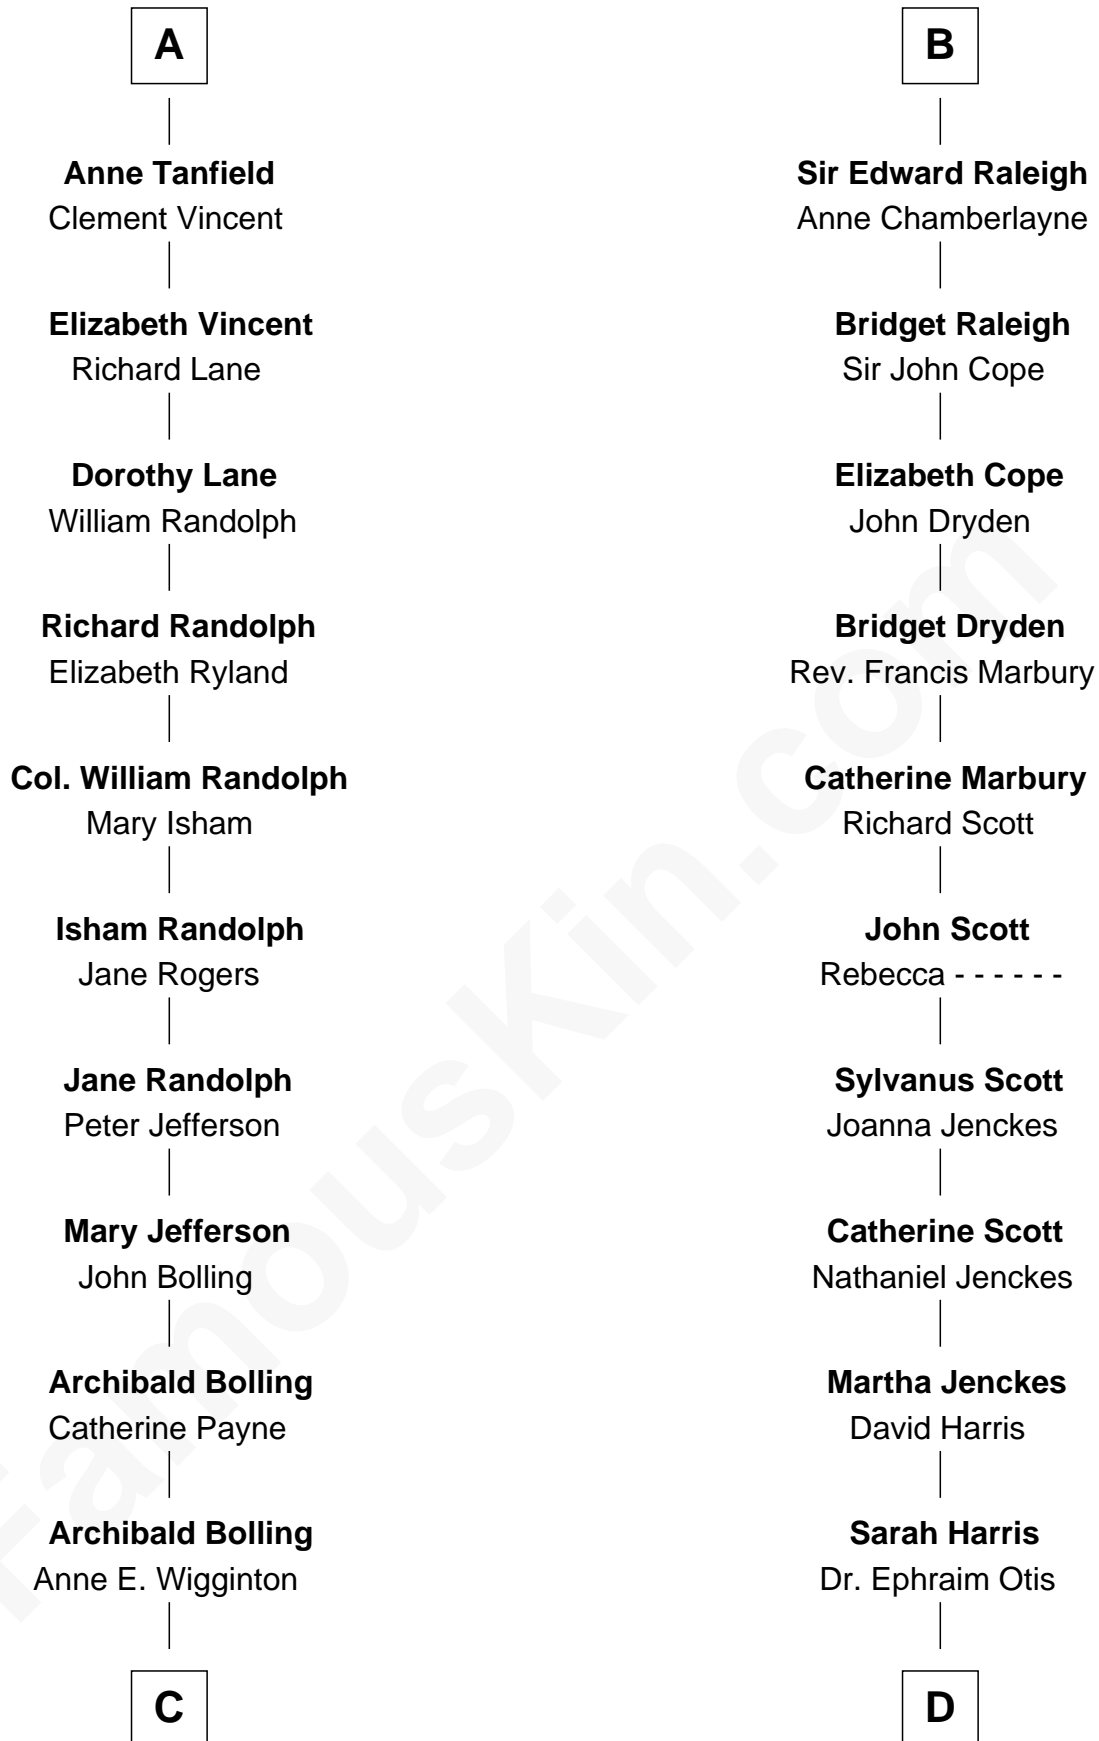

## Relationship Chart of

### Edith (Bolling) Wilson

*First Lady of President Woodrow Wilson*

18th cousin 3 times removed of

**Amelia Earhart**

*Aviation Pioneer*

**Sir Hugh I de Audley**

Iseult de Mortimer

**C**

**William Holcombe Bolling**

Sarah Spiers White

**Edith (Bolling) Wilson**

*First Lady of Woodrow Wilson*

**D**

**Dr. Ephraim Otis**

Mary Cornell

**Isaac Otis**