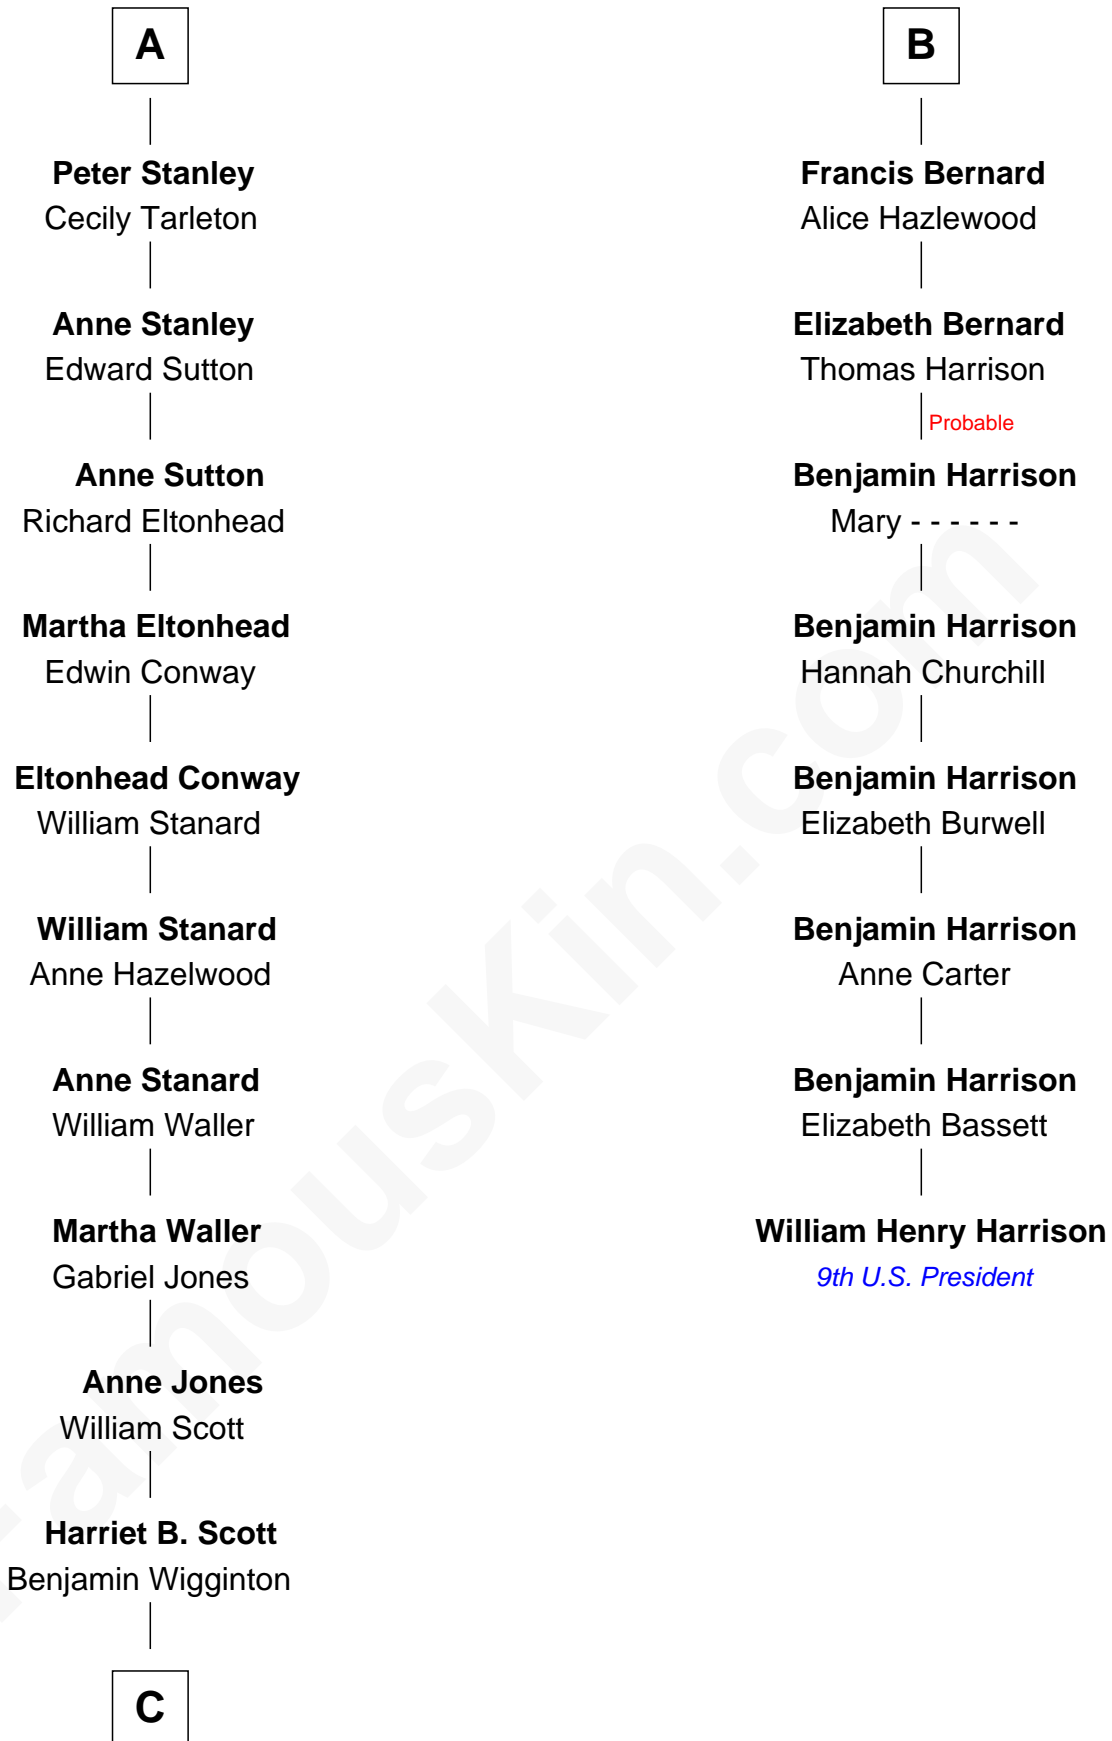

FamousKin.com

Relationship Chart of

Edith (Bolling) Wilson

First Lady of President Woodrow Wilson

14th cousin 5 times removed of

William Henry Harrison

9th U.S. President

C

Anne E. Wigginton

Archibald Bolling

William Holcombe Bolling

Sarah Spiers White

Edith (Bolling) Wilson

First Lady of Woodrow Wilson

FamousKin.com