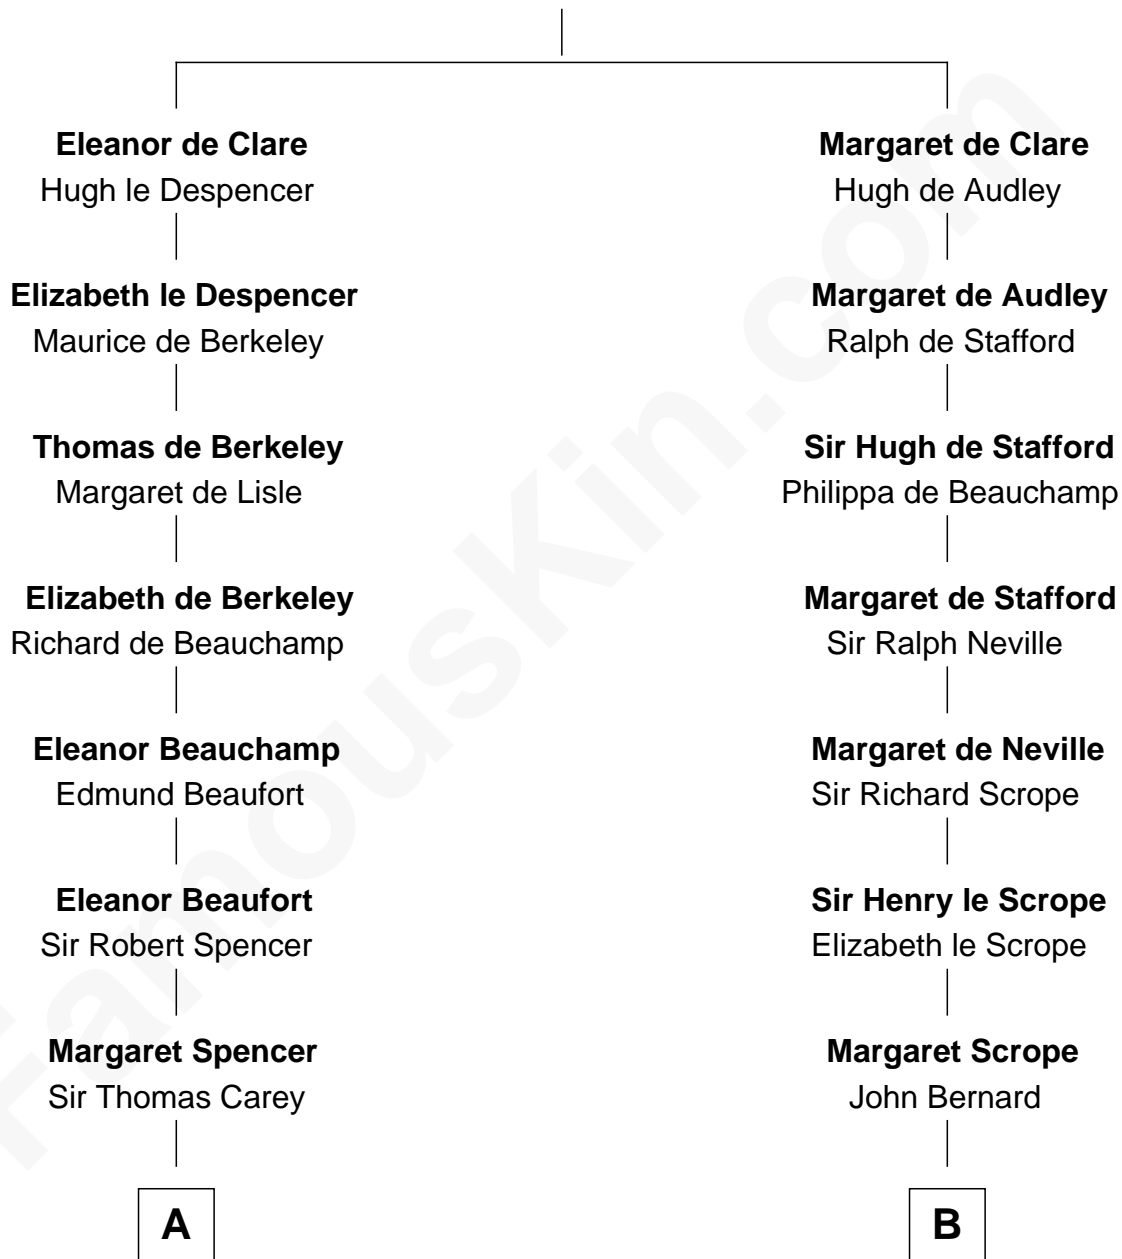

FamousKin.com

Relationship Chart of

Edith (Bolling) Wilson

First Lady of President Woodrow Wilson

16th cousin 3 times removed of

William Henry Harrison

9th U.S. President

Sir Gilbert de Clare

Joan of Acre

C

—
Archibald Bolling

Anne E. Wigginton

—
William Holcombe Bolling

Sarah Spiers White

—
Edith (Bolling) Wilson

First Lady of Woodrow Wilson