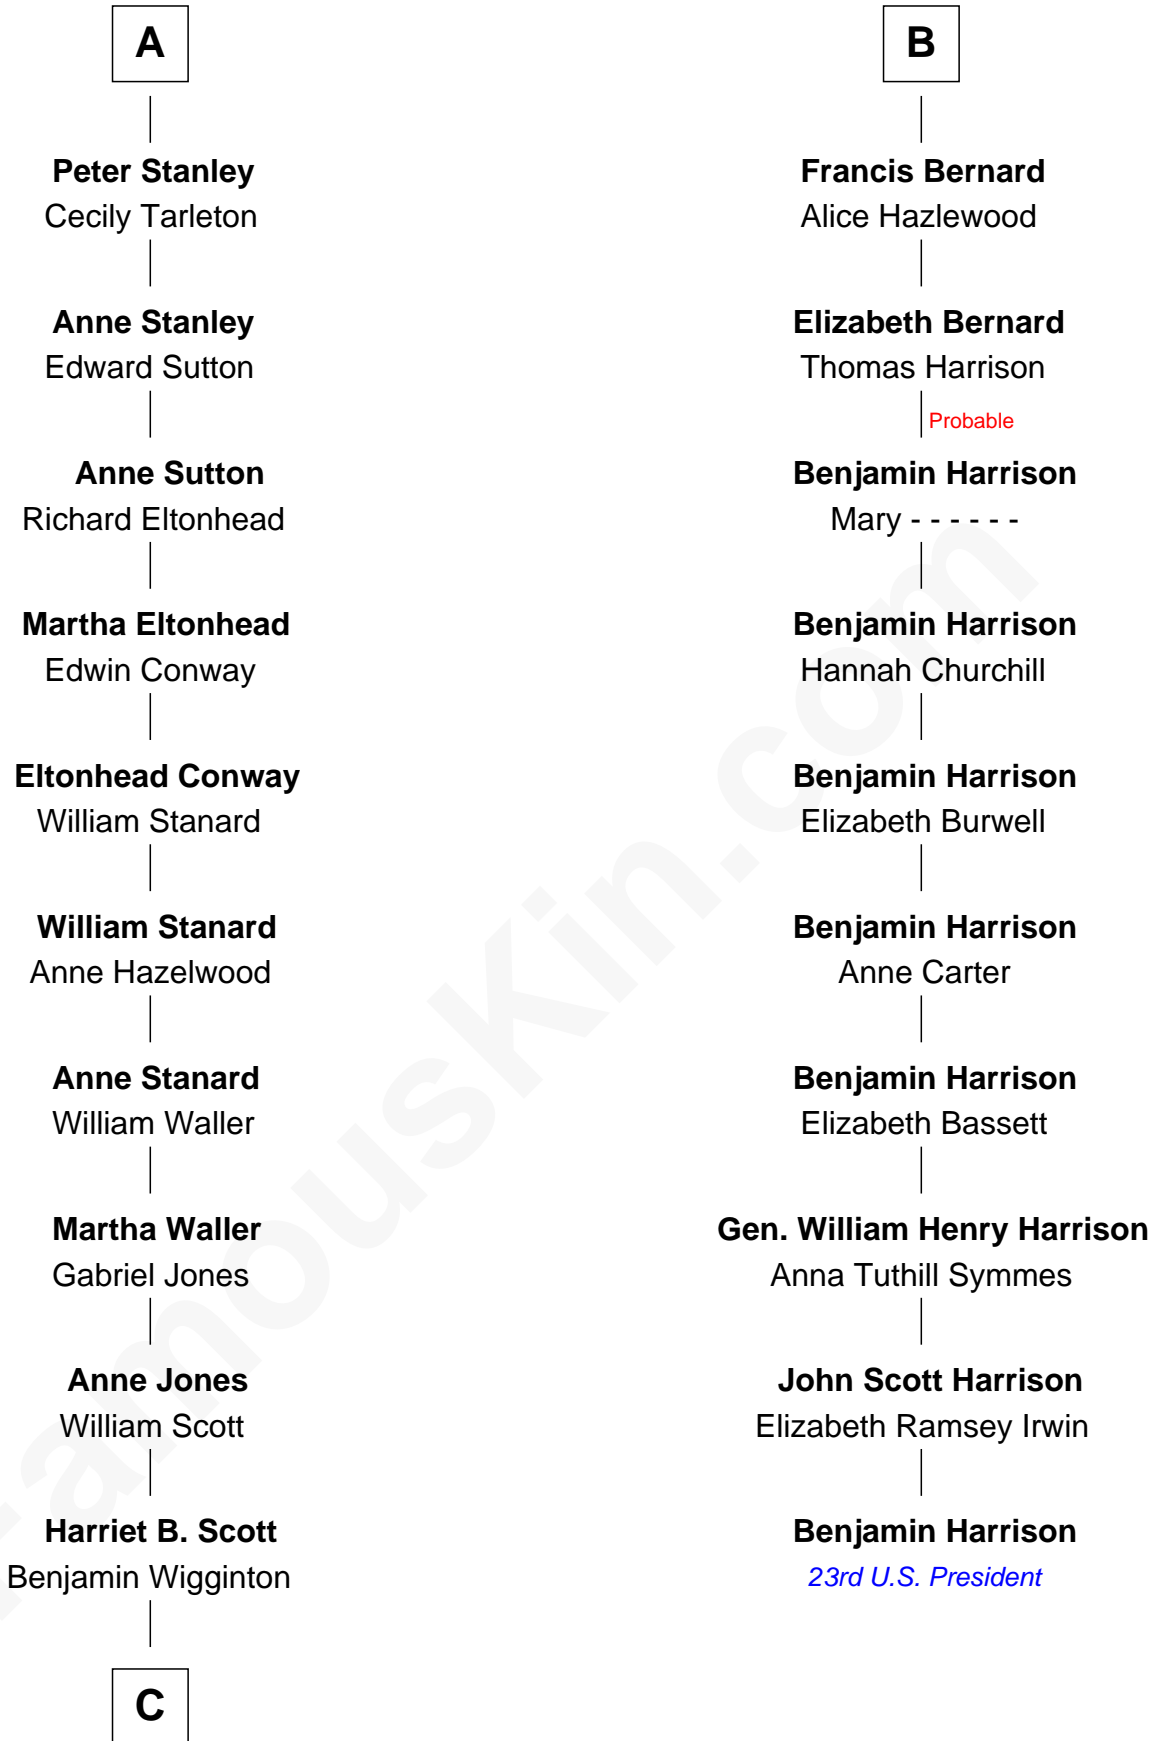

FamousKin.com

Relationship Chart of

Edith (Bolling) Wilson

First Lady of President Woodrow Wilson

16th cousin 3 times removed of

Benjamin Harrison

23rd U.S. President

C

Anne E. Wigginton

Archibald Bolling

William Holcombe Bolling

Sarah Spiers White

Edith (Bolling) Wilson

First Lady of Woodrow Wilson

FamousKin.com