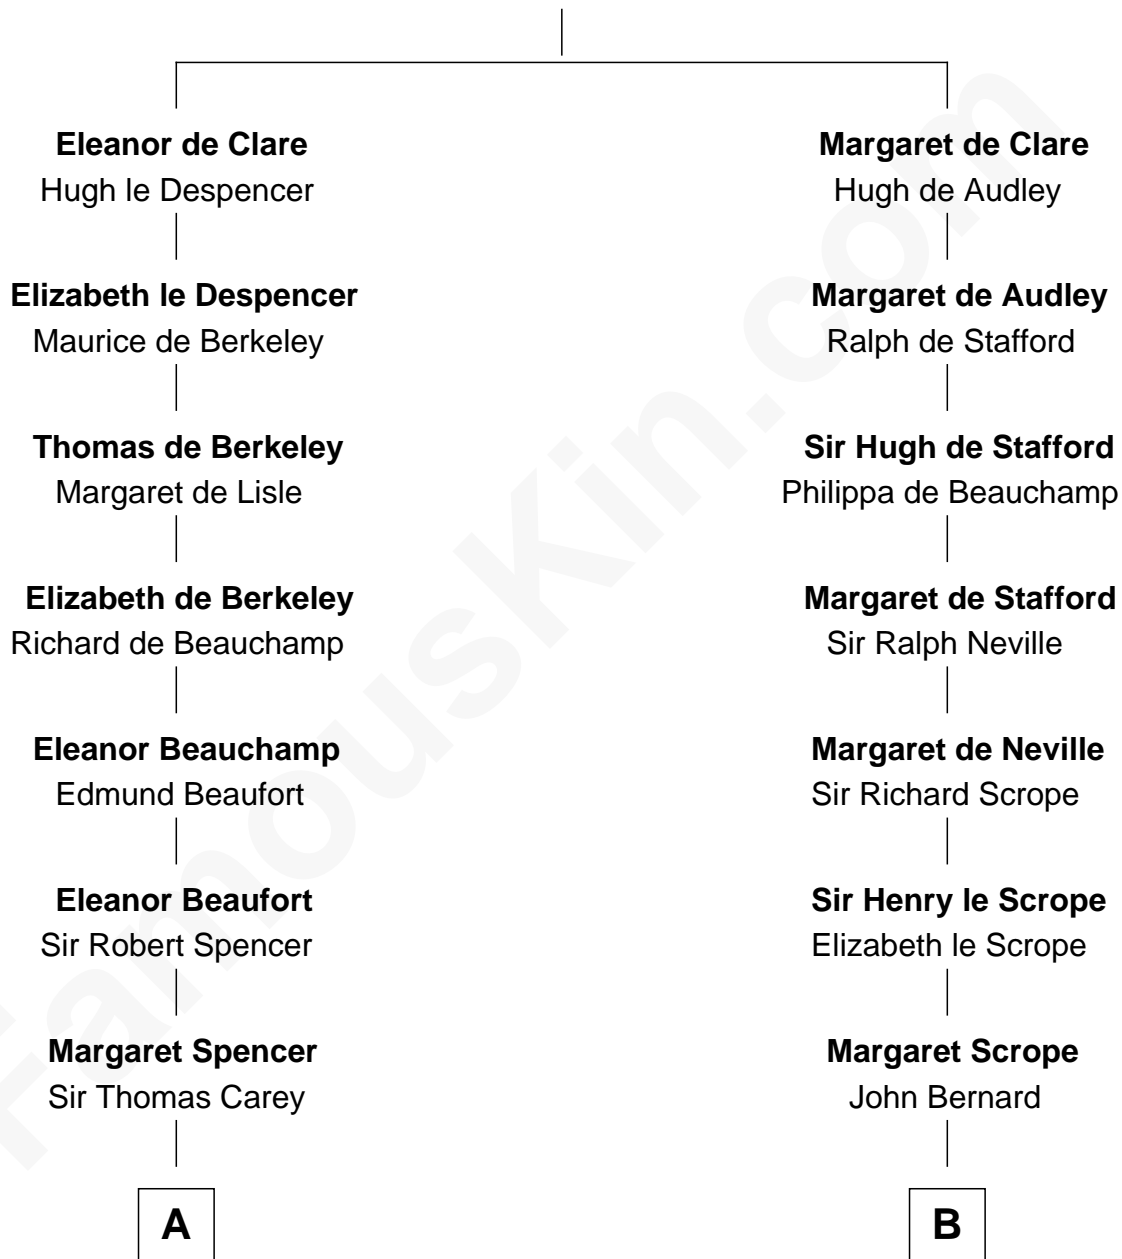

FamousKin.com

Relationship Chart of

Edith (Bolling) Wilson

First Lady of President Woodrow Wilson

18th cousin 1 time removed of

Benjamin Harrison
23rd U.S. President

Sir Gilbert de Clare
Joan of Acre

C

Archibald Bolling
Anne E. Wigginton

William Holcombe Bolling
Sarah Spiers White

Edith (Bolling) Wilson
First Lady of Woodrow Wilson

D

John Scott Harrison
Elizabeth Ramsey Irwin

Benjamin Harrison
23rd U.S. President