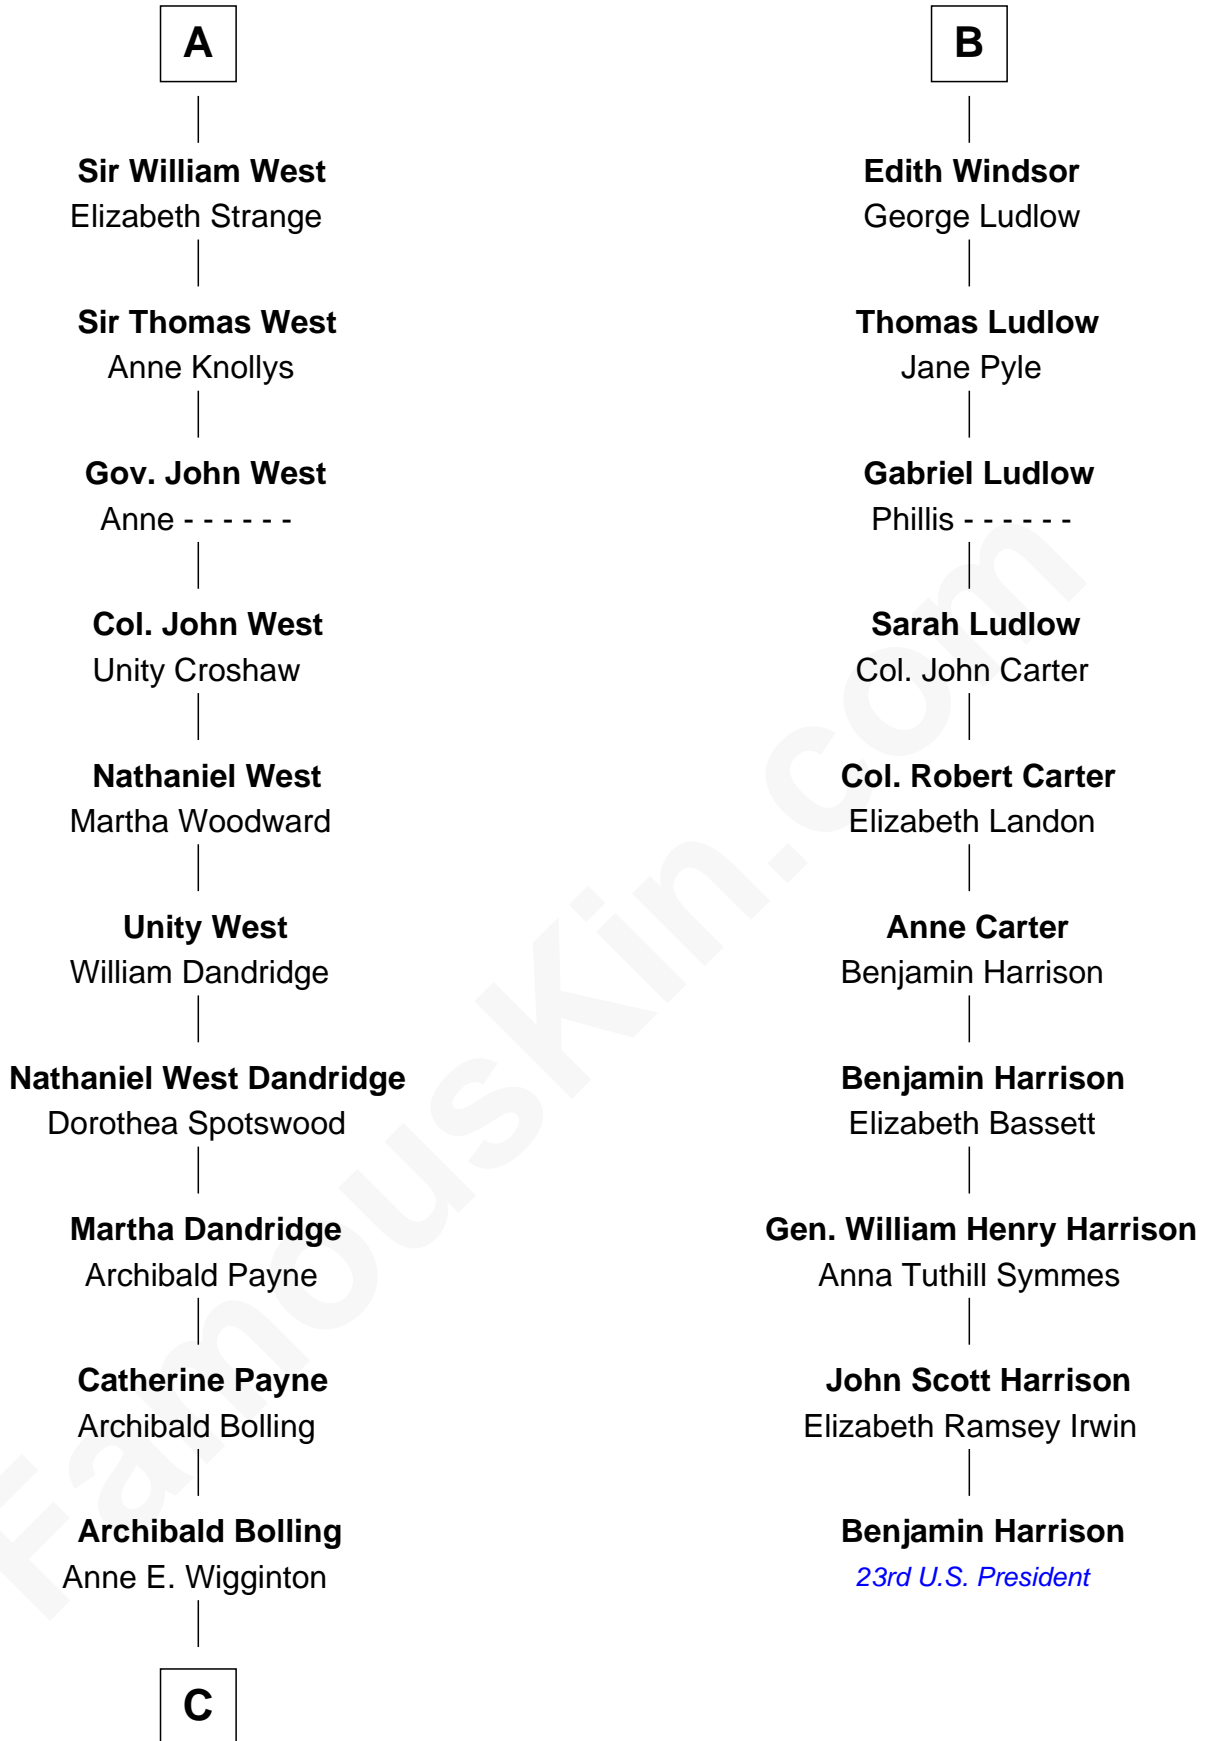

FamousKin.com

Relationship Chart of

Edith (Bolling) Wilson

First Lady of President Woodrow Wilson

16th cousin 2 times removed of

Benjamin Harrison

23rd U.S. President

Sir Hugh de Courtenay

Margaret Botreaux

Katherine Hungerford

Sir Richard West

Sir Thomas West

Eleanor Copley

Sir George West

Elizabeth Morton

A

Elizabeth Stratton

John Andrews

Elizabeth Andrews

Sir Thomas de Windsor

Sir Andrews de Windsor

Elizabeth Blount

B

C

William Holcombe Bolling

Sarah Spiers White

Edith (Bolling) Wilson

First Lady of Woodrow Wilson

FamousKin.com