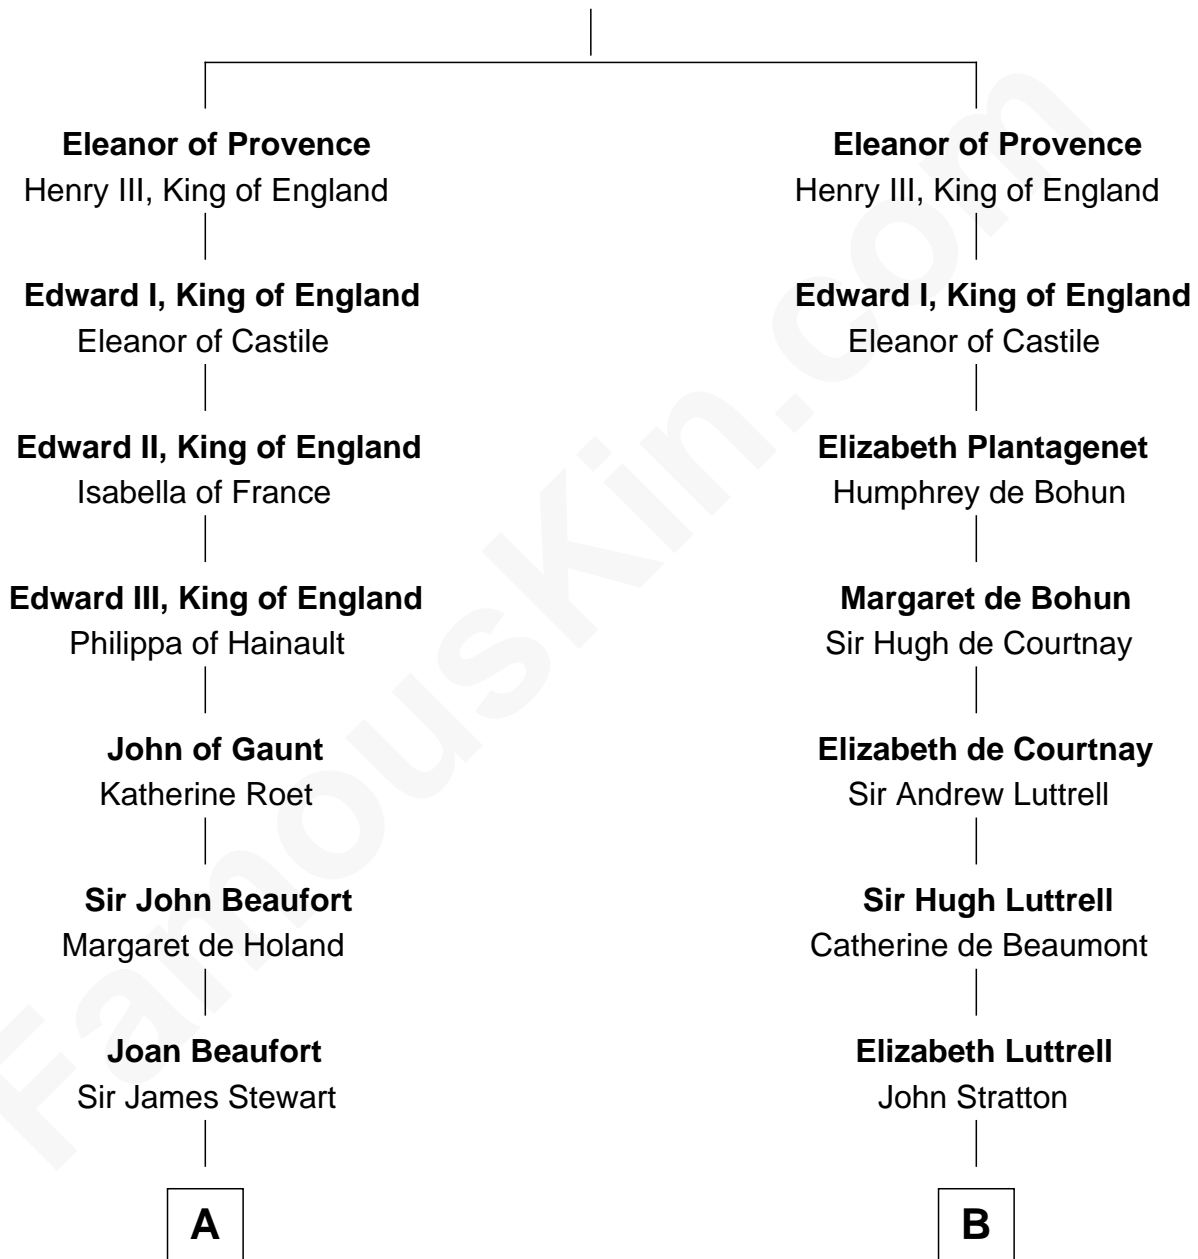

FamousKin.com

Relationship Chart of

Edith (Bolling) Wilson

First Lady of President Woodrow Wilson

19th cousin 1 time removed of

Benjamin Harrison

23rd U.S. President

Ramon Berenguer IV of Provence

Beatrice of Savoy

C

Catherine Payne
Archibald Bolling

Archibald Bolling
Anne E. Wigginton

William Holcombe Bolling
Sarah Spiers White

Edith (Bolling) Wilson
First Lady of Woodrow Wilson

D

Gen. William Henry Harrison
Anna Tuthill Symmes

John Scott Harrison
Elizabeth Ramsey Irwin

Benjamin Harrison
23rd U.S. President

FamousKin.com