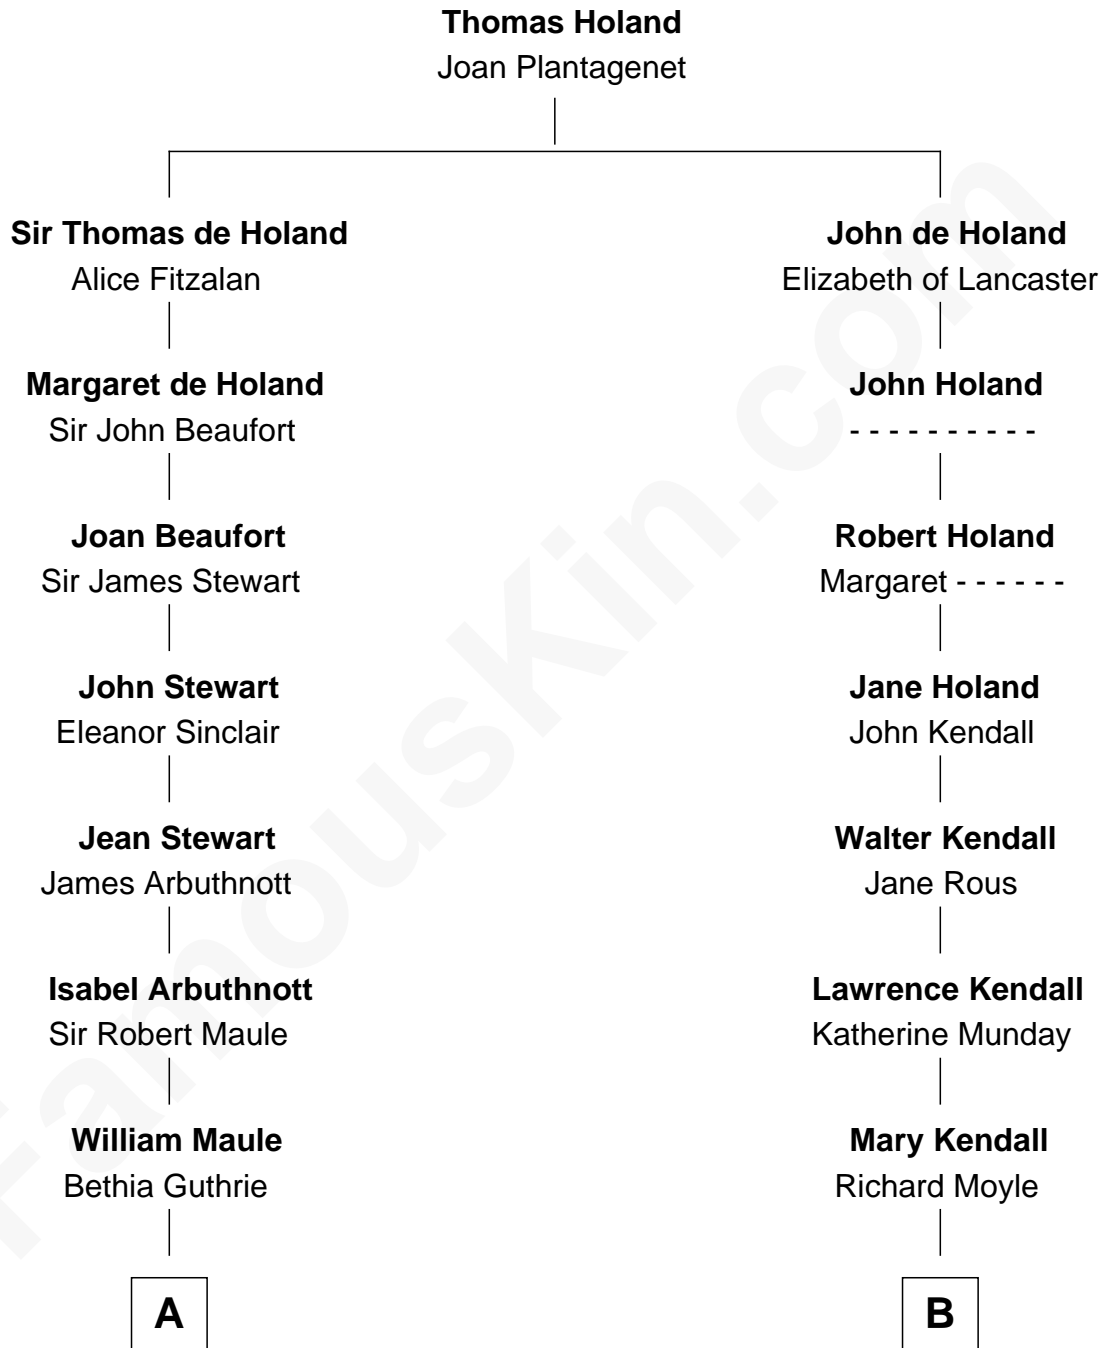

FamousKin.com

Relationship Chart of

Edith (Bolling) Wilson

First Lady of President Woodrow Wilson

16th cousin 4 times removed of

Ed Helms

TV and Movie Actor

C