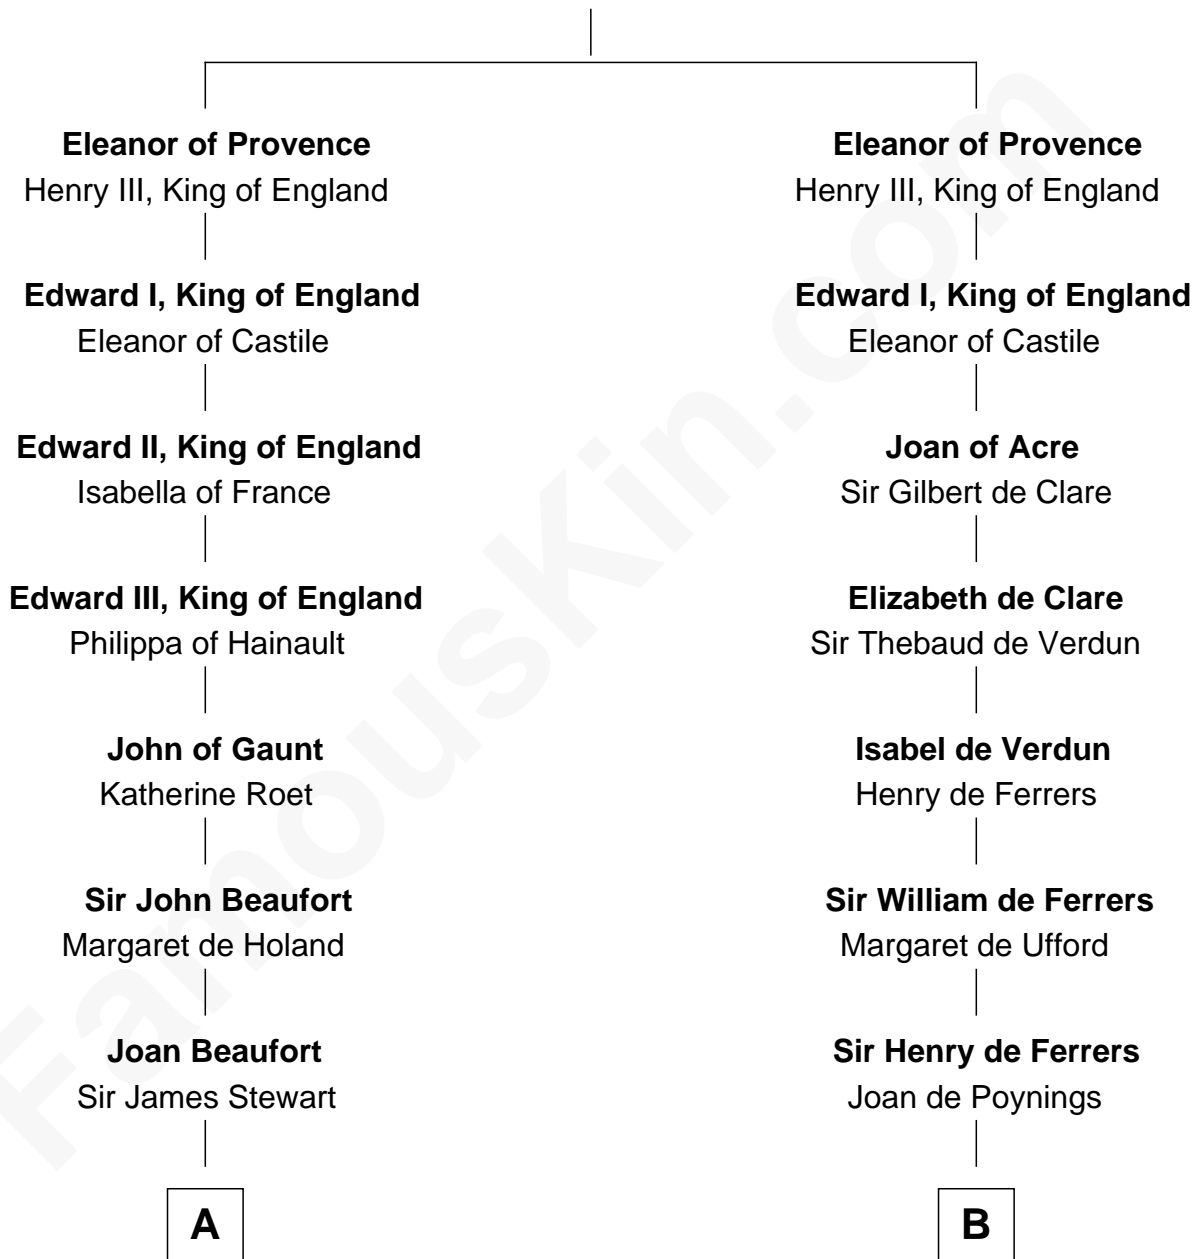

FamousKin.com

Relationship Chart of

Edith (Bolling) Wilson

First Lady of President Woodrow Wilson

20th cousin 1 time removed of

Joseph Wharton

Founder of the Wharton School of Business

Ramon Berenguer IV of Provence

Beatrice of Savoy

C

Catherine Payne
Archibald Bolling

Archibald Bolling
Anne E. Wigginton

William Holcombe Bolling
Sarah Spiers White

Edith (Bolling) Wilson
First Lady of Woodrow Wilson

D

Samuel Rodman
Mary Willett

Thomas Rodman
Mary Borden

Hannah Rodman
Samuel Rowland Fisher

Deborah Fisher
William Wharton

Joseph Wharton
Founder, Wharton School of Business