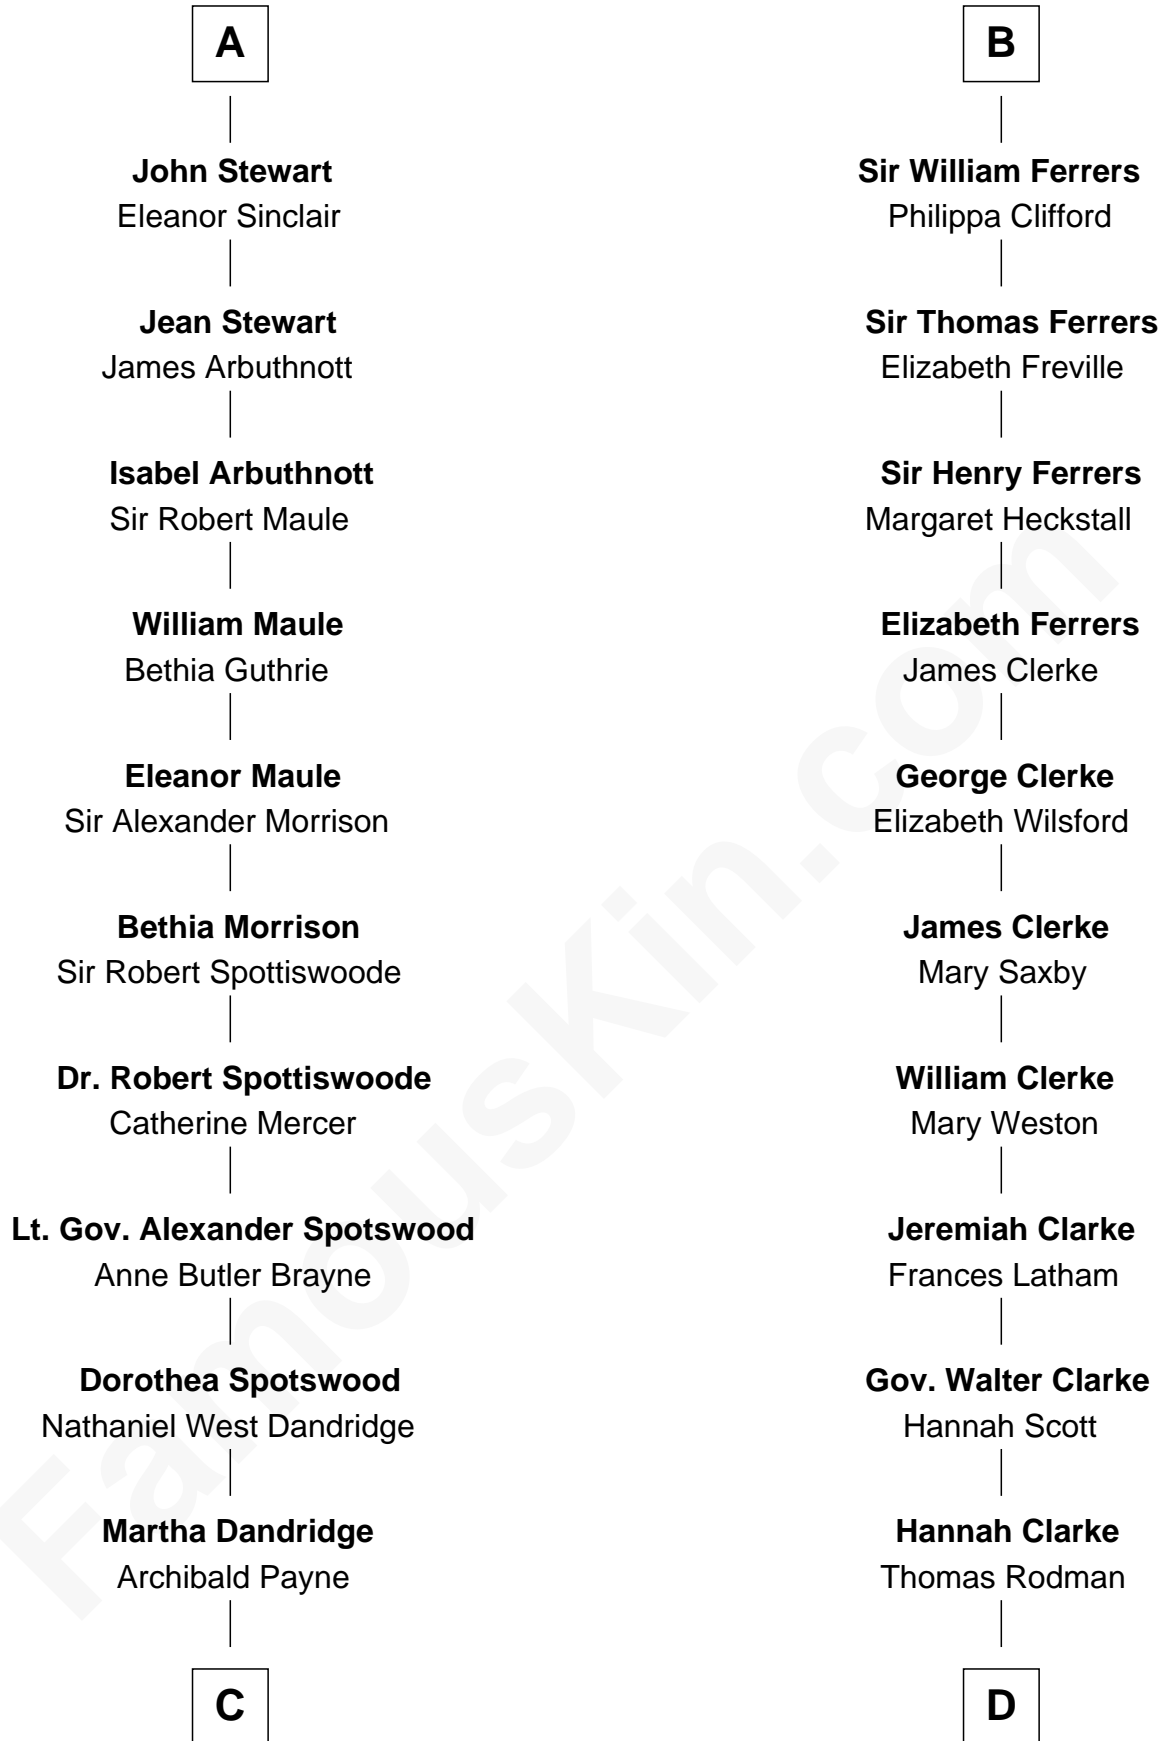

FamousKin.com

Relationship Chart of

Edith (Bolling) Wilson

First Lady of President Woodrow Wilson

20th cousin 1 time removed of

Joseph Wharton

Founder of the Wharton School of Business

Ramon Berenguer IV of Provence

Beatrice of Savoy

C

Catherine Payne
Archibald Bolling

Archibald Bolling
Anne E. Wigginton

William Holcombe Bolling
Sarah Spiers White

Edith (Bolling) Wilson
First Lady of Woodrow Wilson

D

Samuel Rodman
Mary Willett

Thomas Rodman
Mary Borden

Hannah Rodman
Samuel Rowland Fisher

Deborah Fisher
William Wharton

Joseph Wharton
Founder, Wharton School of Business