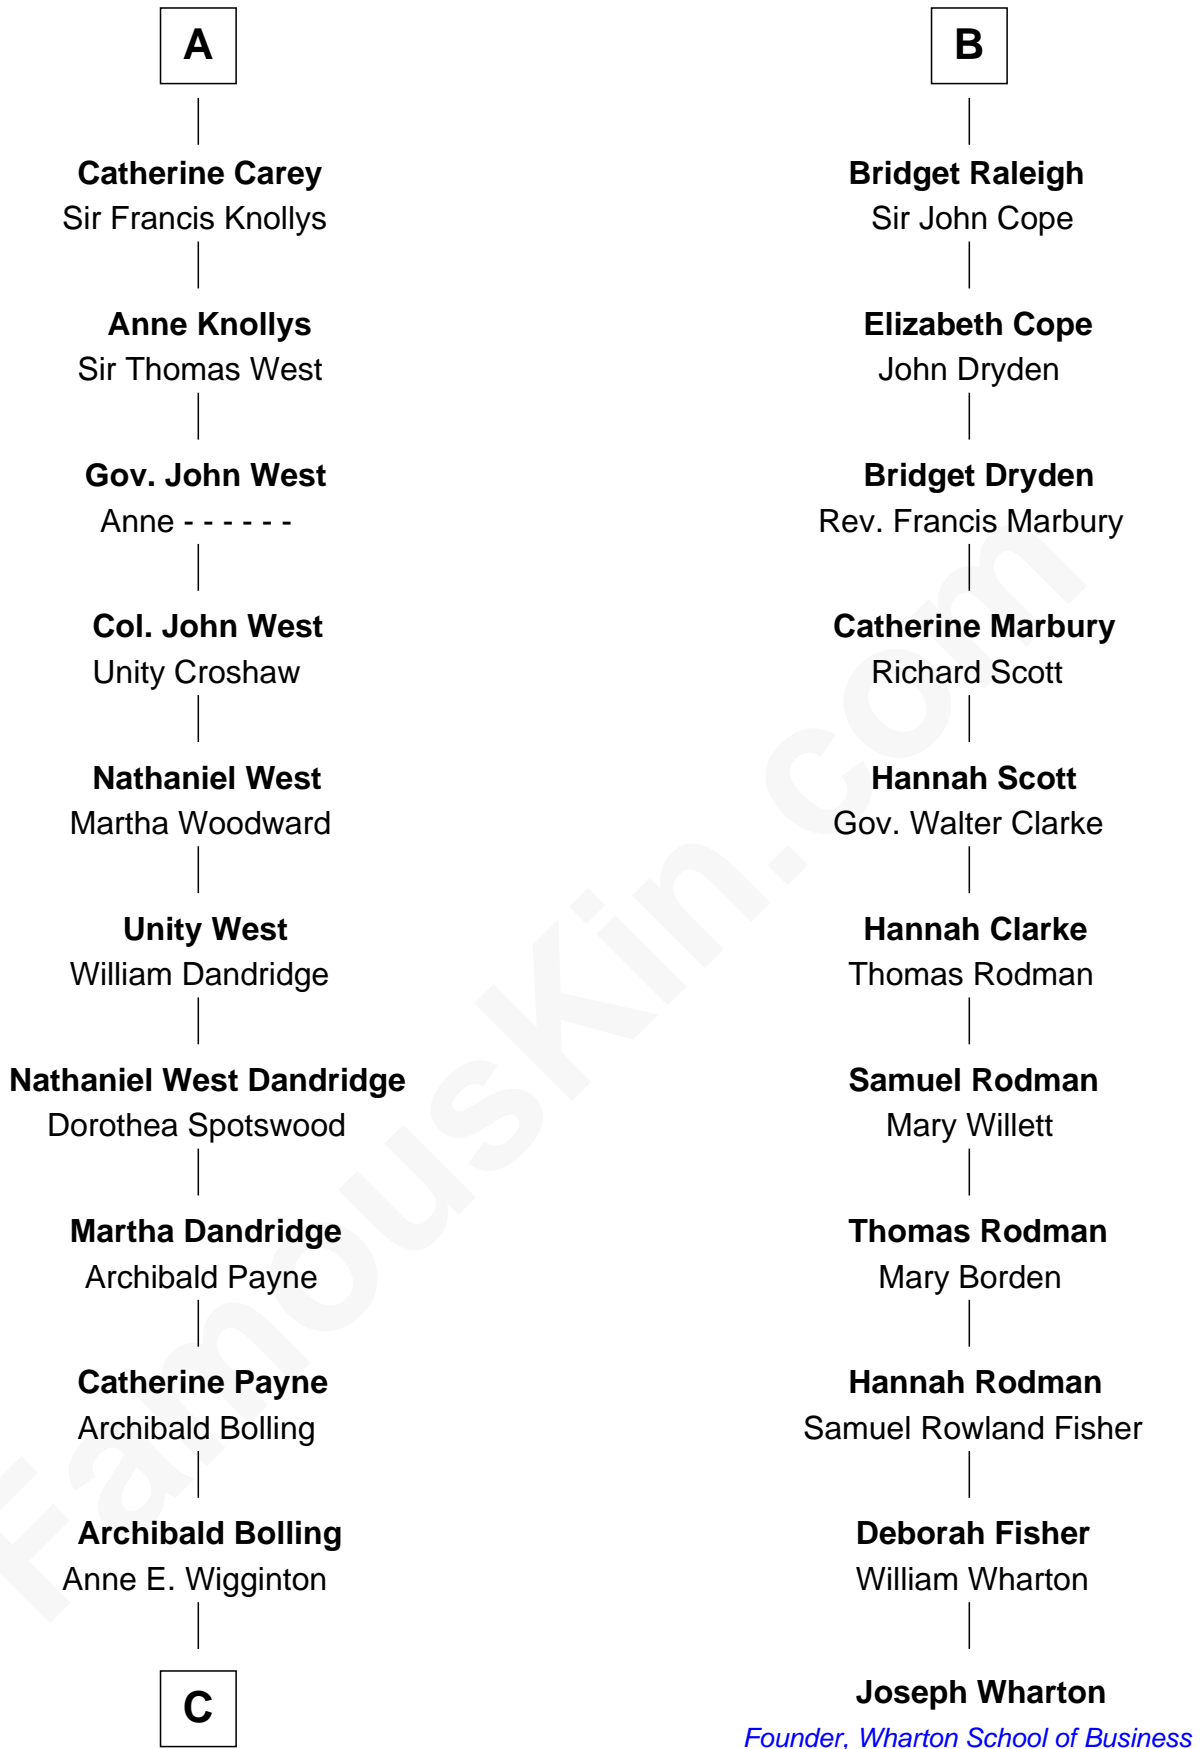

FamousKin.com

Relationship Chart of

Edith (Bolling) Wilson

First Lady of President Woodrow Wilson

17th cousin 1 time removed of

Joseph Wharton

Founder of the Wharton School of Business

C

William Holcombe Bolling

Sarah Spiers White

Edith (Bolling) Wilson

First Lady of Woodrow Wilson

FamousKin.com