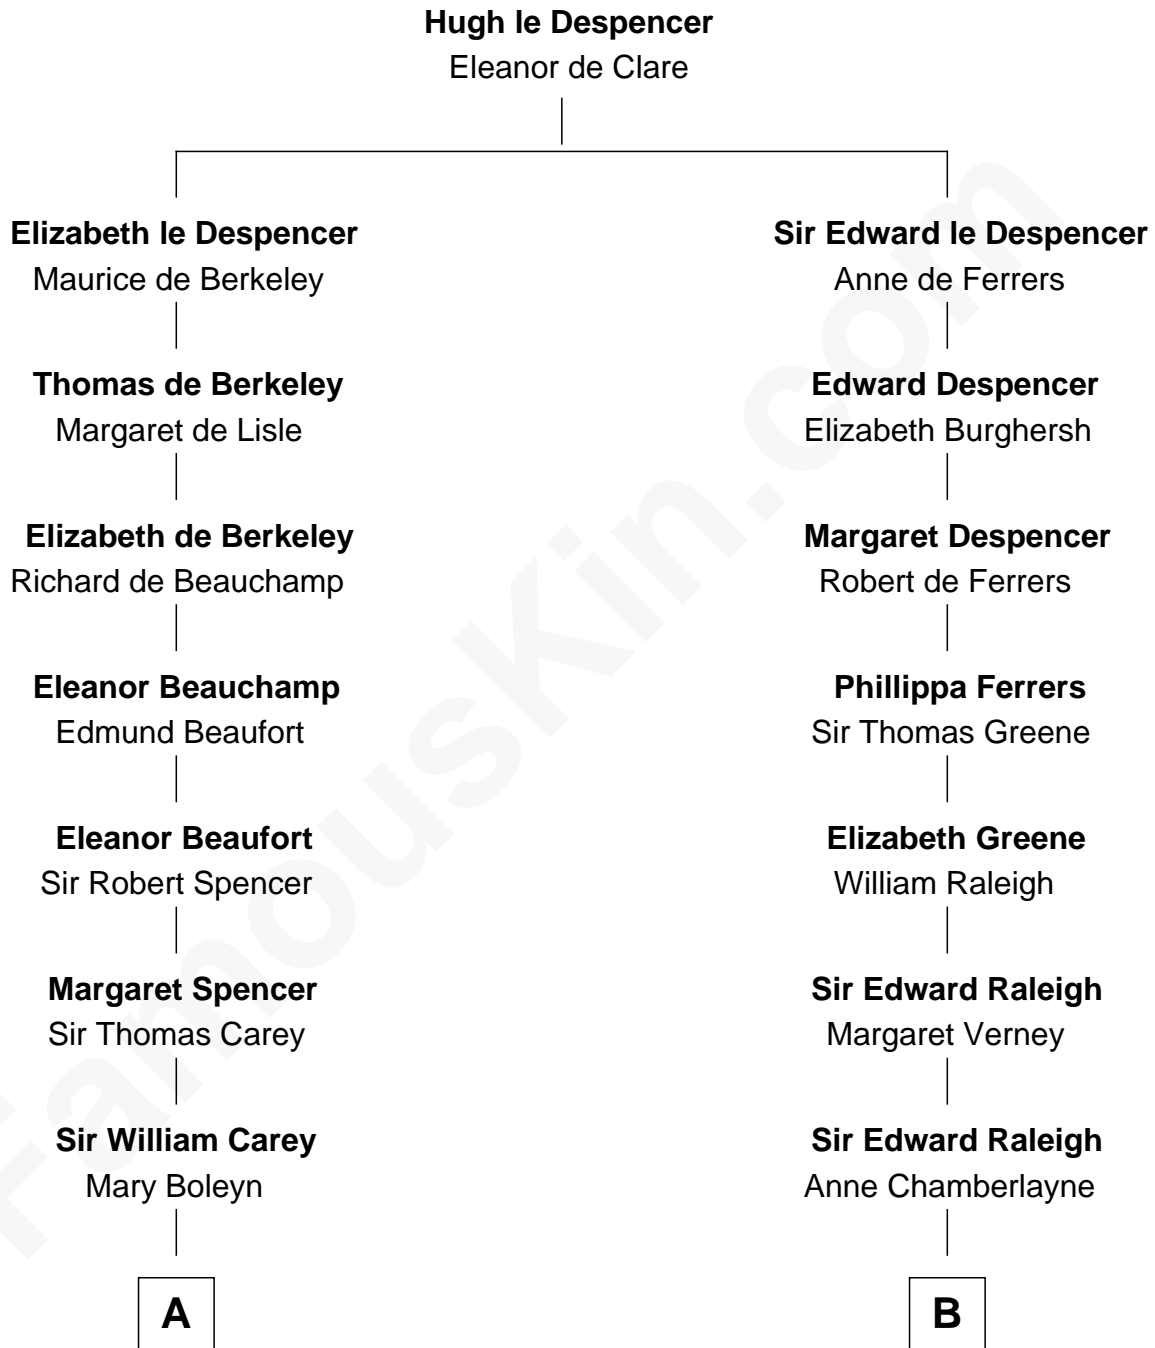

FamousKin.com

Relationship Chart of

Edith (Bolling) Wilson

First Lady of President Woodrow Wilson

17th cousin 1 time removed of

Joseph Wharton

Founder of the Wharton School of Business

C

William Holcombe Bolling

Sarah Spiers White

Edith (Bolling) Wilson

First Lady of Woodrow Wilson

FamousKin.com