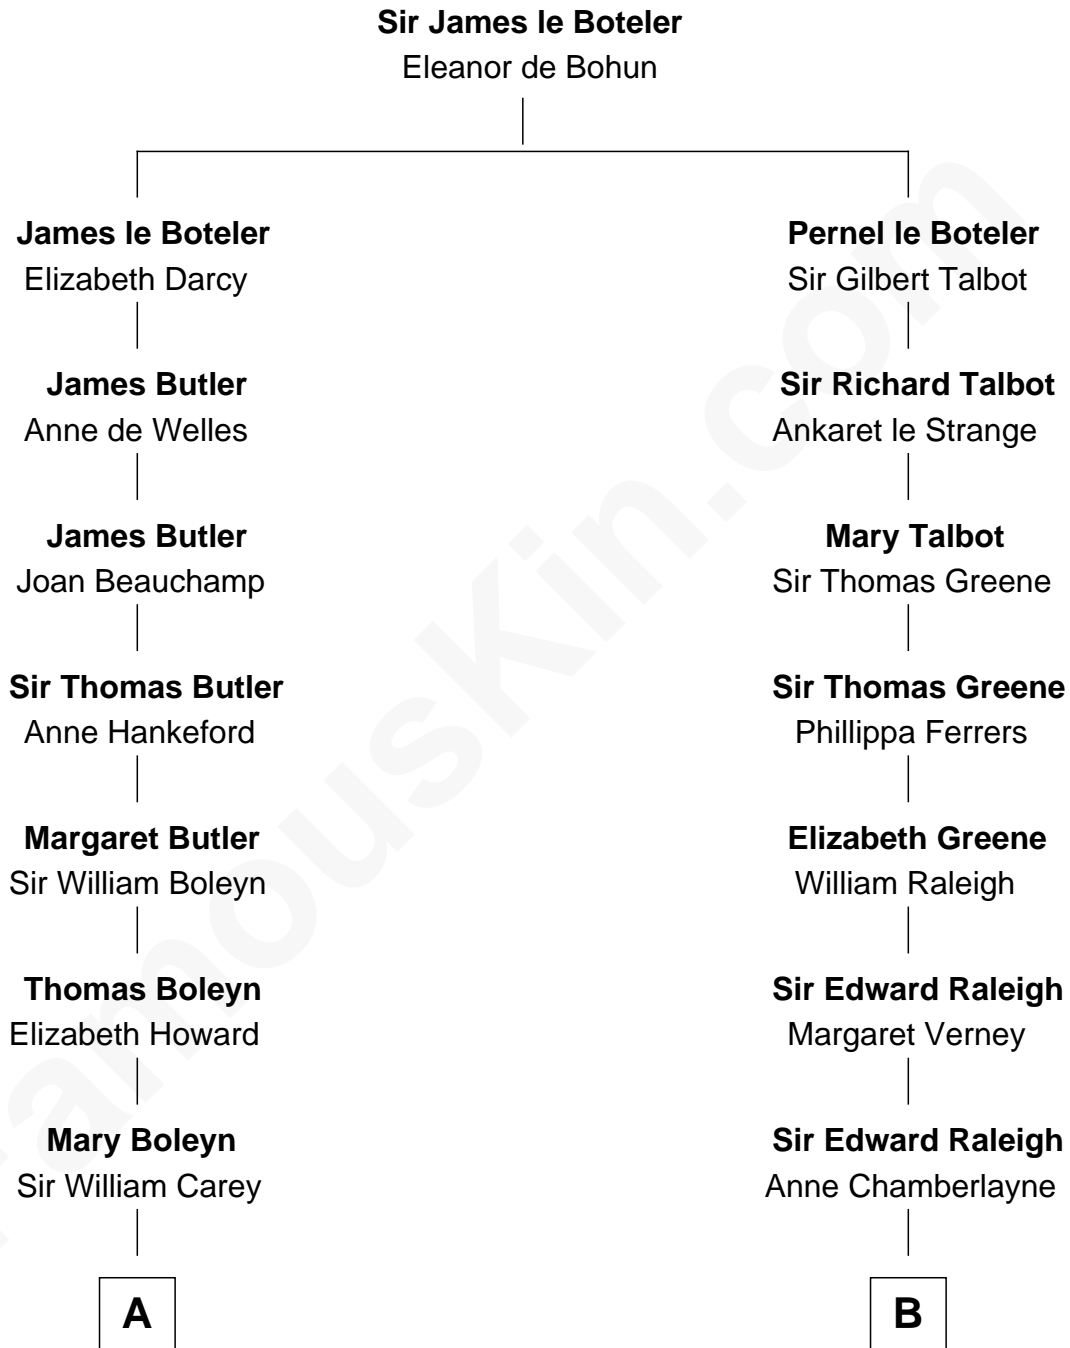

FamousKin.com

Relationship Chart of

Edith (Bolling) Wilson

First Lady of President Woodrow Wilson

17th cousin 1 time removed of

Joseph Wharton

Founder of the Wharton School of Business

Founder, Wharton School of Business

C

William Holcombe Bolling

Sarah Spiers White

Edith (Bolling) Wilson

First Lady of Woodrow Wilson

FamousKin.com