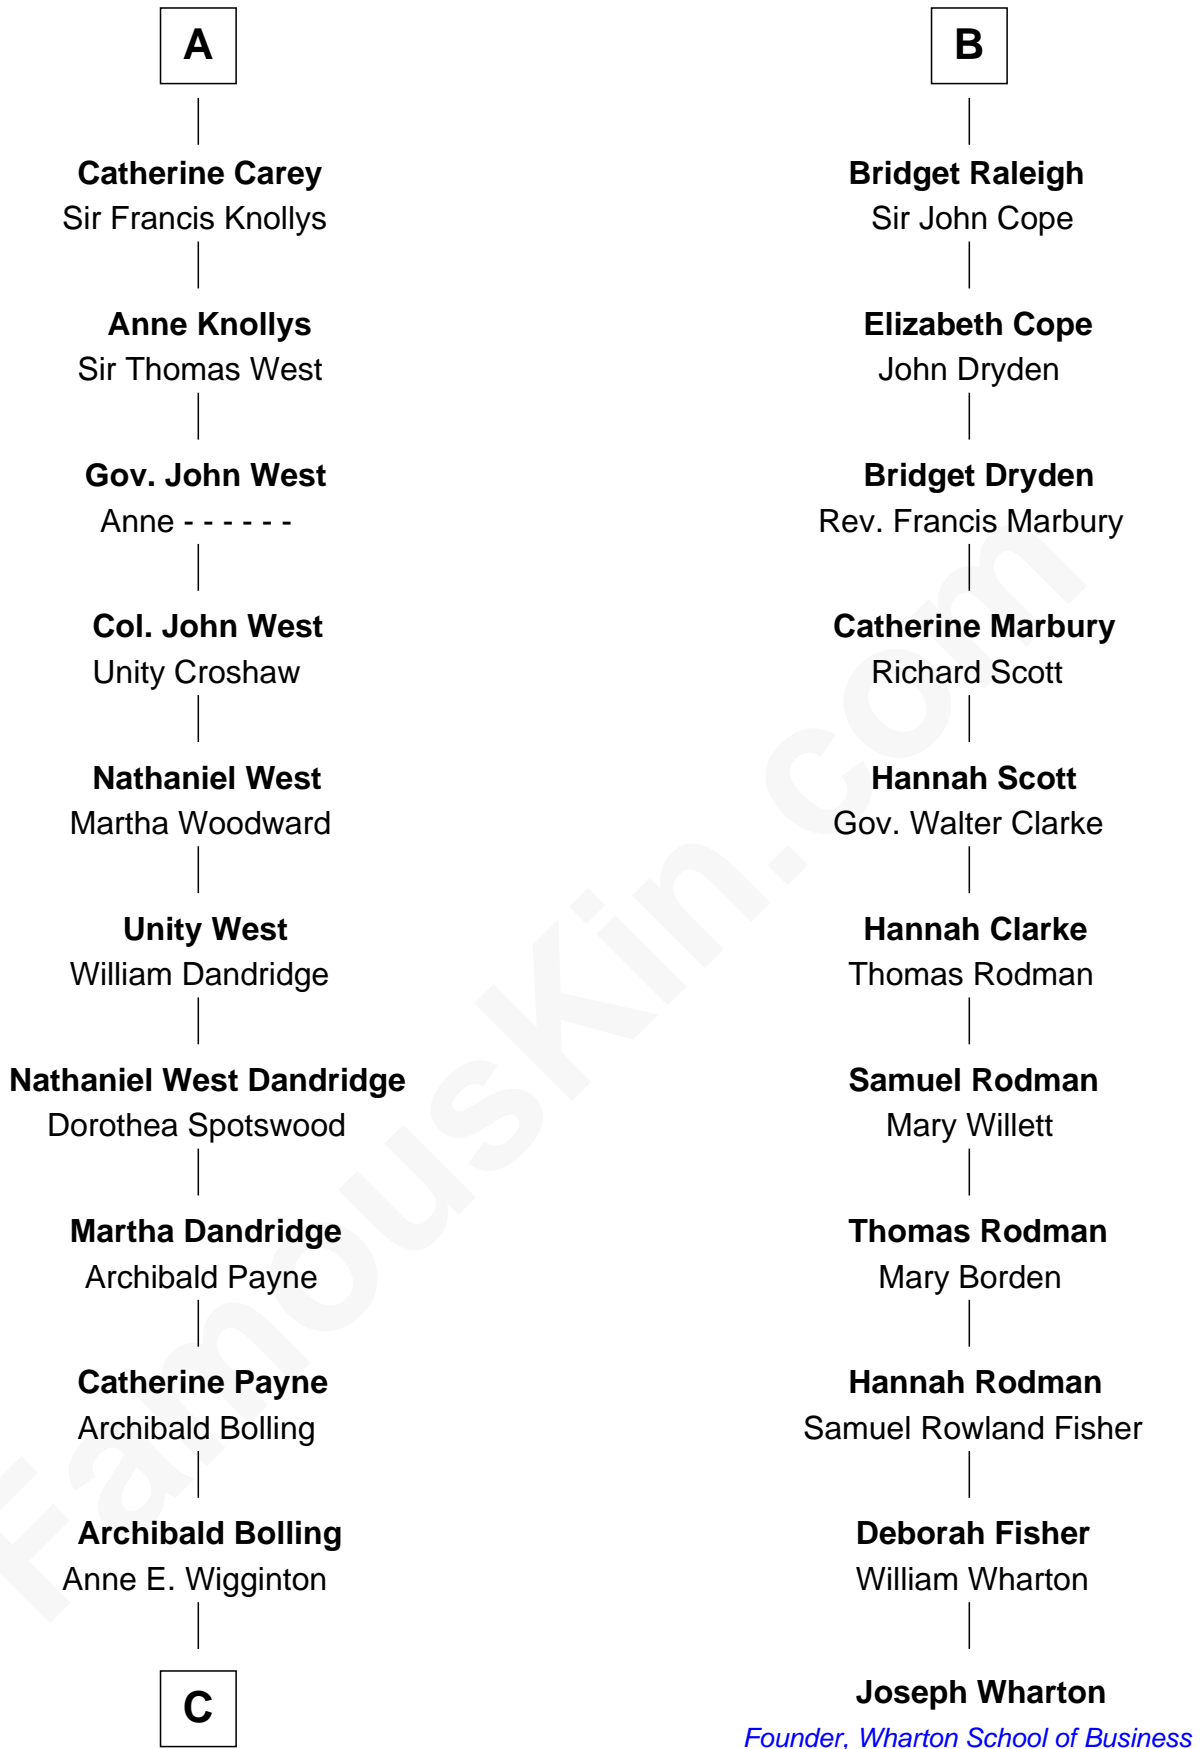

FamousKin.com

Relationship Chart of

Edith (Bolling) Wilson

First Lady of President Woodrow Wilson

17th cousin 1 time removed of

Joseph Wharton

Founder of the Wharton School of Business

Founder, Wharton School of Business

C

William Holcombe Bolling

Sarah Spiers White

Edith (Bolling) Wilson

First Lady of Woodrow Wilson

FamousKin.com