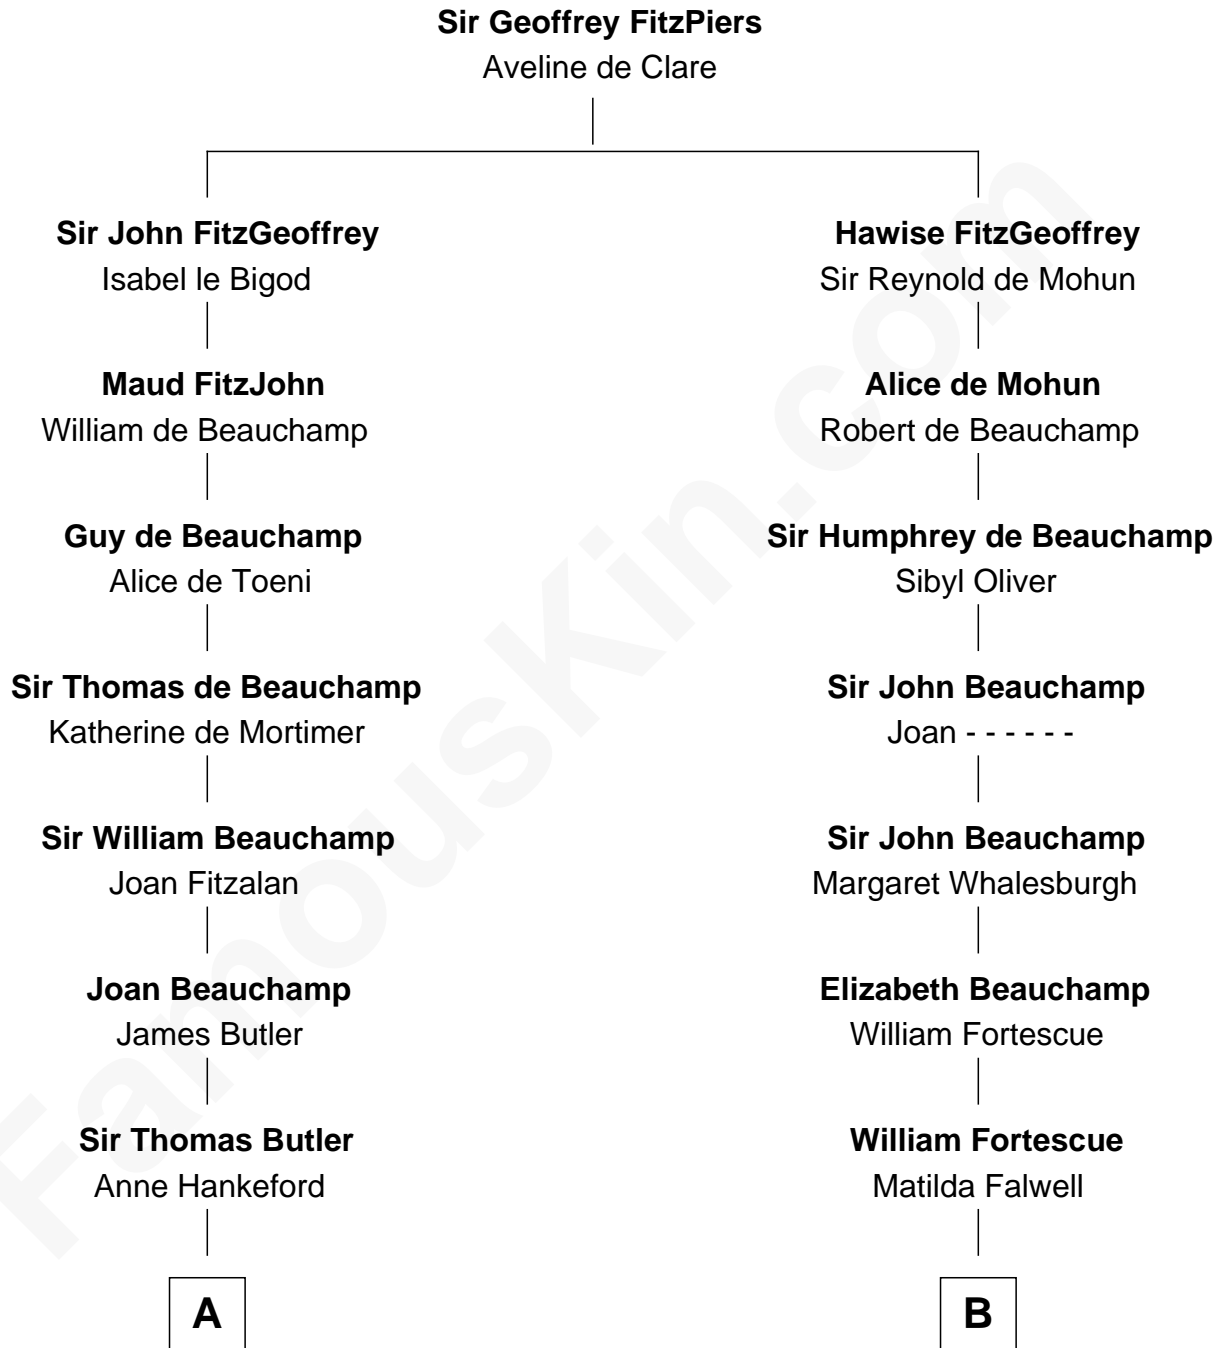

FamousKin.com

Relationship Chart of

Edith (Bolling) Wilson

First Lady of President Woodrow Wilson

20th cousin 1 time removed of

Harriet Beecher Stowe

Author of Uncle Tom's Cabin

C

Martha Dandridge

Archibald Payne

Catherine Payne

Archibald Bolling

Archibald Bolling

Anne E. Wigginton

William Holcombe Bolling

Sarah Spiers White

Edith (Bolling) Wilson

First Lady of Woodrow Wilson

D

Andrew Ward

Diana Hubbard

Roxana Ward

Eli Foote

Roxana Foote