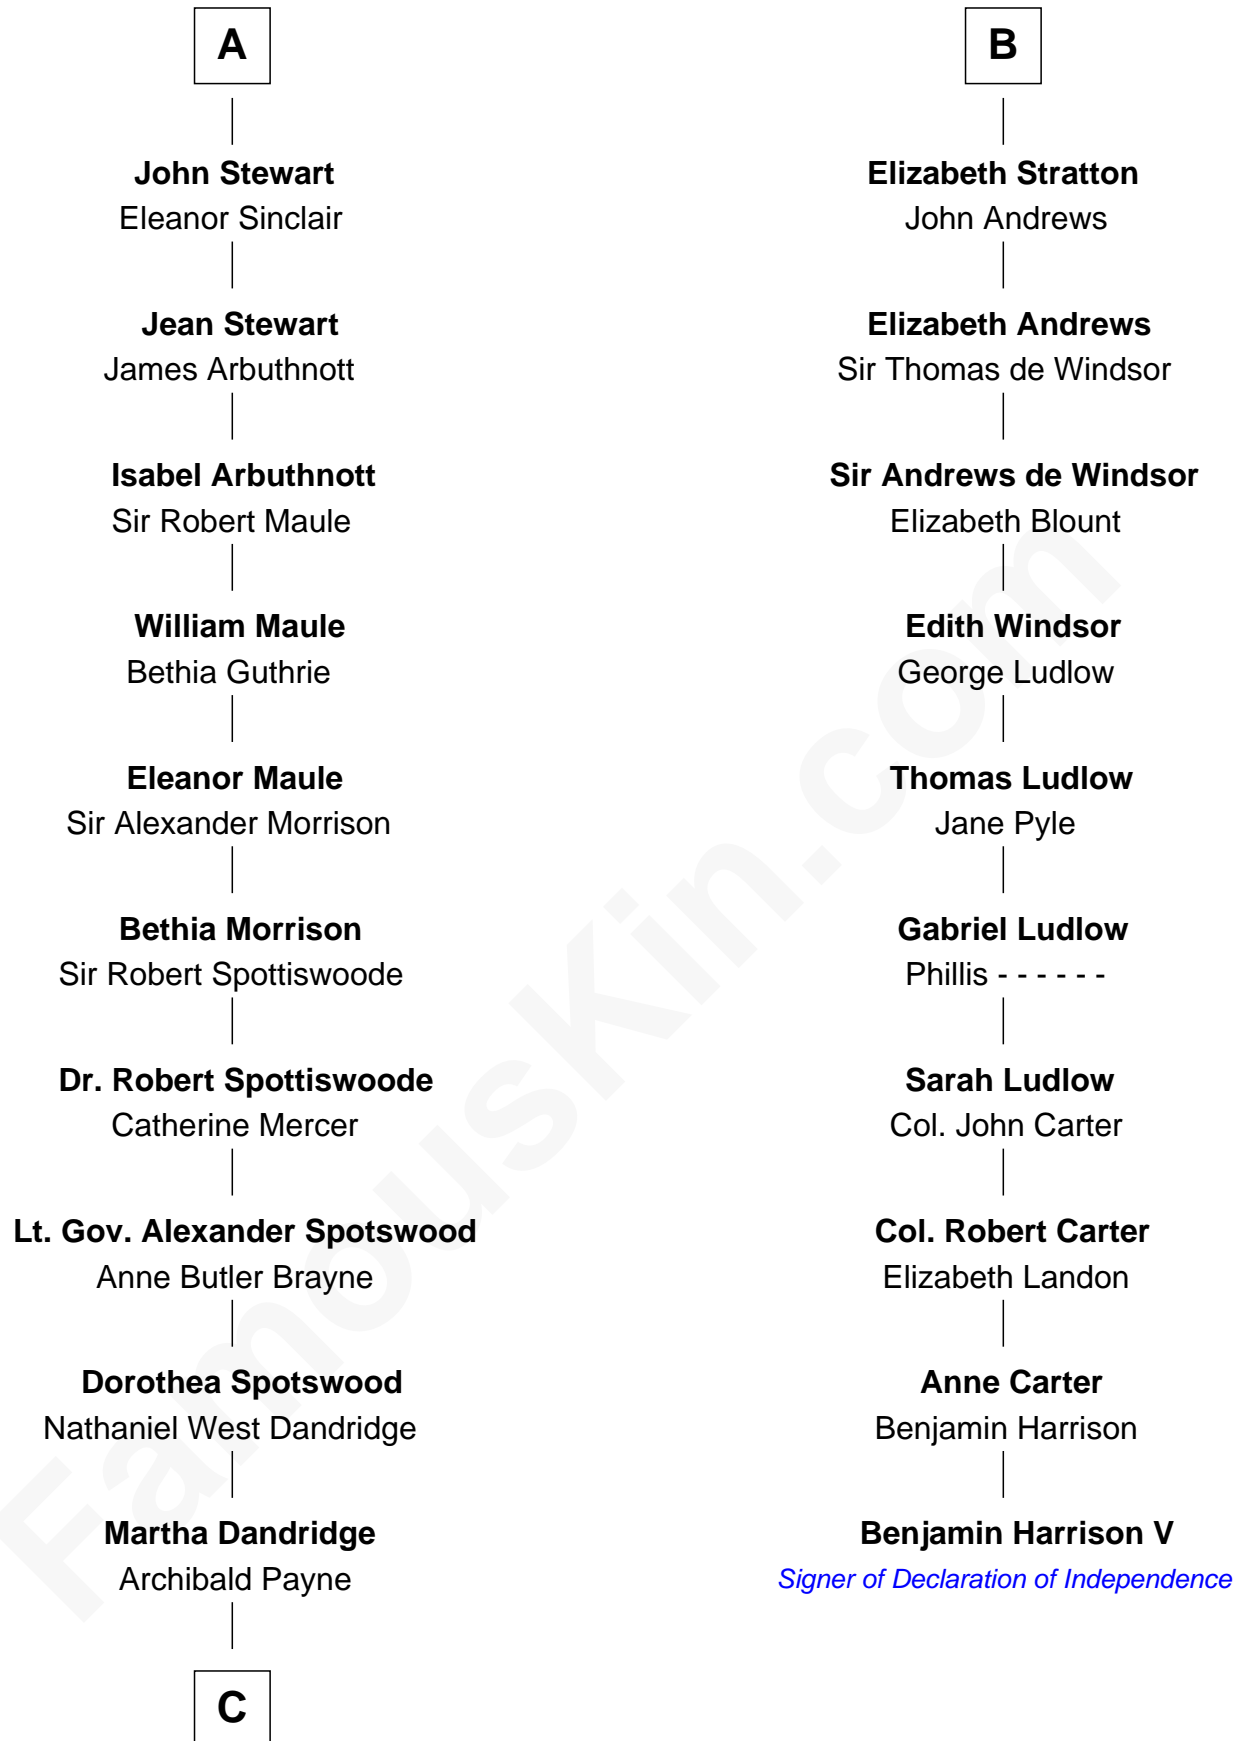

FamousKin.com

Relationship Chart of

Edith (Bolling) Wilson

First Lady of President Woodrow Wilson

16th cousin 4 times removed of

Benjamin Harrison V

Signer of the Declaration of Independence

C

—
Catherine Payne
Archibald Bolling

—
Archibald Bolling
Anne E. Wigginton

—
William Holcombe Bolling
Sarah Spiers White

—
Edith (Bolling) Wilson
First Lady of Woodrow Wilson

FamousKin.com