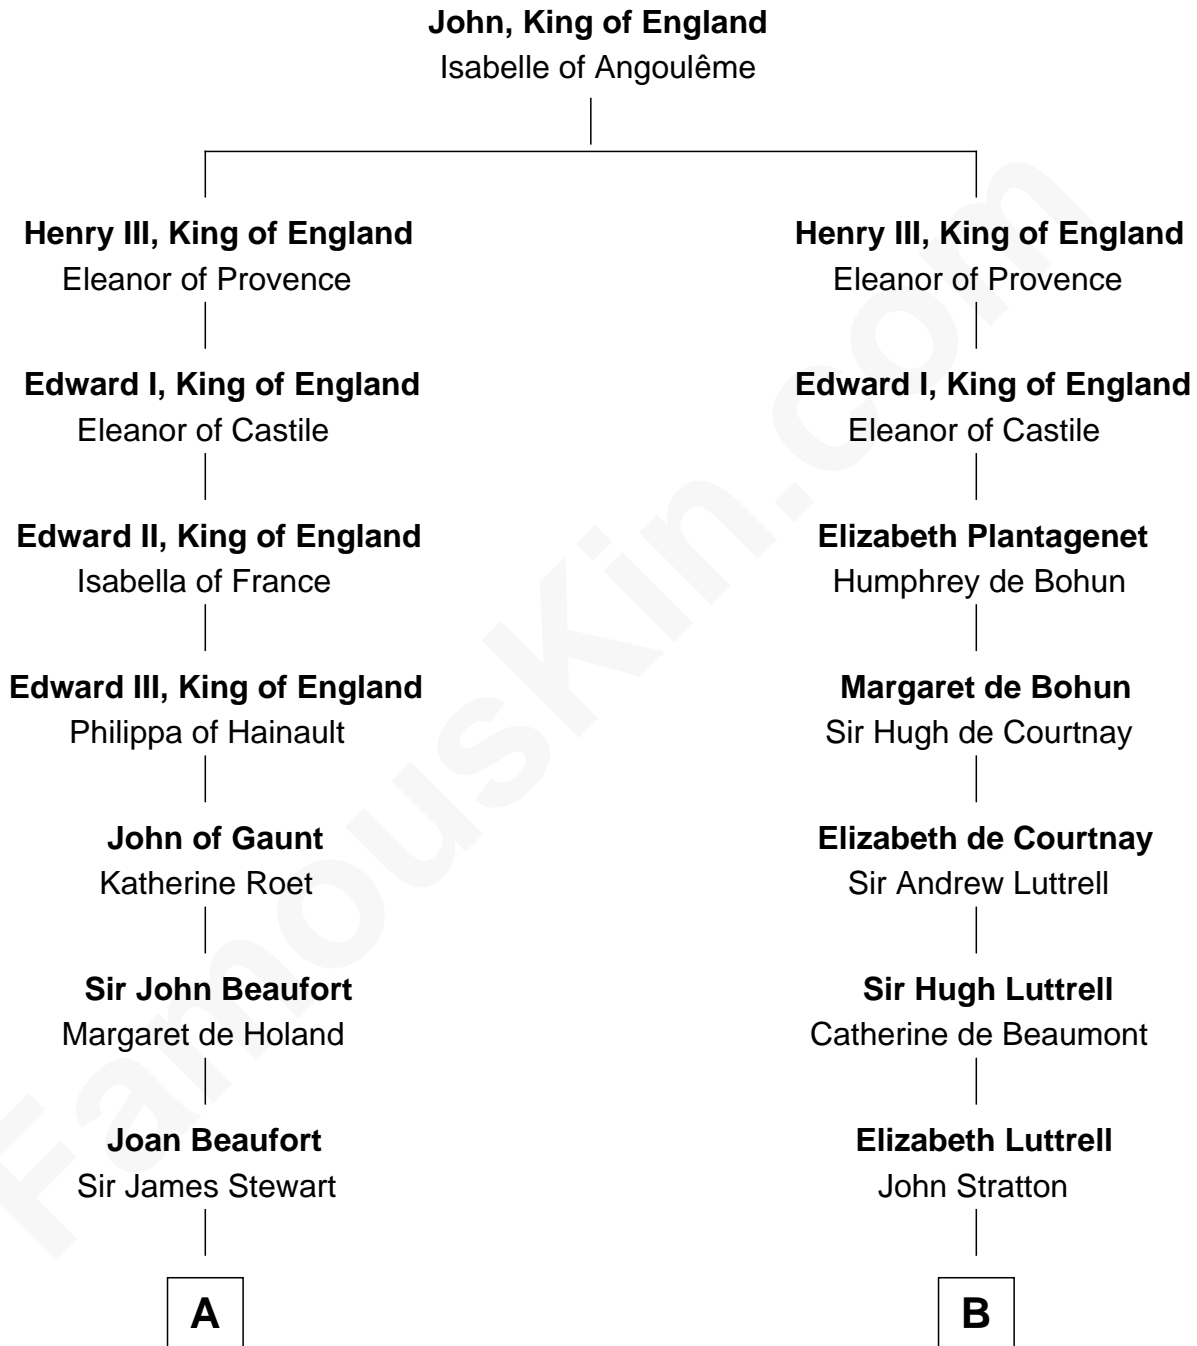

FamousKin.com

Relationship Chart of

Edith (Bolling) Wilson

First Lady of President Woodrow Wilson

16th cousin 4 times removed of

Benjamin Harrison V

Signer of the Declaration of Independence

C

—
Catherine Payne
Archibald Bolling

—
Archibald Bolling
Anne E. Wigginton

—
William Holcombe Bolling
Sarah Spiers White

—
Edith (Bolling) Wilson
First Lady of Woodrow Wilson

FamousKin.com