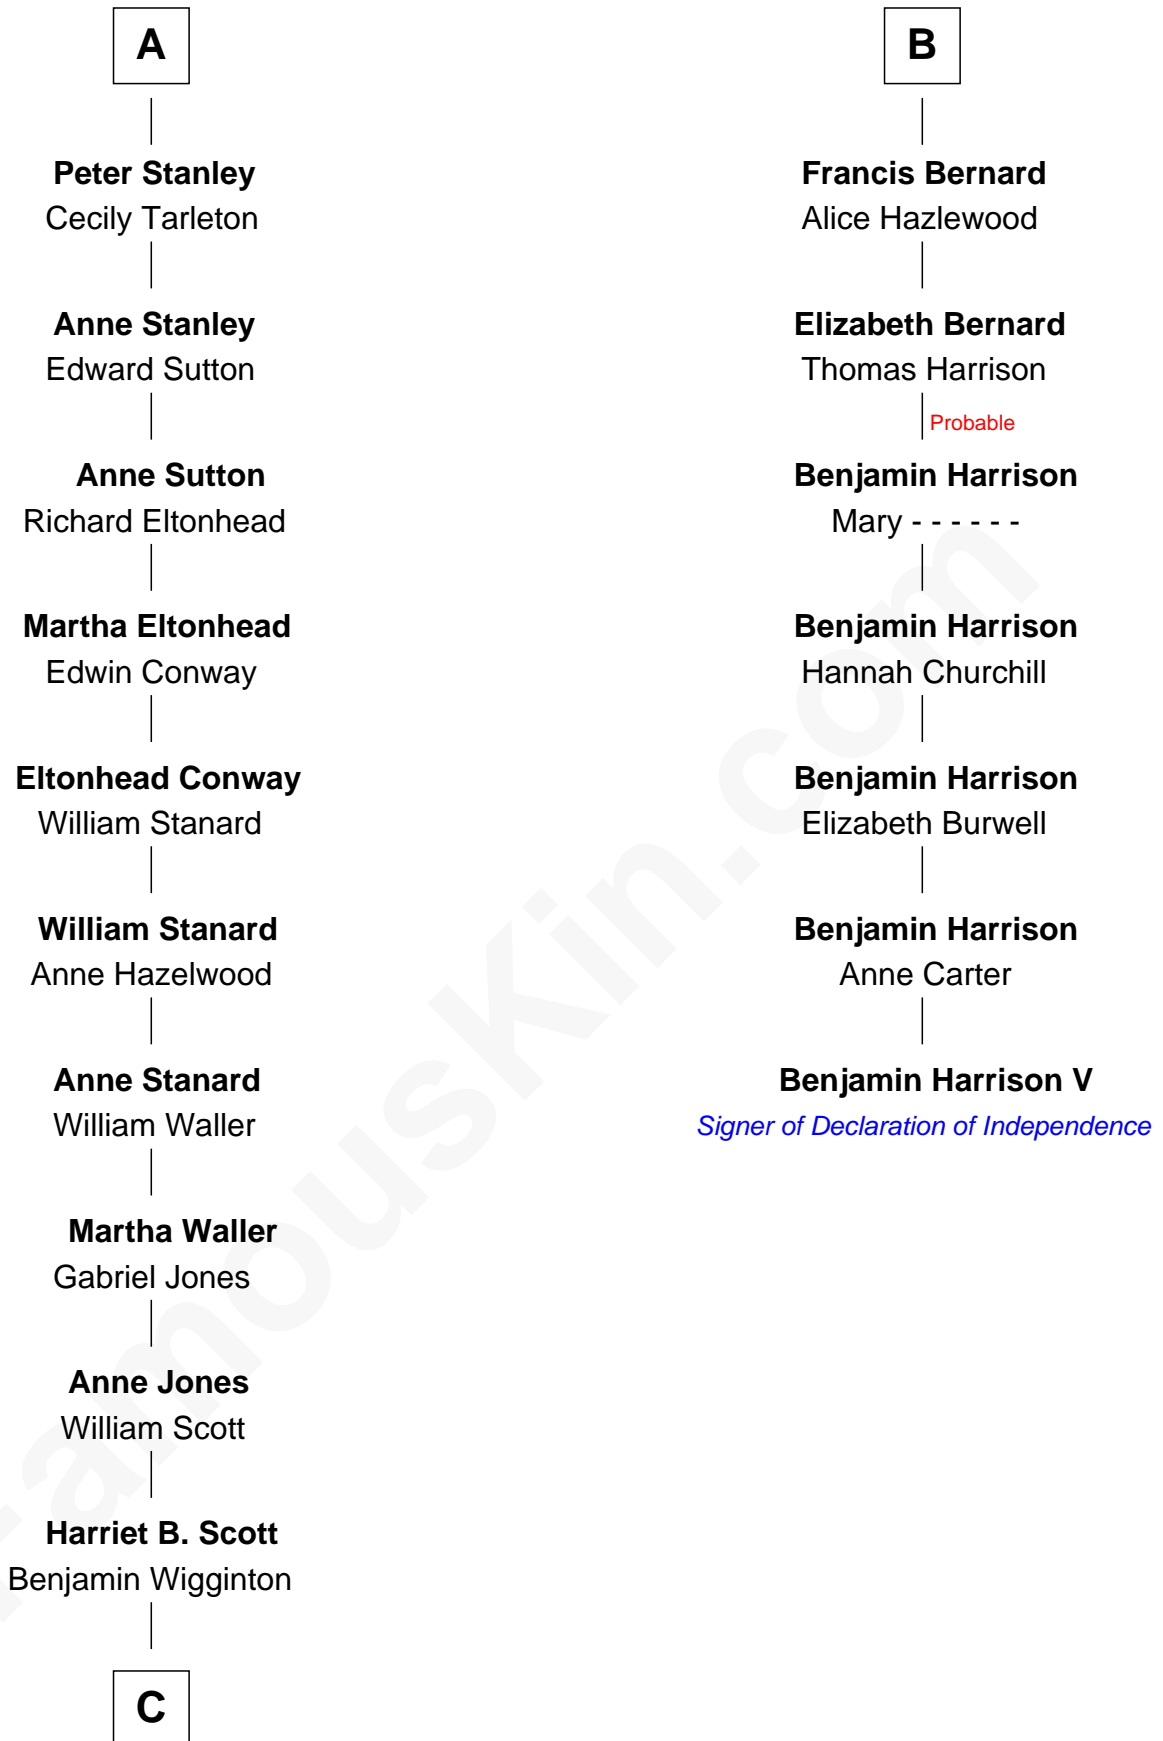

FamousKin.com

Relationship Chart of

Edith (Bolling) Wilson

First Lady of President Woodrow Wilson

13th cousin 6 times removed of

Benjamin Harrison V

Signer of the Declaration of Independence

C

—
Anne E. Wigginton

Archibald Bolling

—
William Holcombe Bolling

Sarah Spiers White

—
Edith (Bolling) Wilson

First Lady of Woodrow Wilson

FamousKin.com