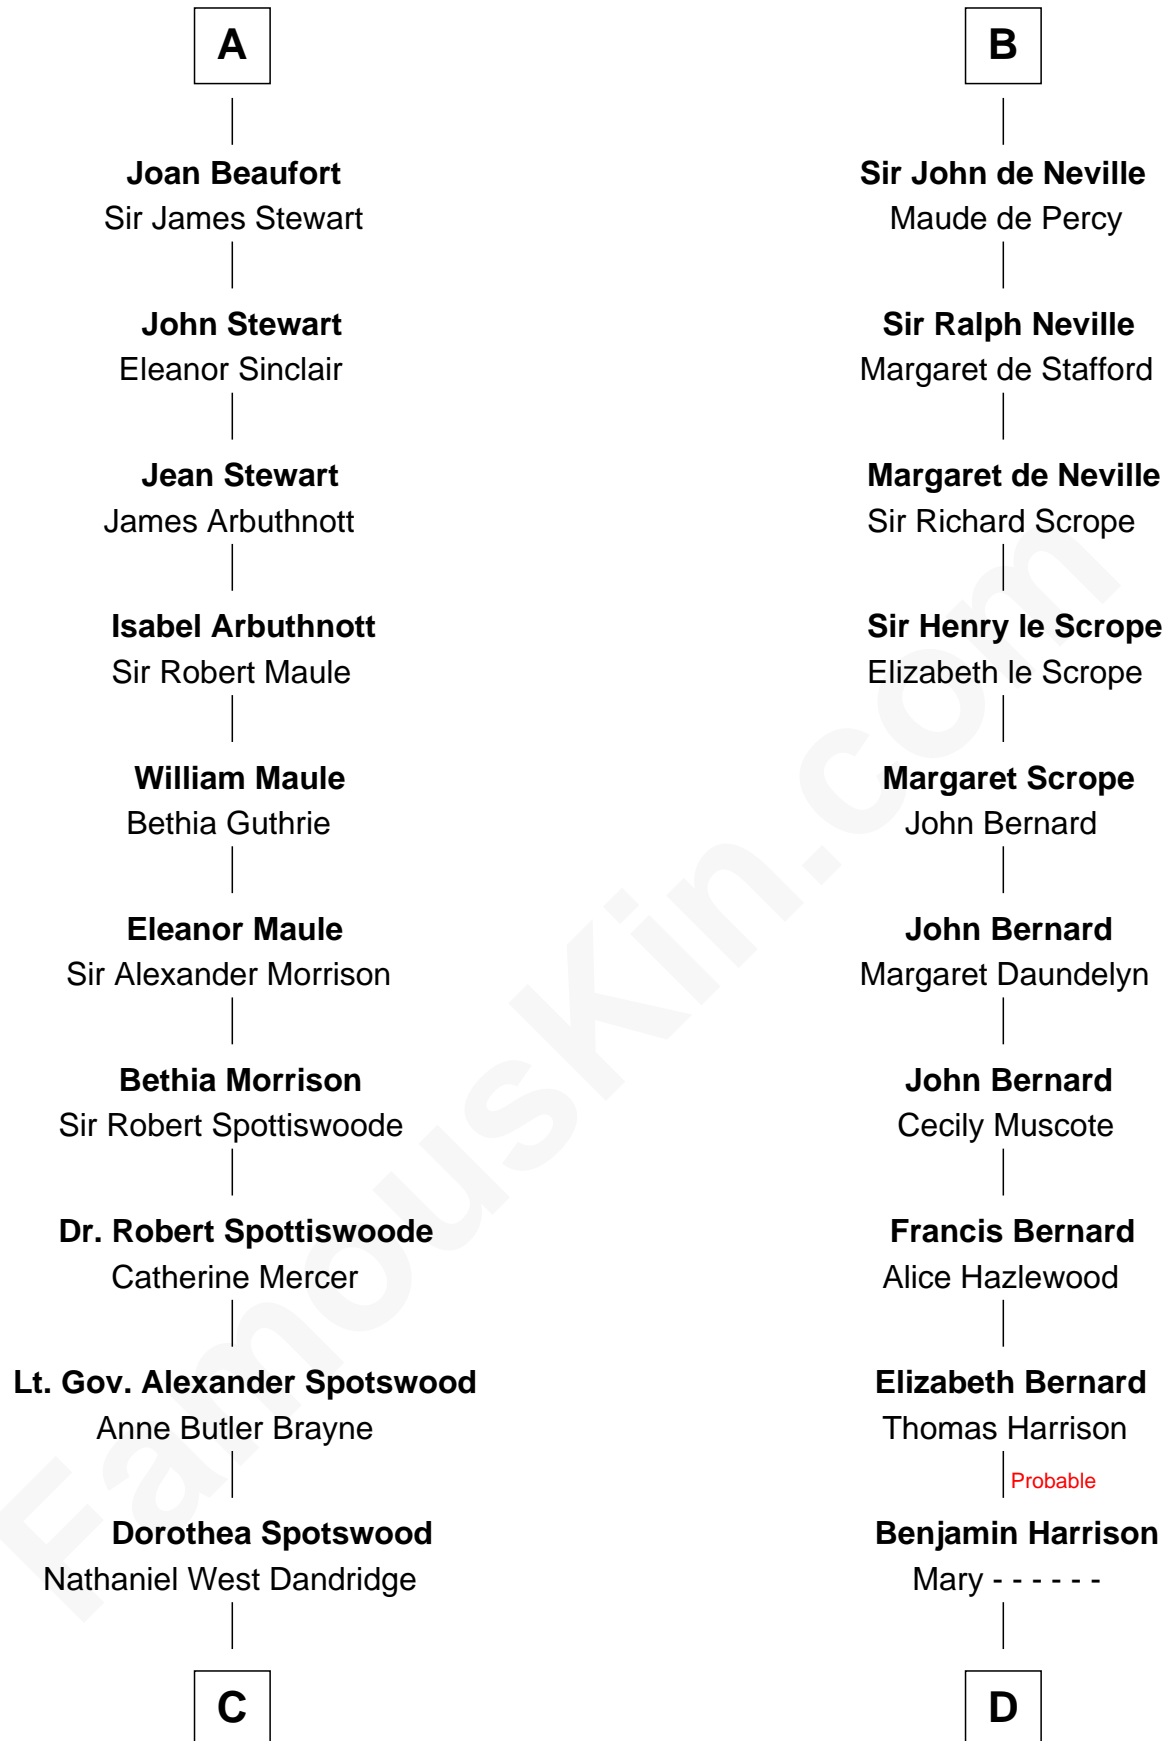

FamousKin.com

Relationship Chart of

Edith (Bolling) Wilson

First Lady of President Woodrow Wilson

20th cousin 1 time removed of

Benjamin Harrison V

Signer of the Declaration of Independence

C

Martha Dandridge

Archibald Payne

Catherine Payne

Archibald Bolling

Archibald Bolling

Anne E. Wigginton

William Holcombe Bolling

Sarah Spiers White