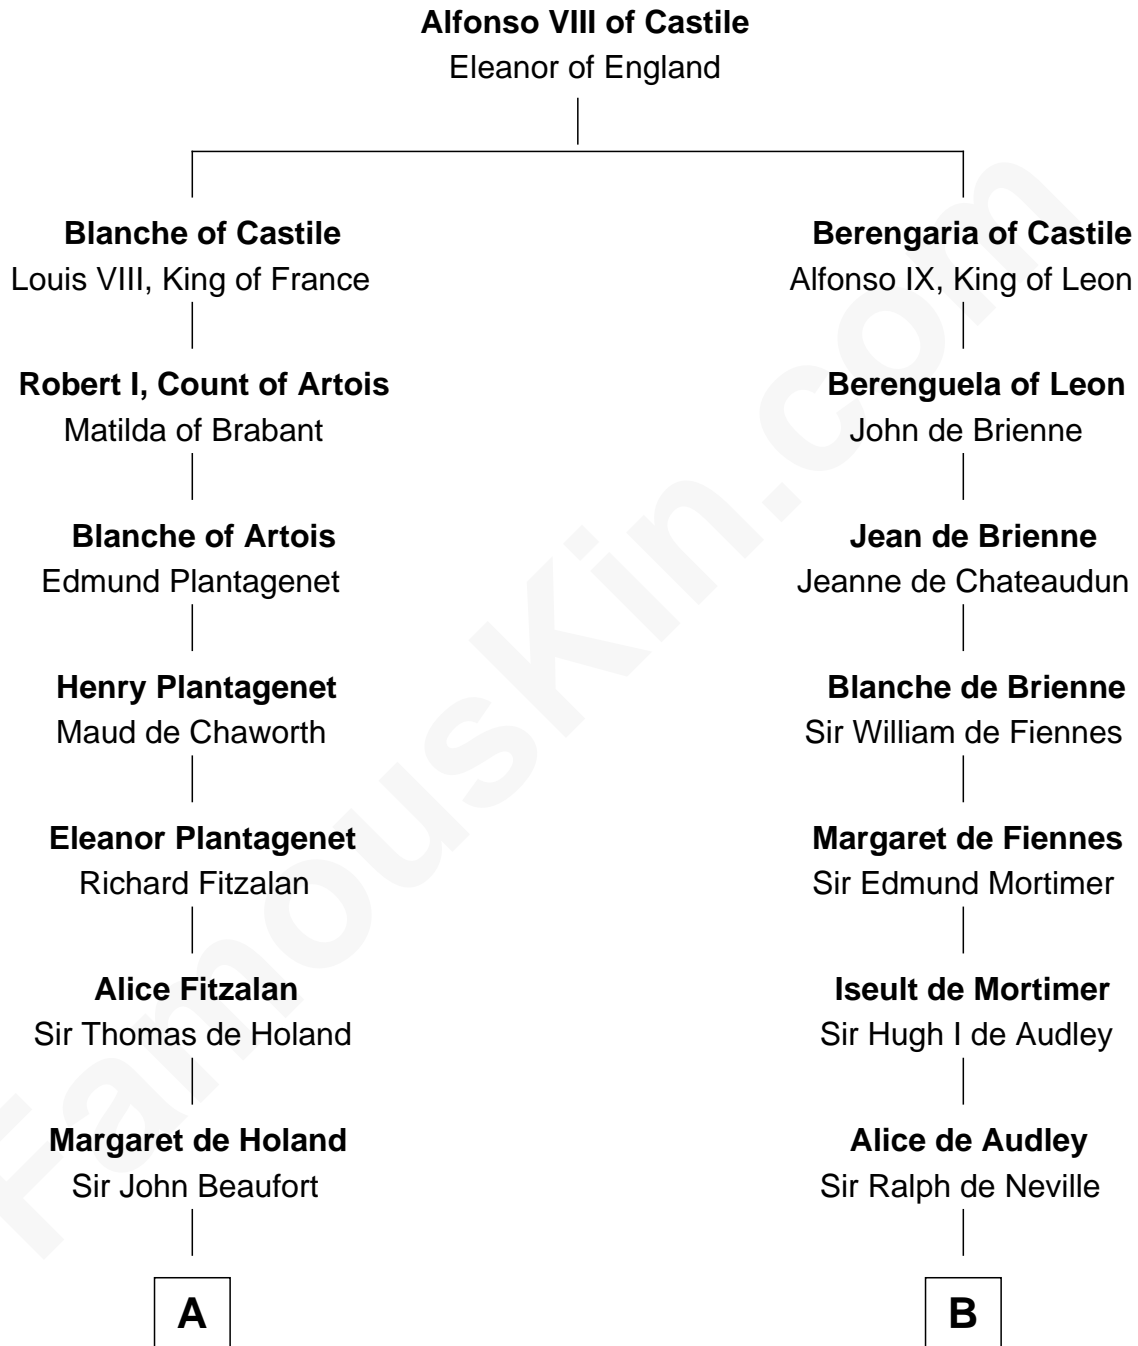

FamousKin.com

Relationship Chart of

Edith (Bolling) Wilson

First Lady of President Woodrow Wilson

20th cousin 1 time removed of

Benjamin Harrison V

Signer of the Declaration of Independence

C

Martha Dandridge

Archibald Payne

Catherine Payne

Archibald Bolling

Archibald Bolling

Anne E. Wigginton

William Holcombe Bolling

Sarah Spiers White