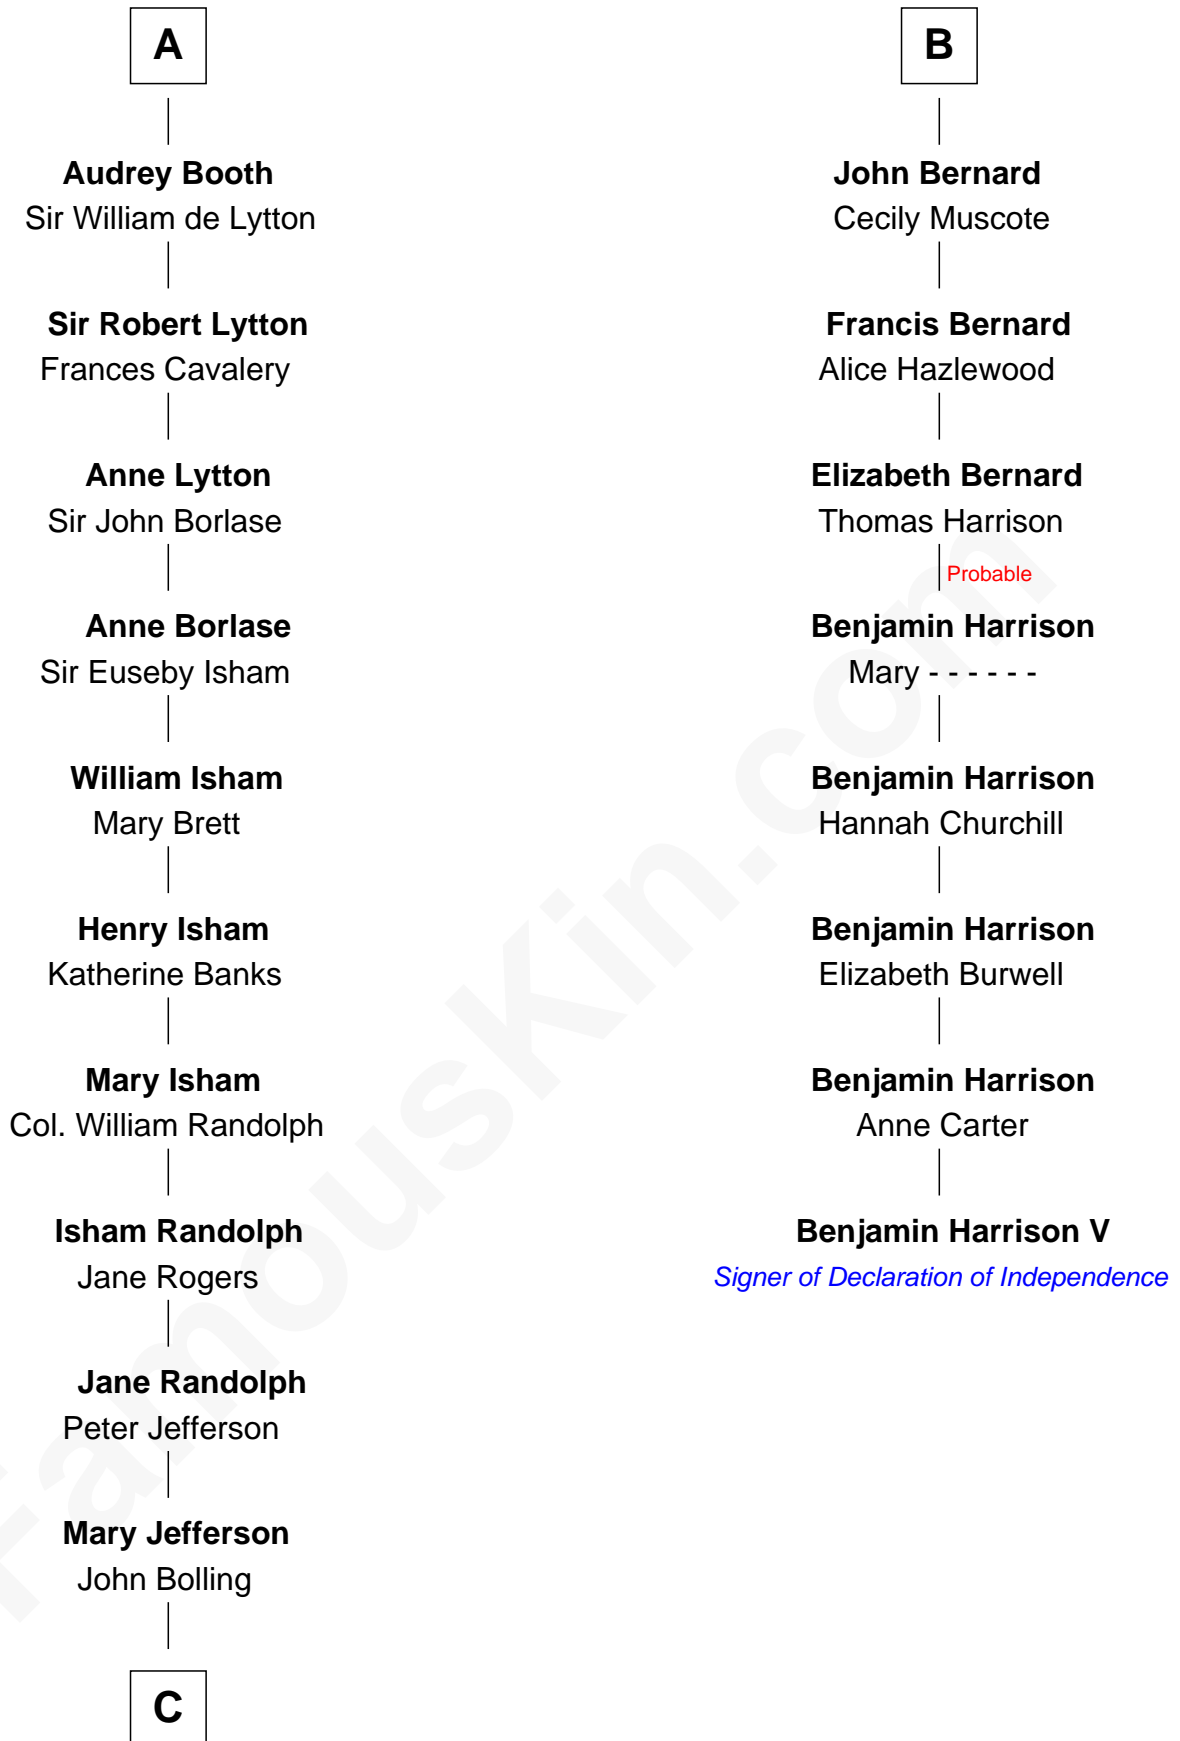

FamousKin.com

Relationship Chart of

Edith (Bolling) Wilson

First Lady of President Woodrow Wilson

14th cousin 6 times removed of

Benjamin Harrison V

Signer of the Declaration of Independence

C

—
Archibald Bolling
Catherine Payne

—
Archibald Bolling
Anne E. Wigginton

—
William Holcombe Bolling
Sarah Spiers White

—
Edith (Bolling) Wilson
First Lady of Woodrow Wilson

FamousKin.com