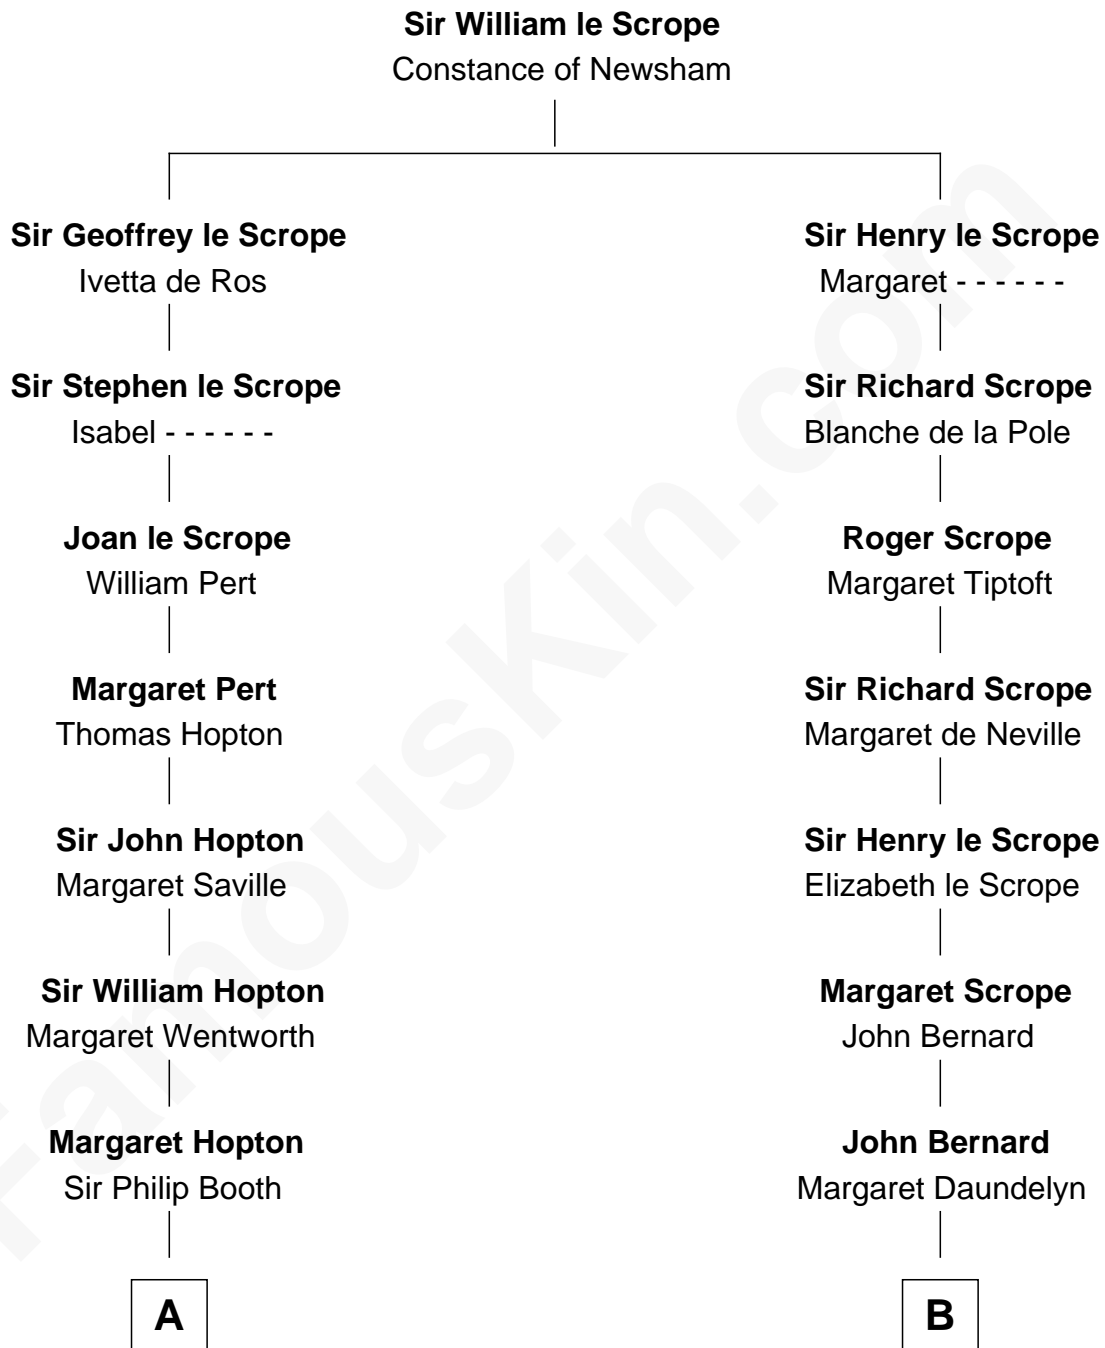

FamousKin.com

Relationship Chart of

Edith (Bolling) Wilson

First Lady of President Woodrow Wilson

14th cousin 6 times removed of

Benjamin Harrison V

Signer of the Declaration of Independence

C

—
Archibald Bolling
Catherine Payne

—
Archibald Bolling
Anne E. Wigginton

—
William Holcombe Bolling
Sarah Spiers White

—
Edith (Bolling) Wilson
First Lady of Woodrow Wilson

FamousKin.com