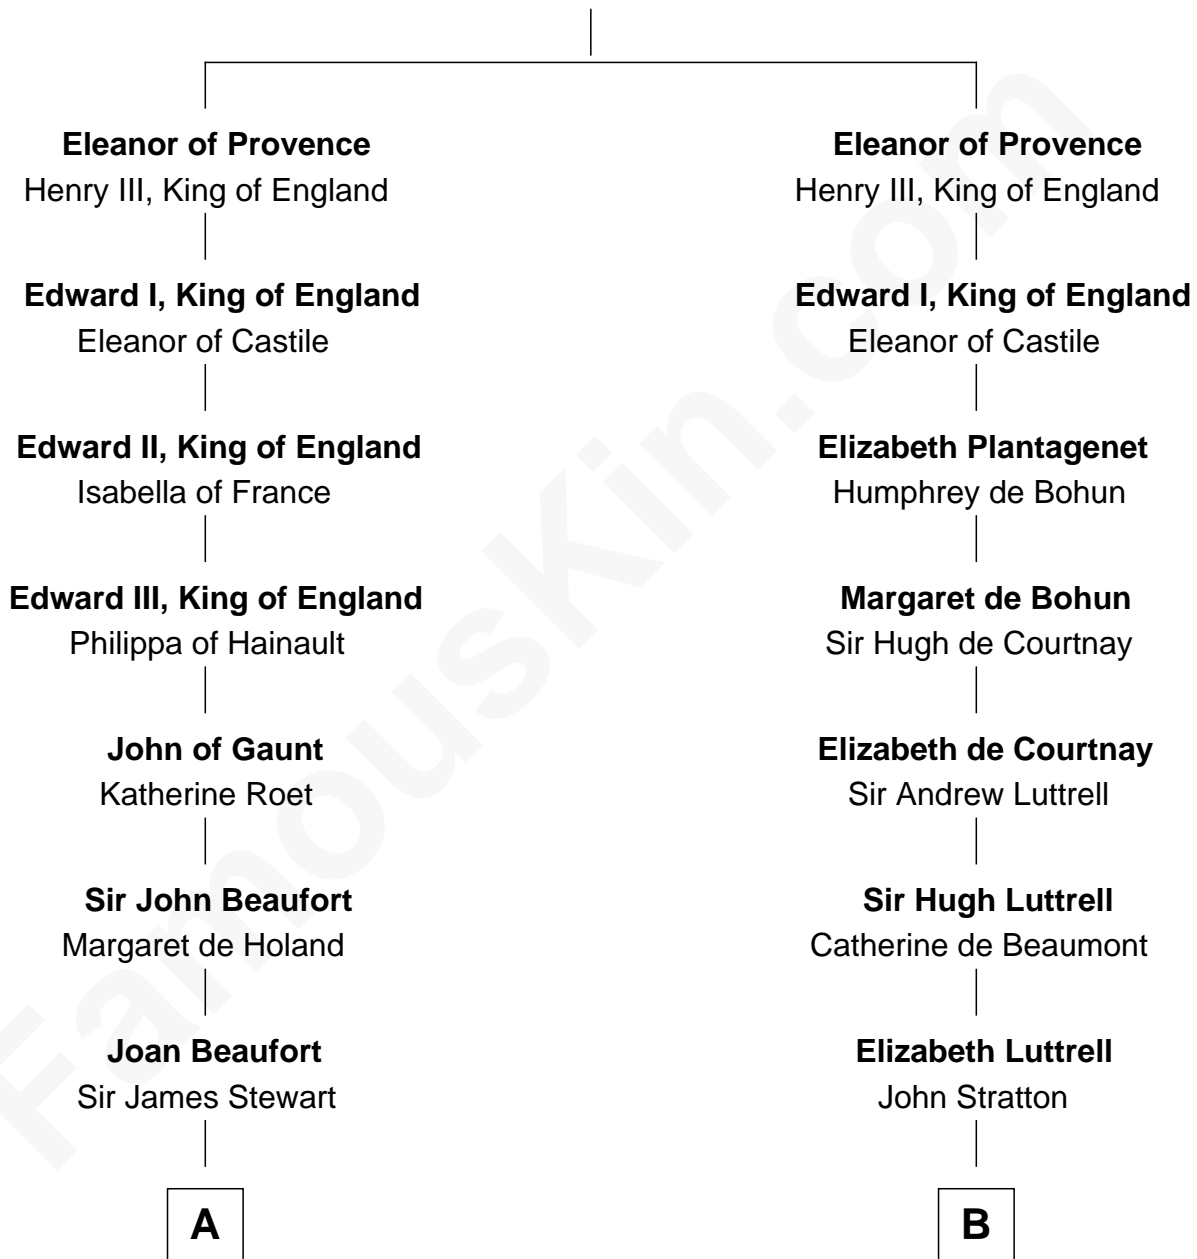

FamousKin.com

Relationship Chart of

Edith (Bolling) Wilson

First Lady of President Woodrow Wilson

16th cousin 4 times removed of

Benjamin Harrison V

Signer of the Declaration of Independence

Ramon Berenguer IV of Provence

Beatrice of Savoy

C

—
Catherine Payne
Archibald Bolling

—
Archibald Bolling
Anne E. Wigginton

—
William Holcombe Bolling
Sarah Spiers White

—
Edith (Bolling) Wilson
First Lady of Woodrow Wilson

FamousKin.com