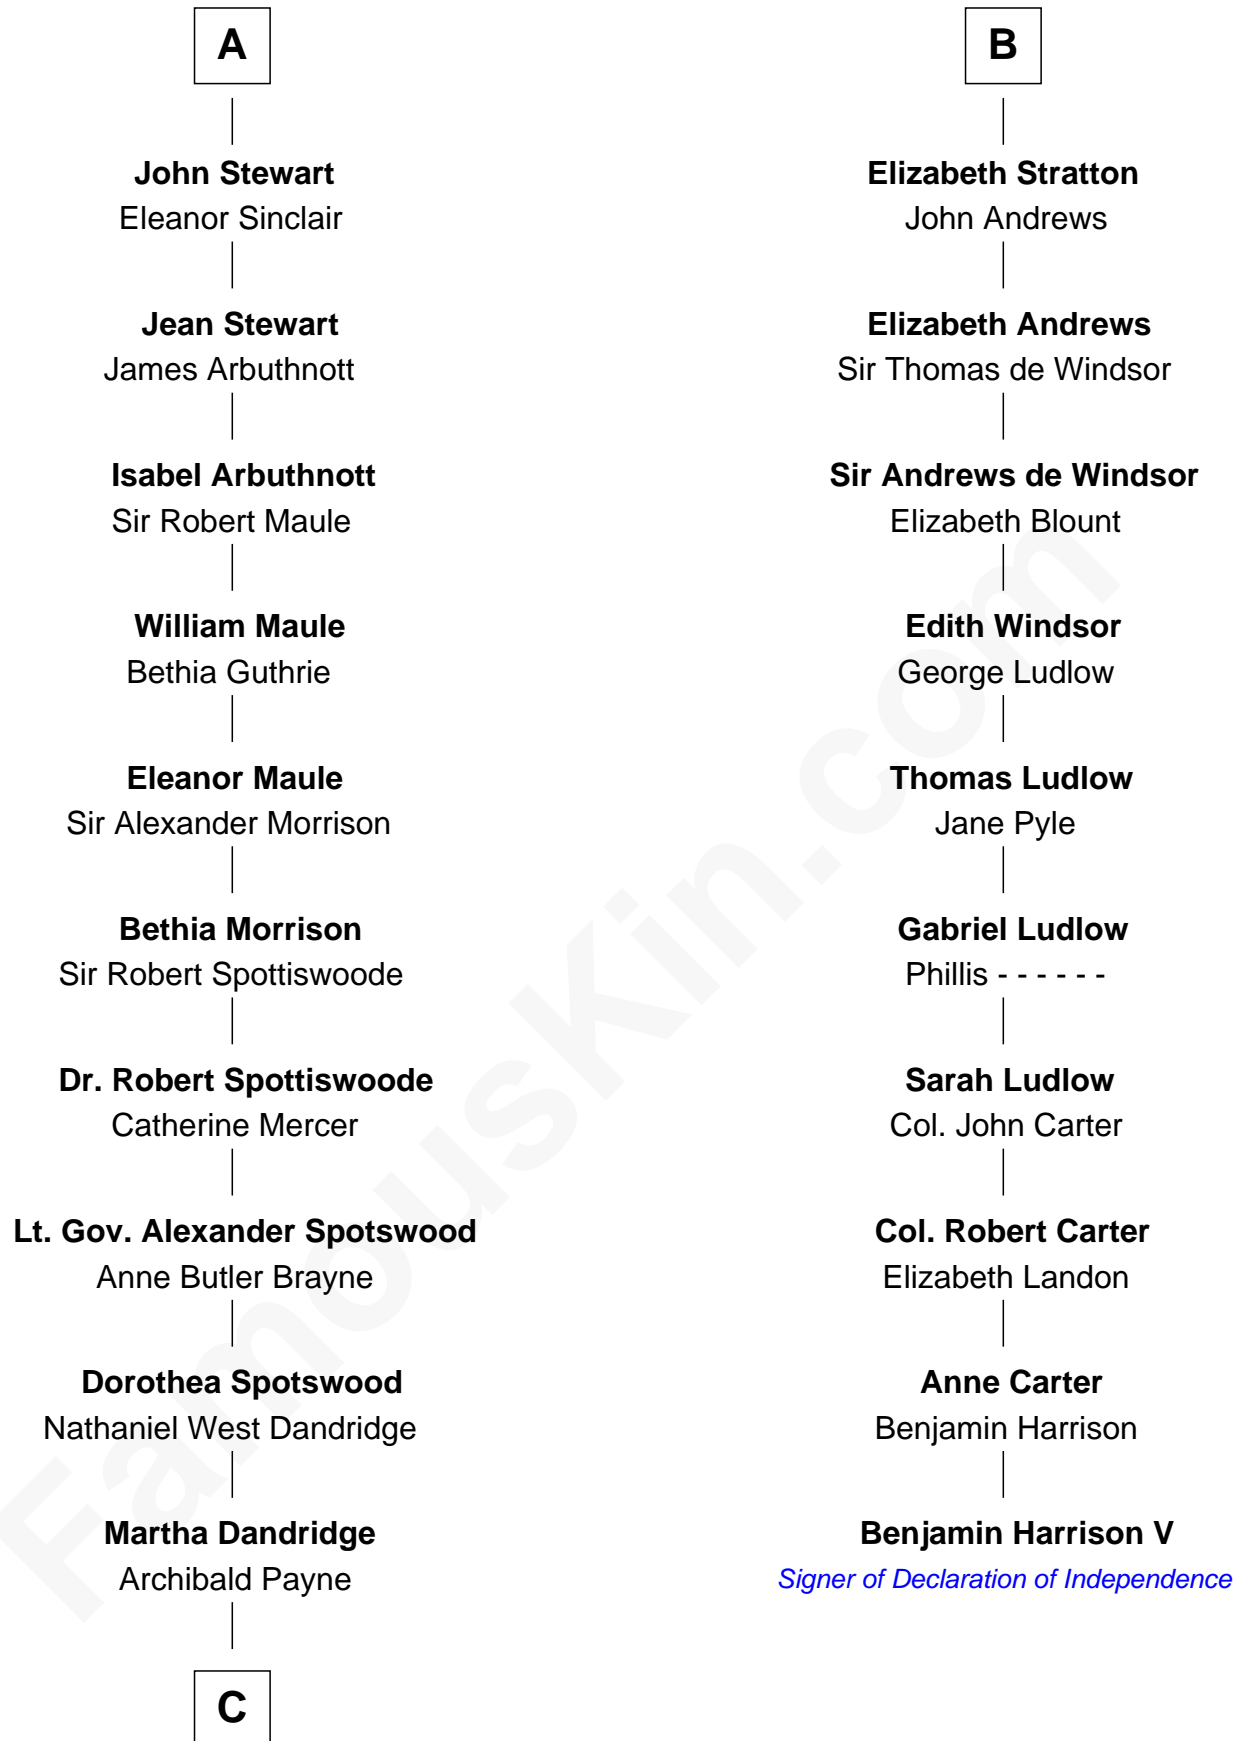

FamousKin.com

Relationship Chart of

Edith (Bolling) Wilson

First Lady of President Woodrow Wilson

16th cousin 4 times removed of

Benjamin Harrison V

Signer of the Declaration of Independence

Ramon Berenguer IV of Provence

Beatrice of Savoy

C

—
Catherine Payne
Archibald Bolling

—
Archibald Bolling
Anne E. Wigginton

—
William Holcombe Bolling
Sarah Spiers White

—
Edith (Bolling) Wilson
First Lady of Woodrow Wilson

FamousKin.com