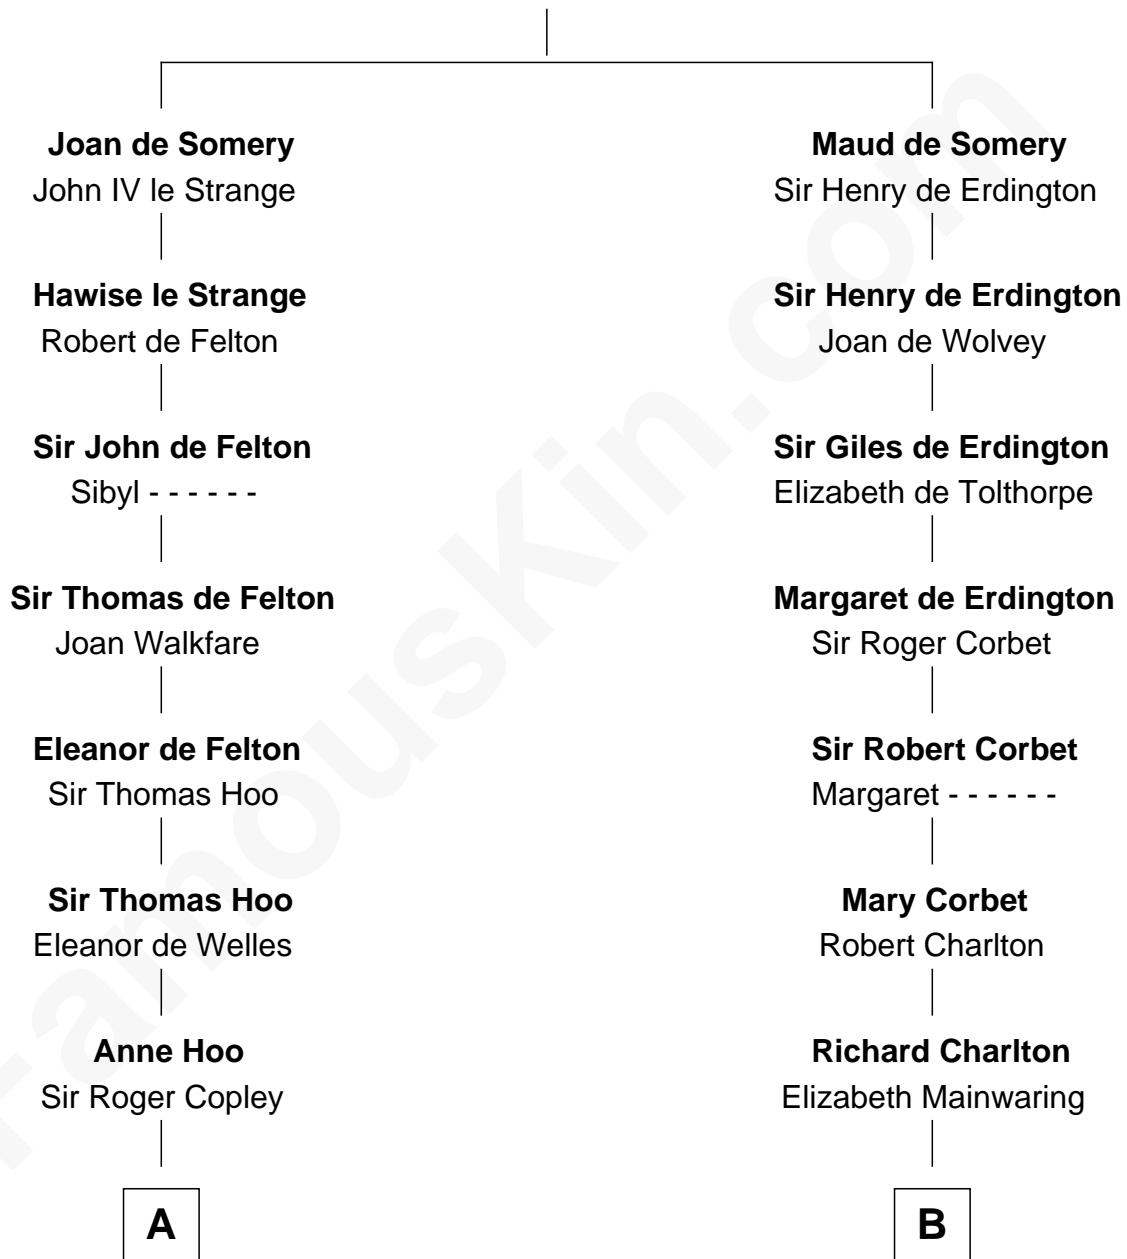

## Relationship Chart of

### Edith (Bolling) Wilson

*First Lady of President Woodrow Wilson*

17th cousin 3 times removed of

### Jay Gould

*American Railroad "Robber Baron"*

**Sir Roger de Somery**

Nichole d'Aubenev

**C**

—  
**Catherine Payne**

Archibald Bolling

—  
**Archibald Bolling**